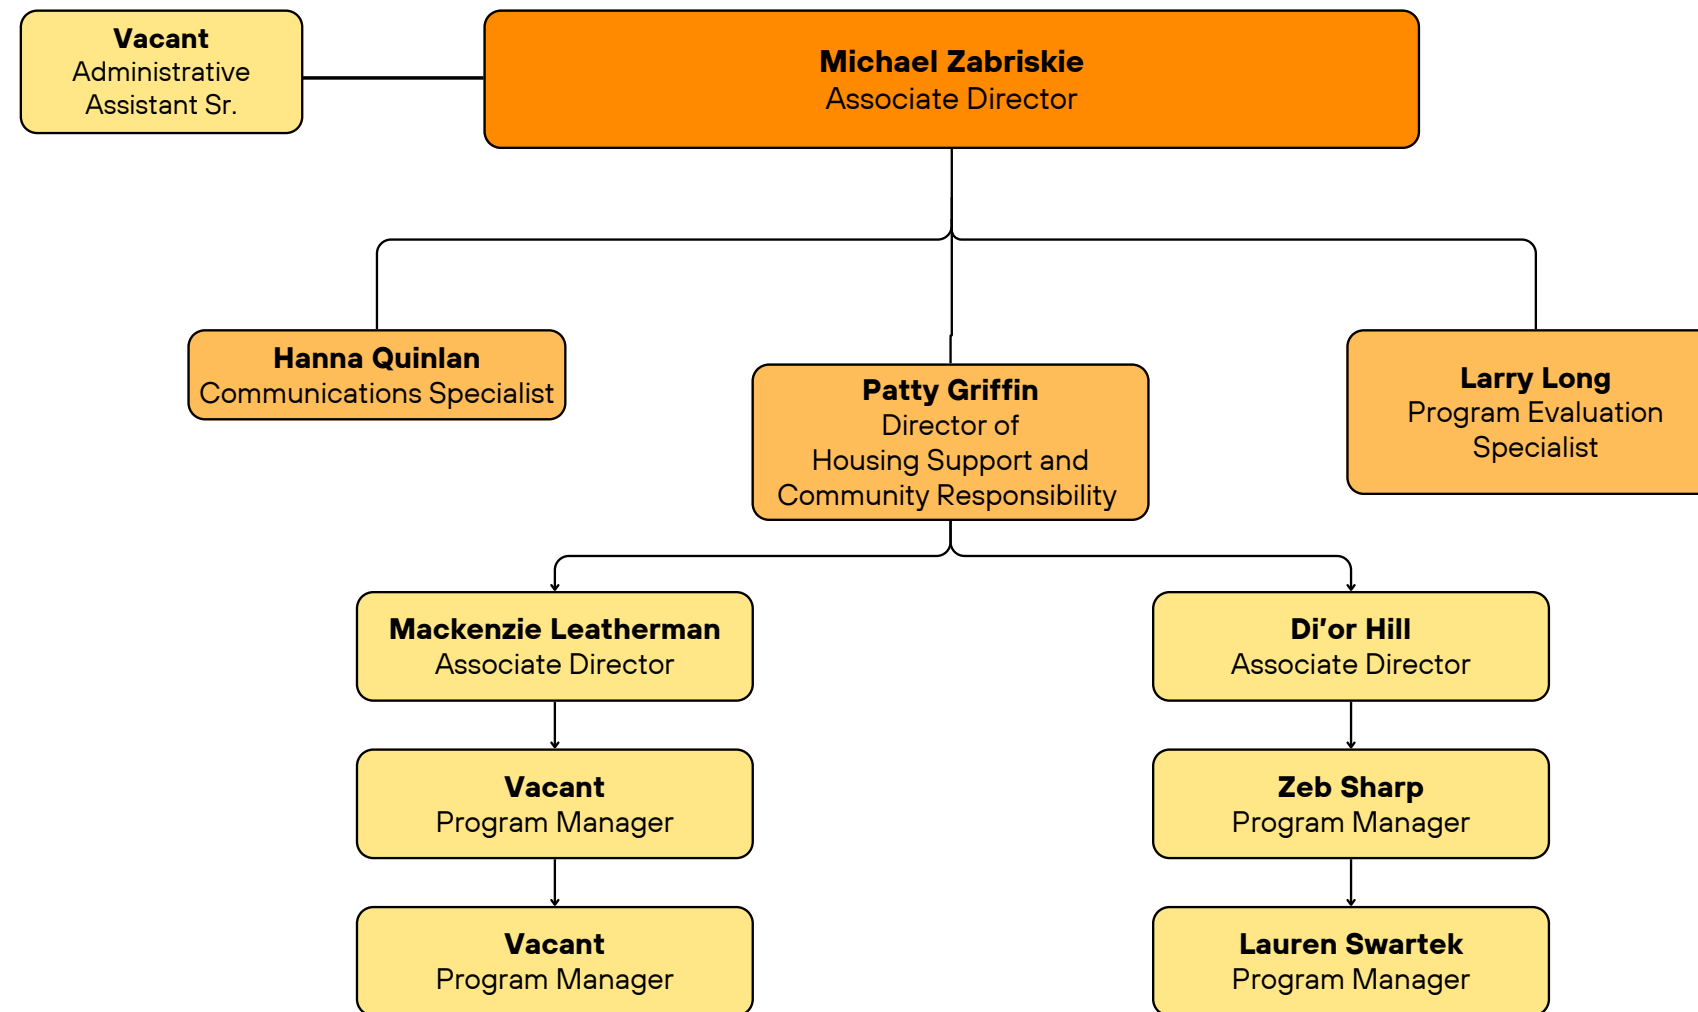

Unit Leadership

2025-2026
Updated
5/28/26

Rick Gibson
Director
Michigan Housing

Michael Zabriskie
Associate Director of
Communications, Assessment &
Support

Amanda McLittle
Director of Community Connections
& Engagement

Dan Wright
Associate Director of Administrative
Operations

Jasmine Clay
Director of Residence Education

Communications, Assessment & Support

2025-2026
updated
5/28/26

Operations

2025-2026
updated
5/28/26

Community Connections & Engagement