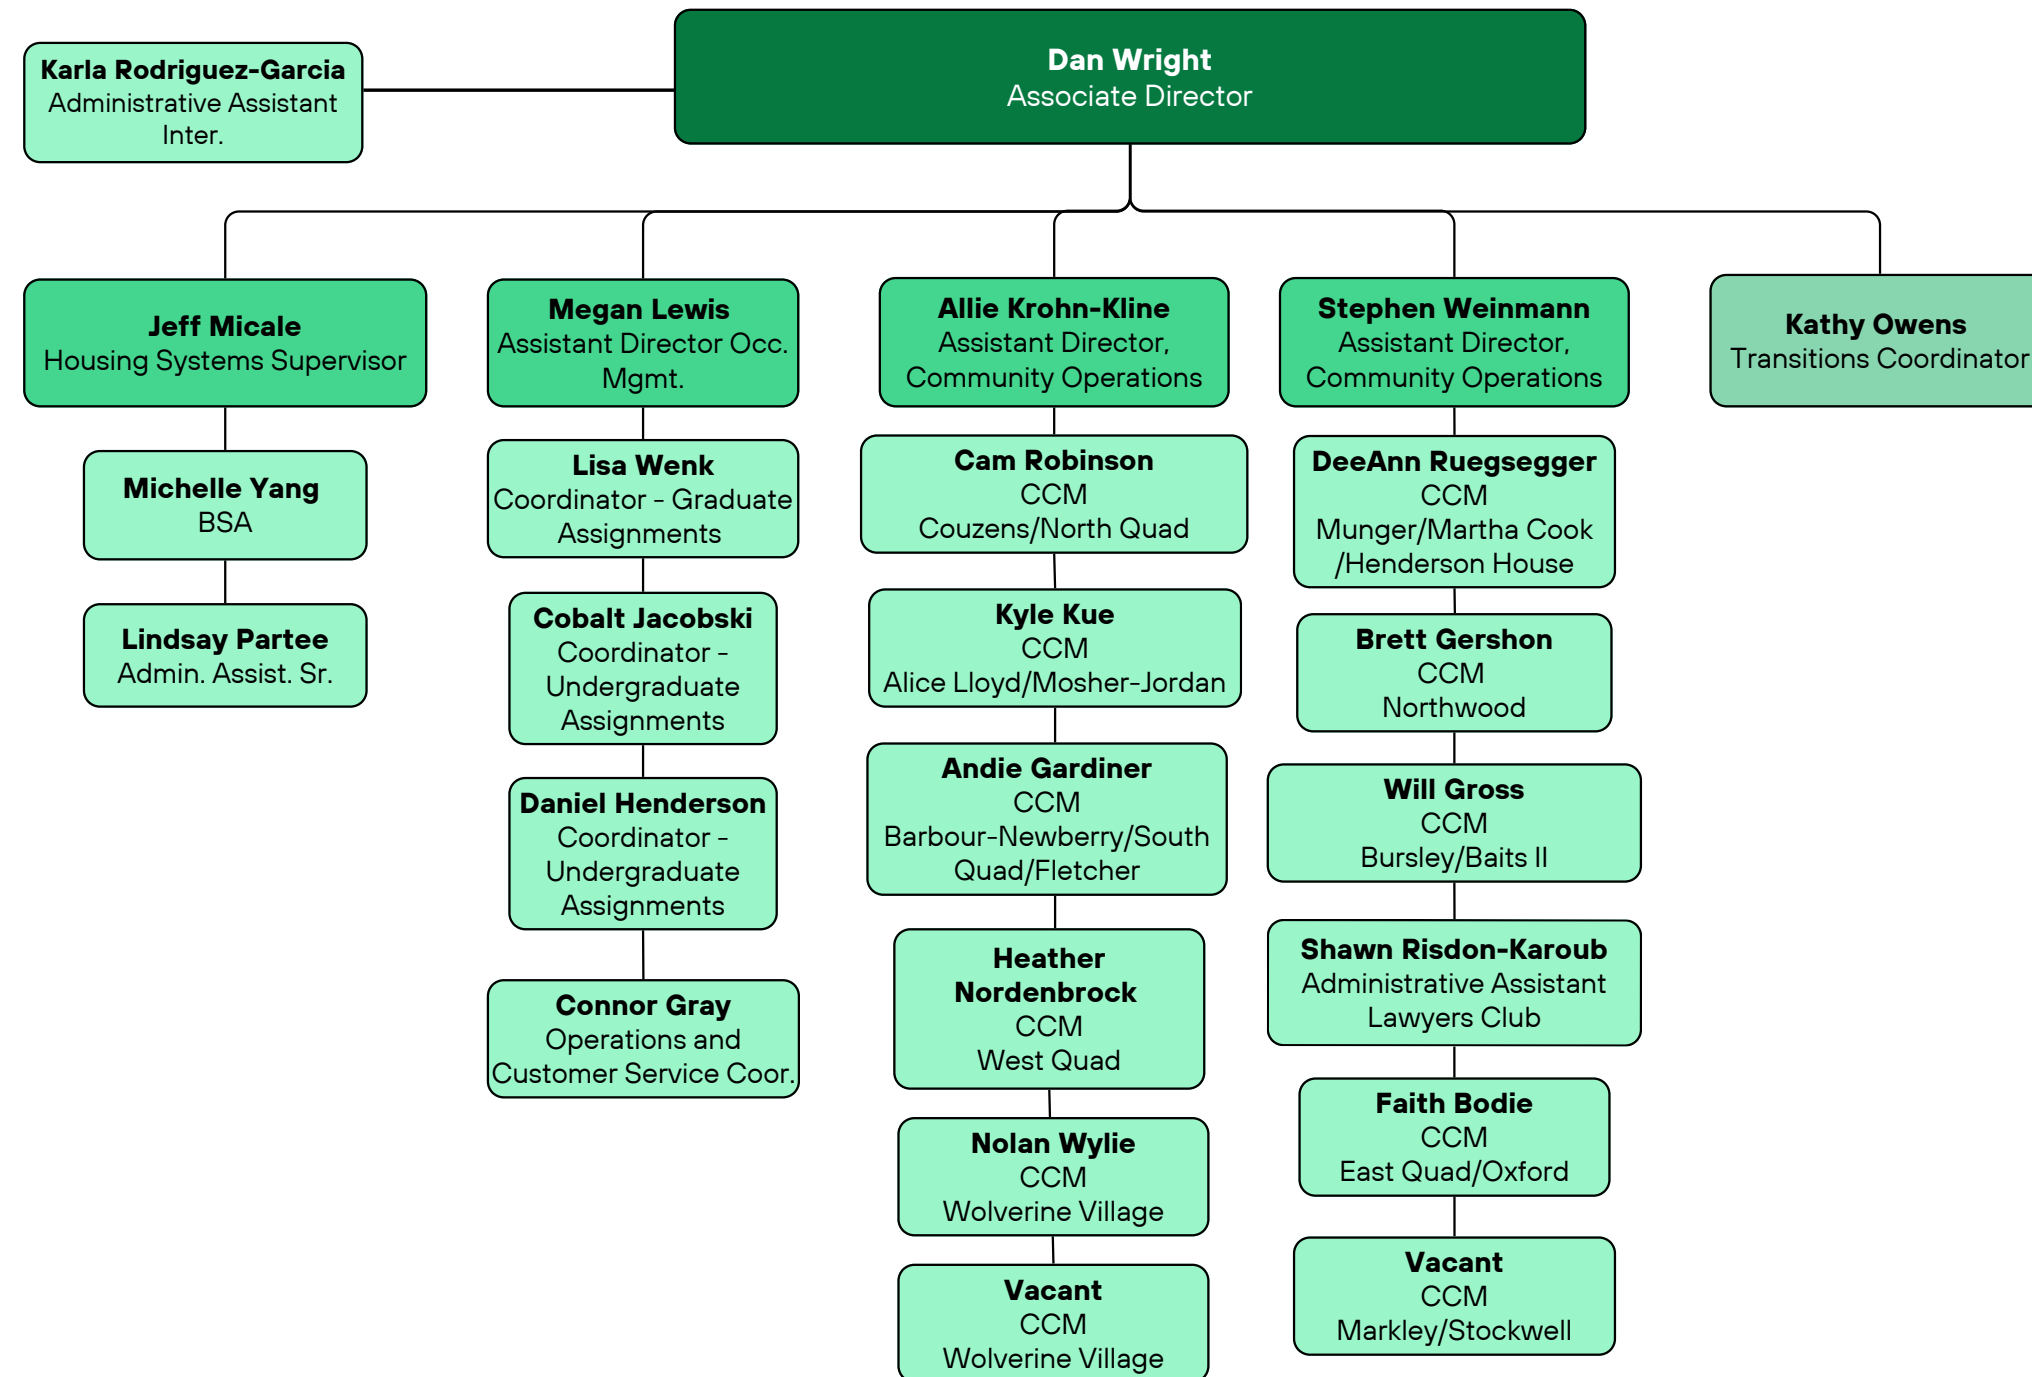

Unit Leadership

2025-2026
Updated
5/28/26

Rick Gibson
Director
Michigan Housing

Michael Zabriskie
Associate Director of
Communications, Assessment &
Support

Amanda McLittle
Director of Community Connections
& Engagement

Dan Wright
Associate Director of Administrative
Operations

Jasmine Clay
Director of Residence Education

Communications, Assessment & Support

2025-2026
updated
5/28/26

Operations

2025-2026
updated
5/28/26

Community Connections & Engagement