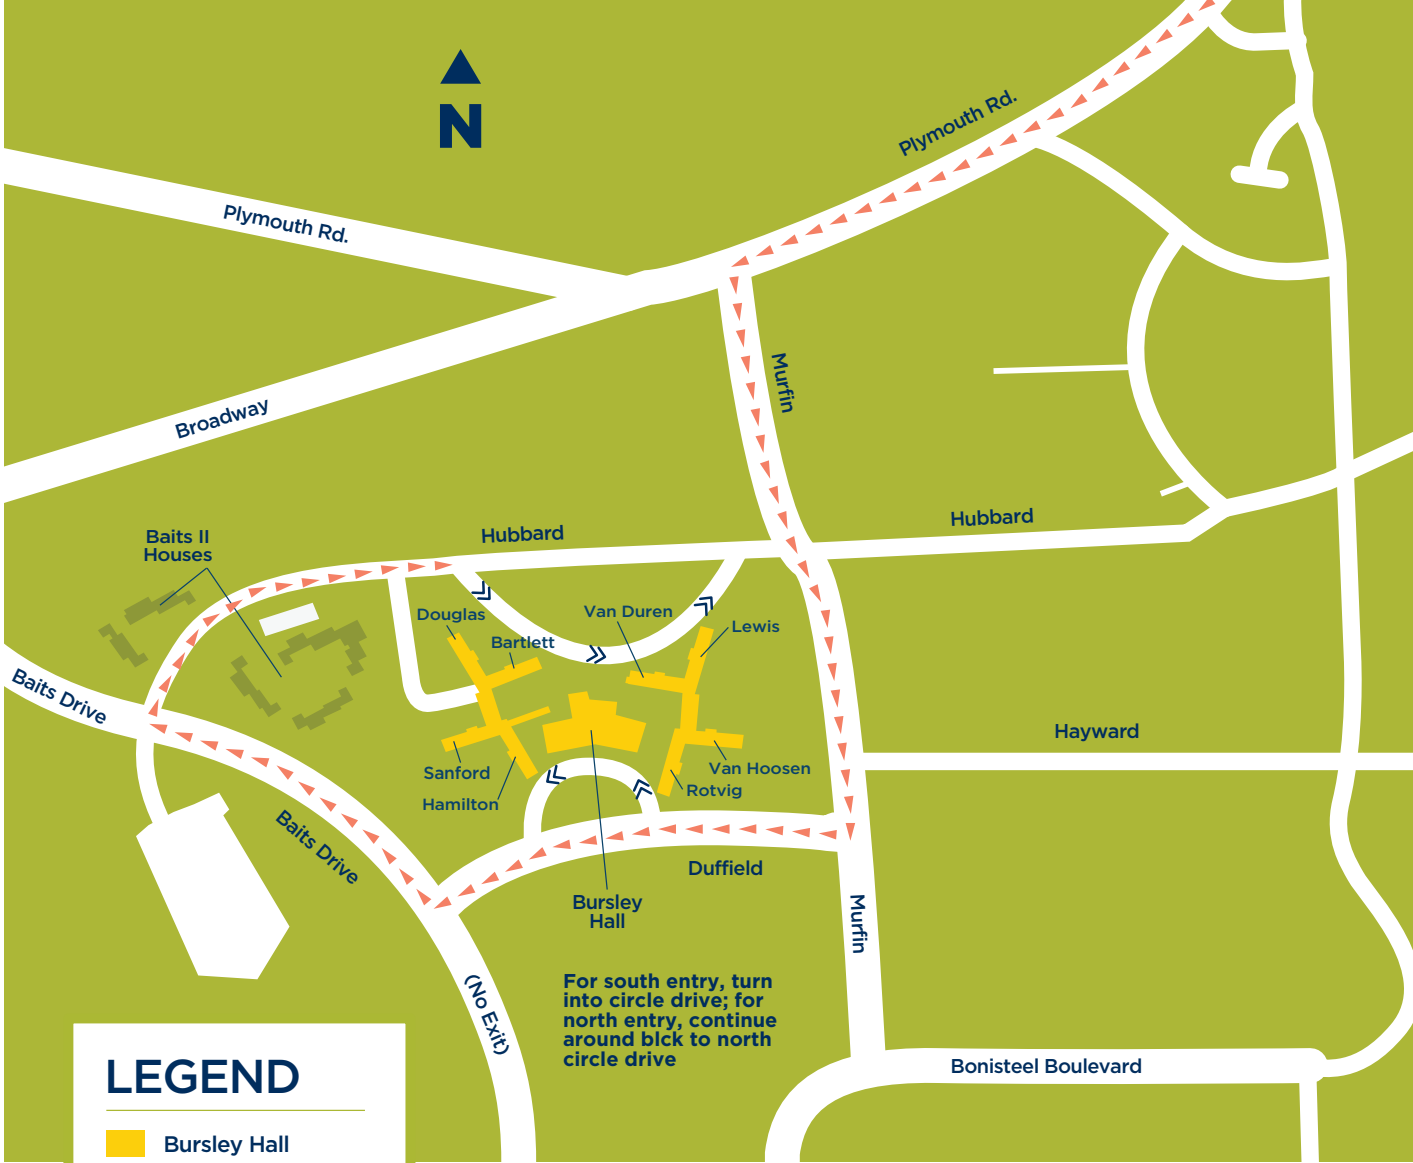

MOVE-IN 2023

GUIDE TO YOUR NORTH CAMPUS RESIDENCE HALL

● Bursley Hall

1931 Duffield St, Ann Arbor, MI 48109

LEGEND

- Bursley Hall
- Campus Buildings

Driving Directions

- One-Way Traffic
- Entry Traffic

TO NORTH CAMPUS HOUSING

Enter on **Plymouth Road**