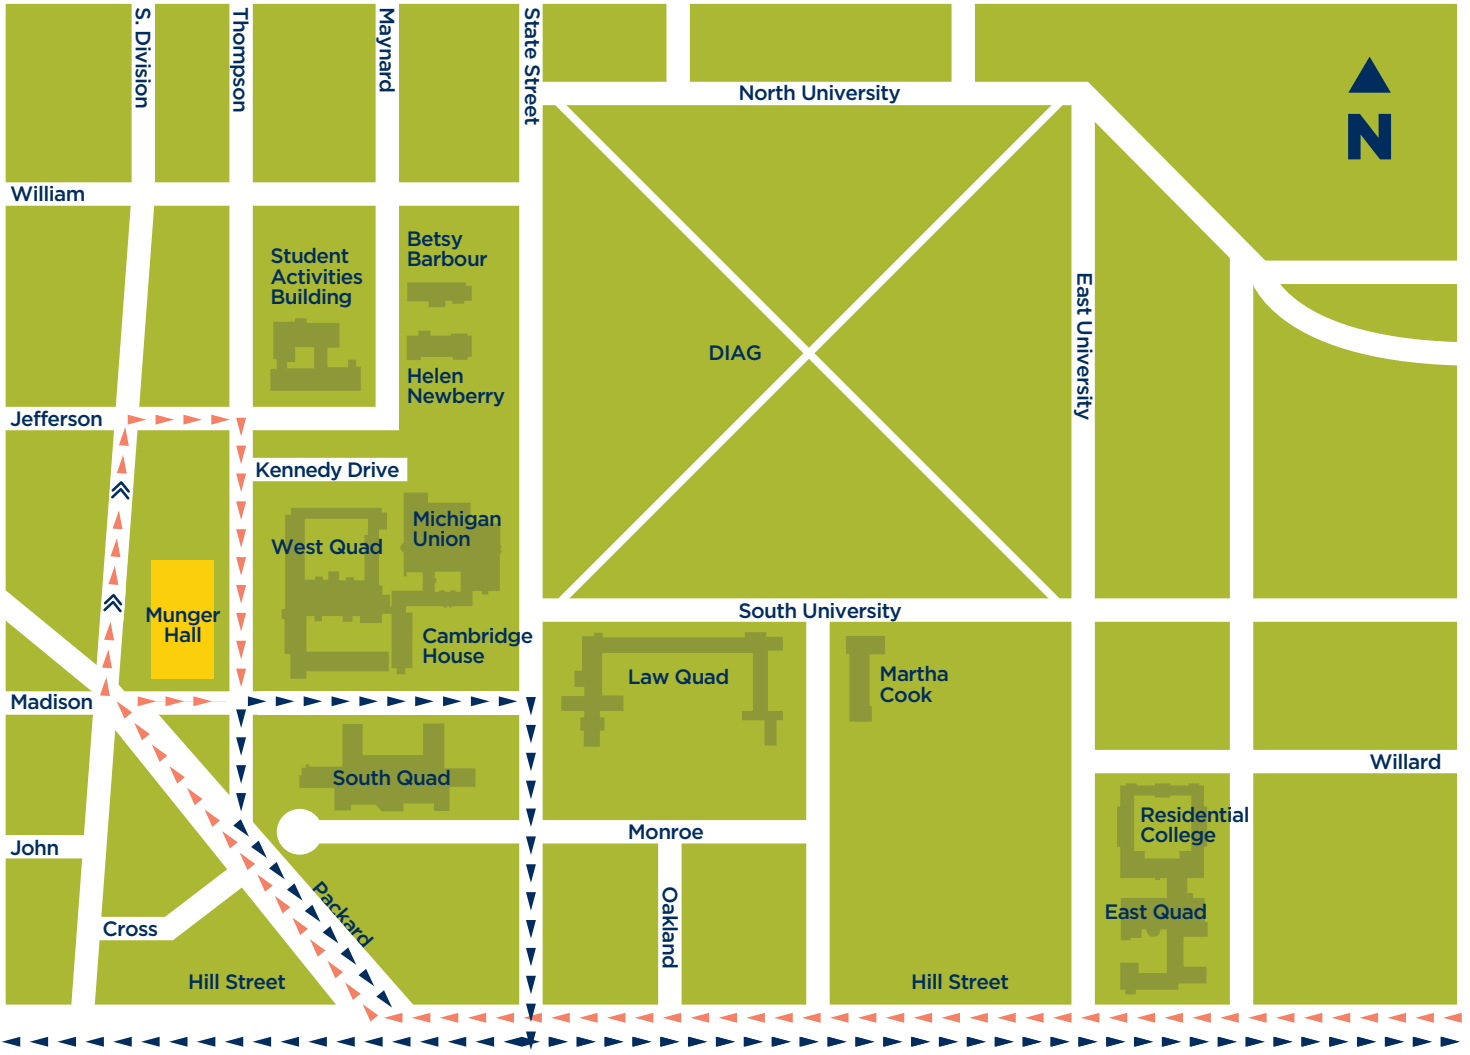

# GUIDE TO YOUR CENTRAL CAMPUS RESIDENCE HALLS

● Munger Hall

540 Thompson St, Ann Arbor, MI 48109

#### Driving Directions

- One-Way Traffic
- Entry Traffic
- Exit Traffic

# TO CENTRAL CAMPUS RESIDENCE HALLS

Avoid State Street