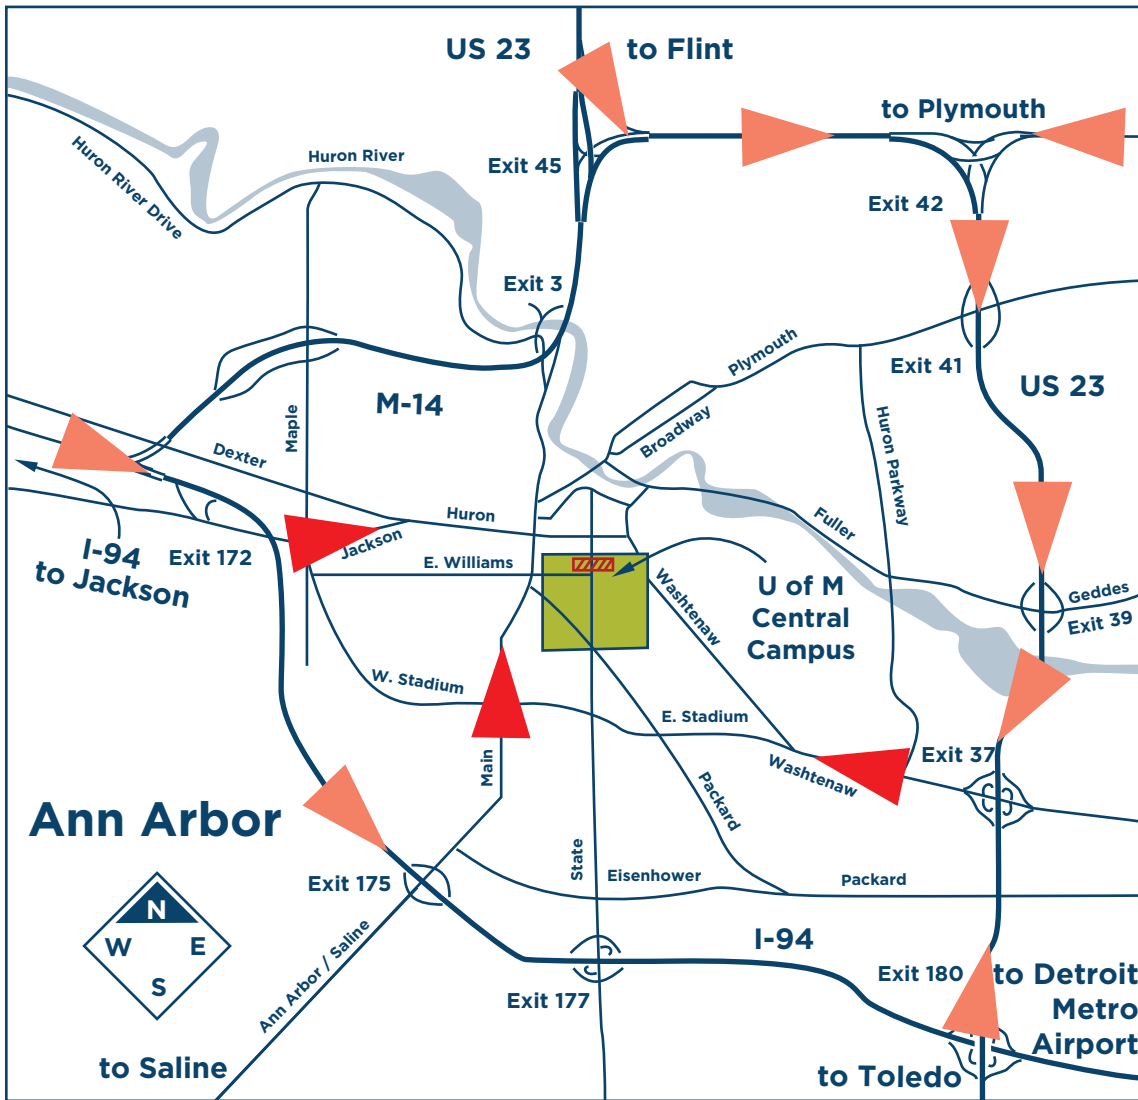

# GUIDE TO YOUR CENTRAL CAMPUS RESIDENCE HALL

## Move-In 2022

### ● East Quad

701 E. University Ave., Ann Arbor, MI 48109

# To Central Campus Residence Halls

Enter on **State Street**

**State Street will be closed from William to Liberty.**