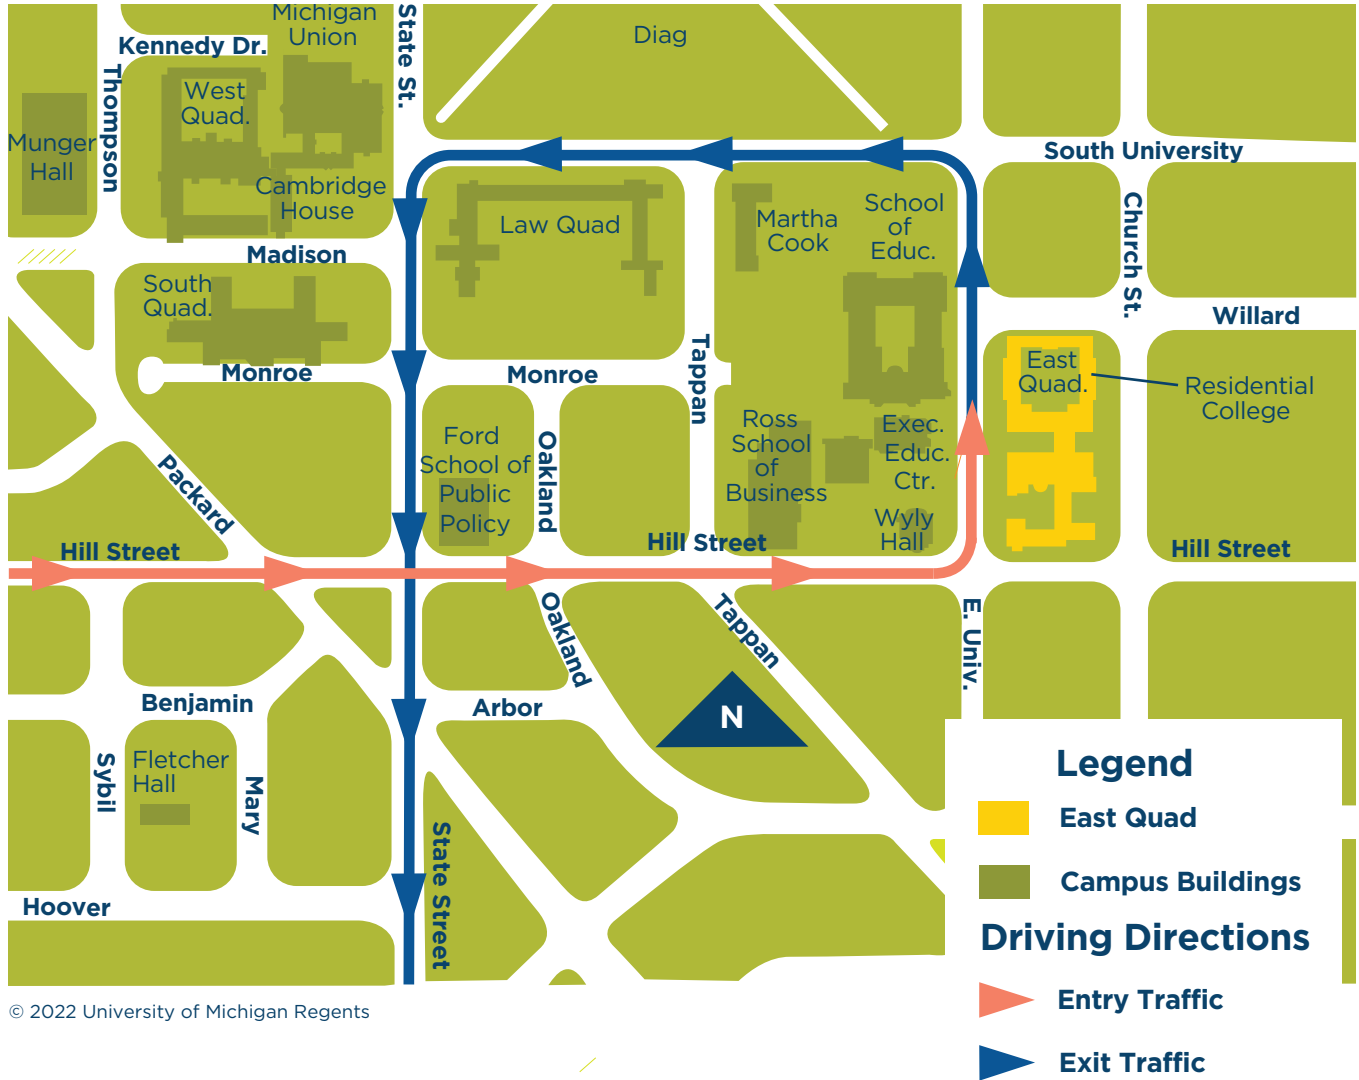

# GUIDE TO YOUR CENTRAL CAMPUS RESIDENCE HALL

### ● East Quad

701 E. University Ave., Ann Arbor, MI 48109

# To Central Campus Residence Halls

Enter on **State Street**

**State Street will be closed from William to Liberty.**