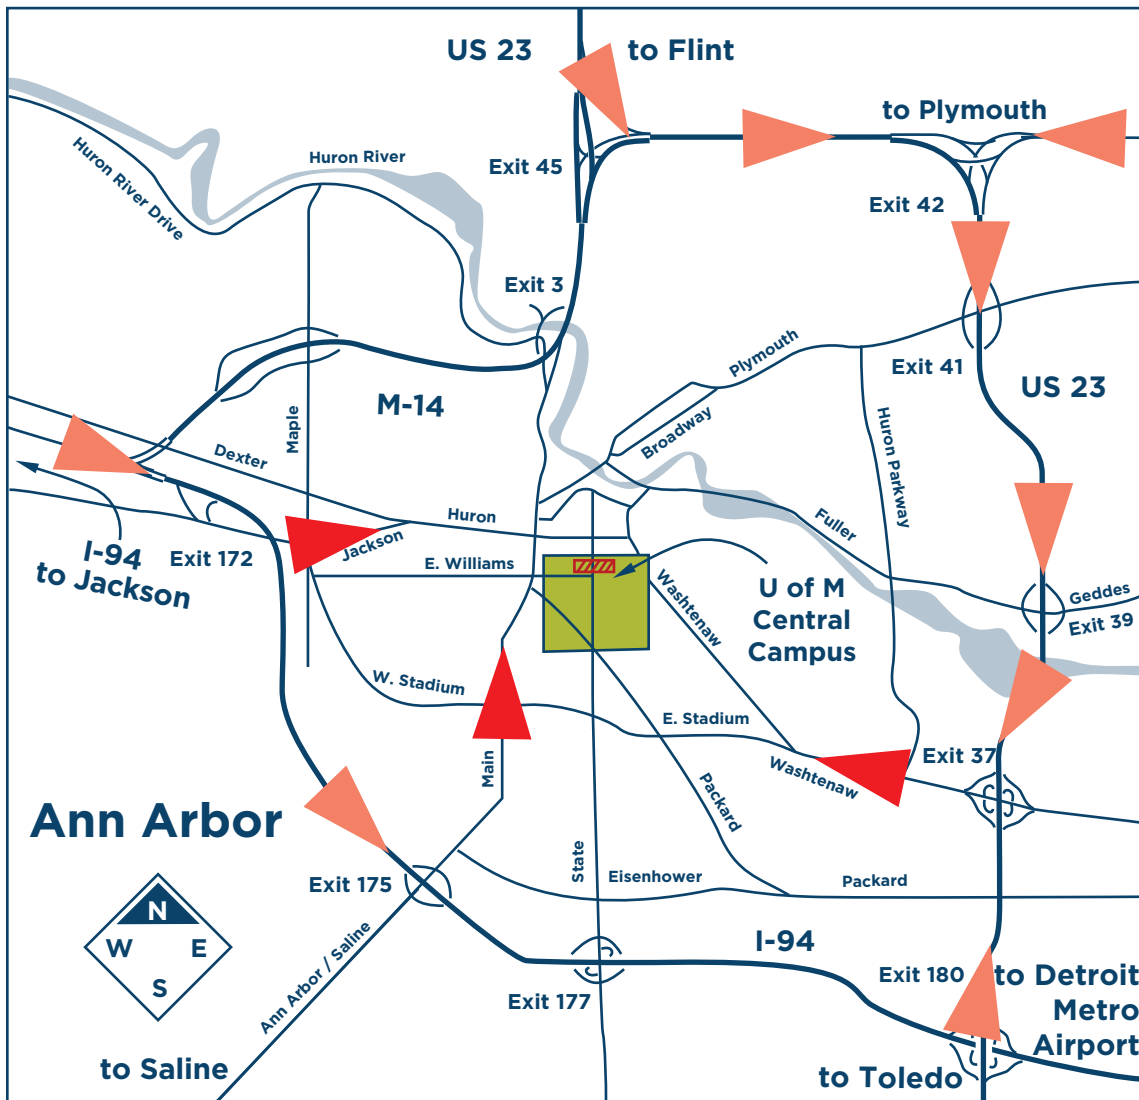

# GUIDE TO YOUR CENTRAL CAMPUS RESIDENCE HALL Move-In 2022

● Betsy Barbour ● Helen Newberry

**Betsy Barbour:** 420 S. State St., Ann Arbor, MI 48109  
**Helen Newberry:** 432 S. State St., Ann Arbor, MI 48109

**State Street will be closed from William to Liberty.**

# To Central Campus Residence Halls

Enter on **State Street**

**State Street will be closed from William to Liberty.**