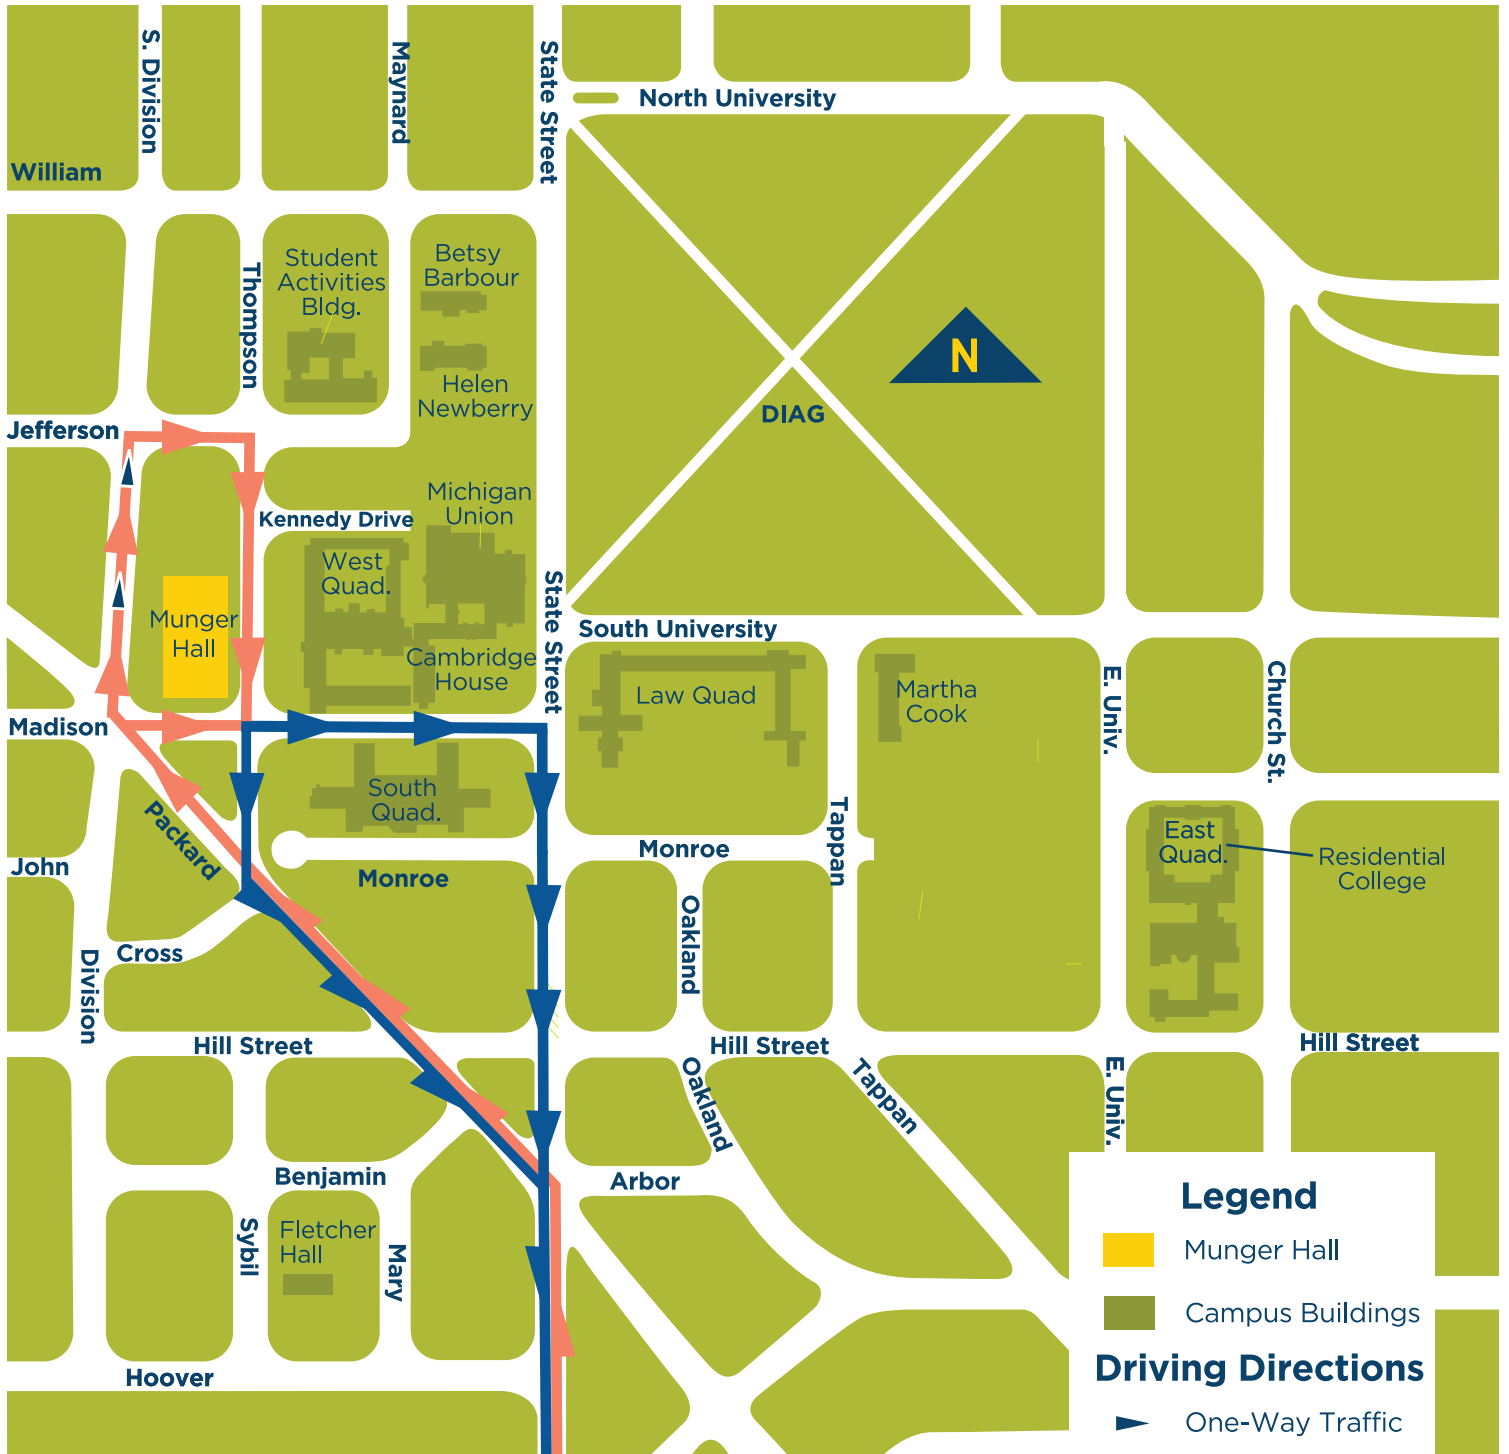

GUIDE TO YOUR CENTRAL CAMPUS RESIDENCE HALL MOVE IN

● **Munger Hall**

540 Thompson St., Ann Arbor, MI 48104

To Central Campus Residence Halls

Enter on **State Street**