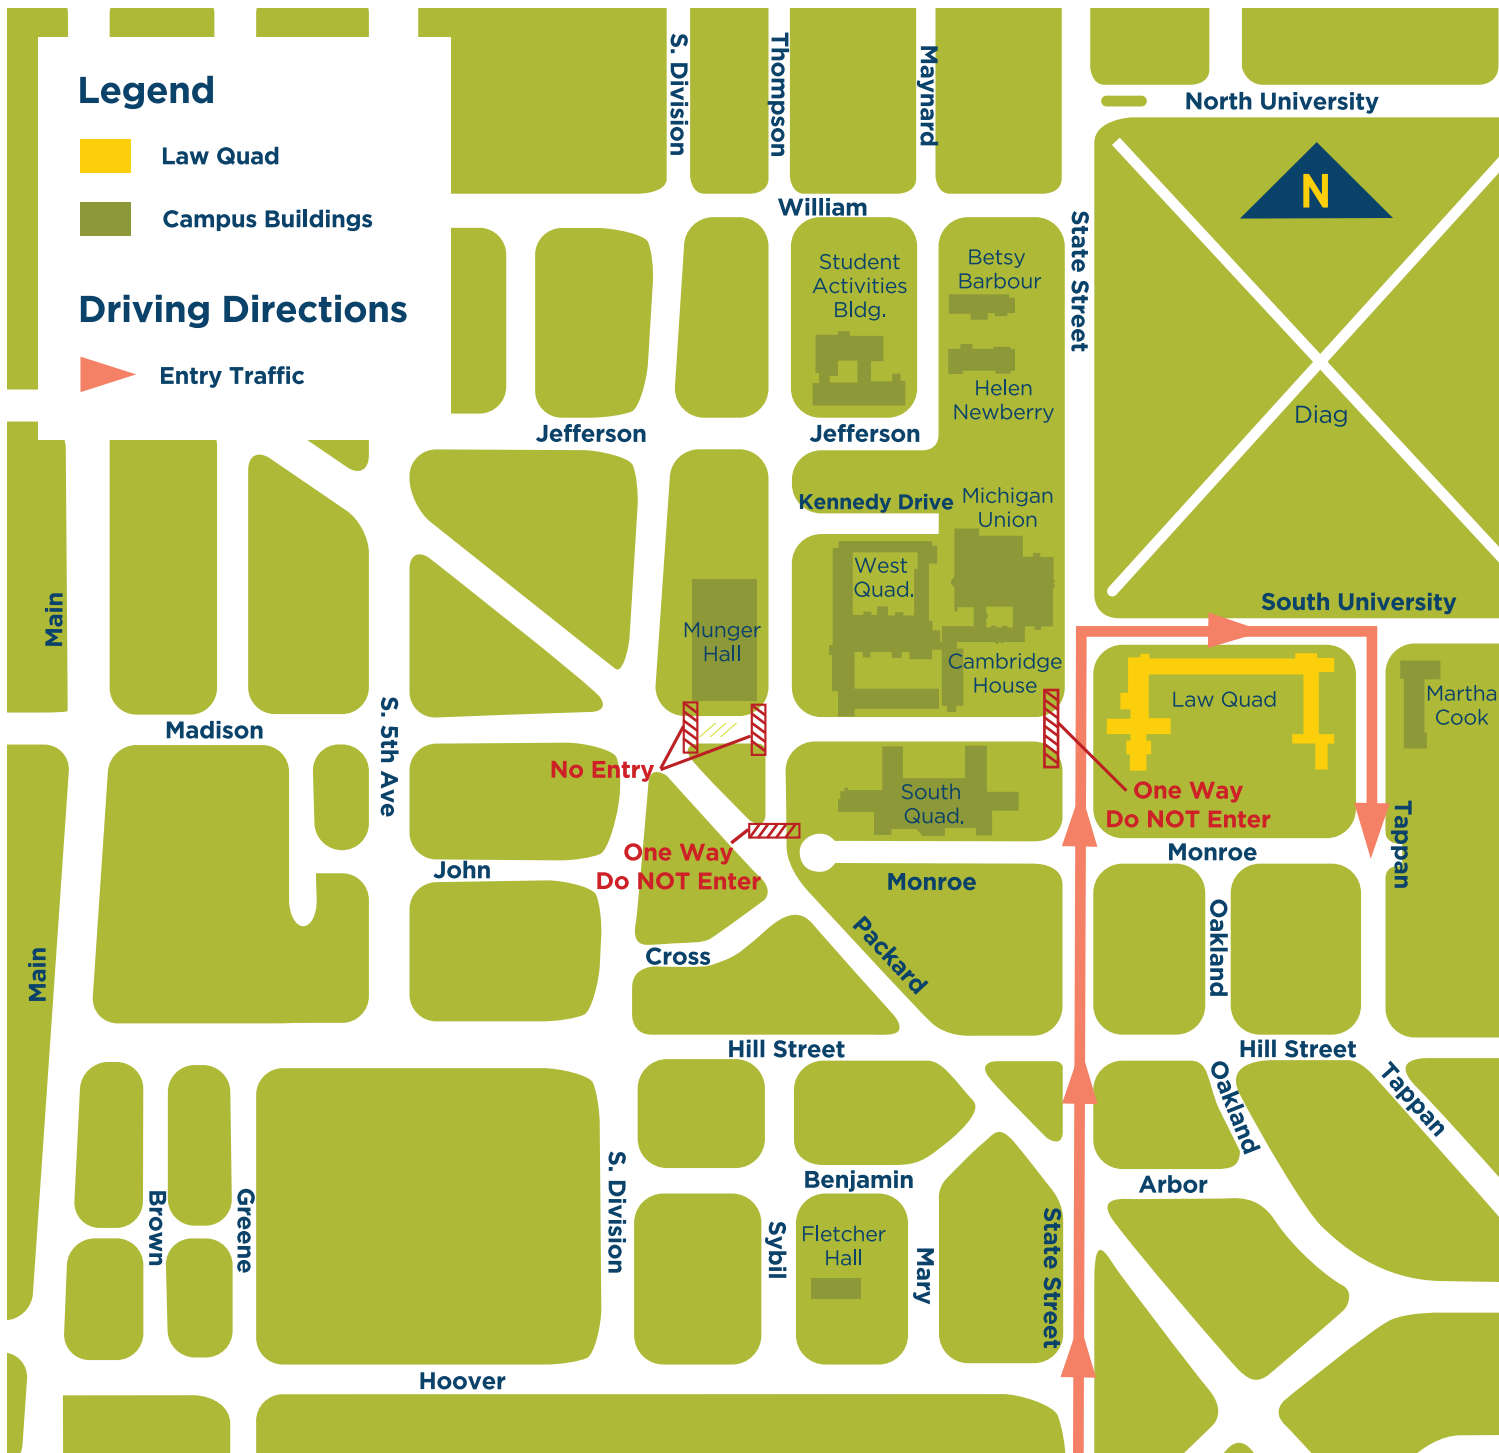

GUIDE TO YOUR CENTRAL CAMPUS RESIDENCE HALL MOVE-IN

● Law Quad

625 S State St., Ann Arbor, MI 48109

To Central Campus Residence Halls

Enter on **State Street**