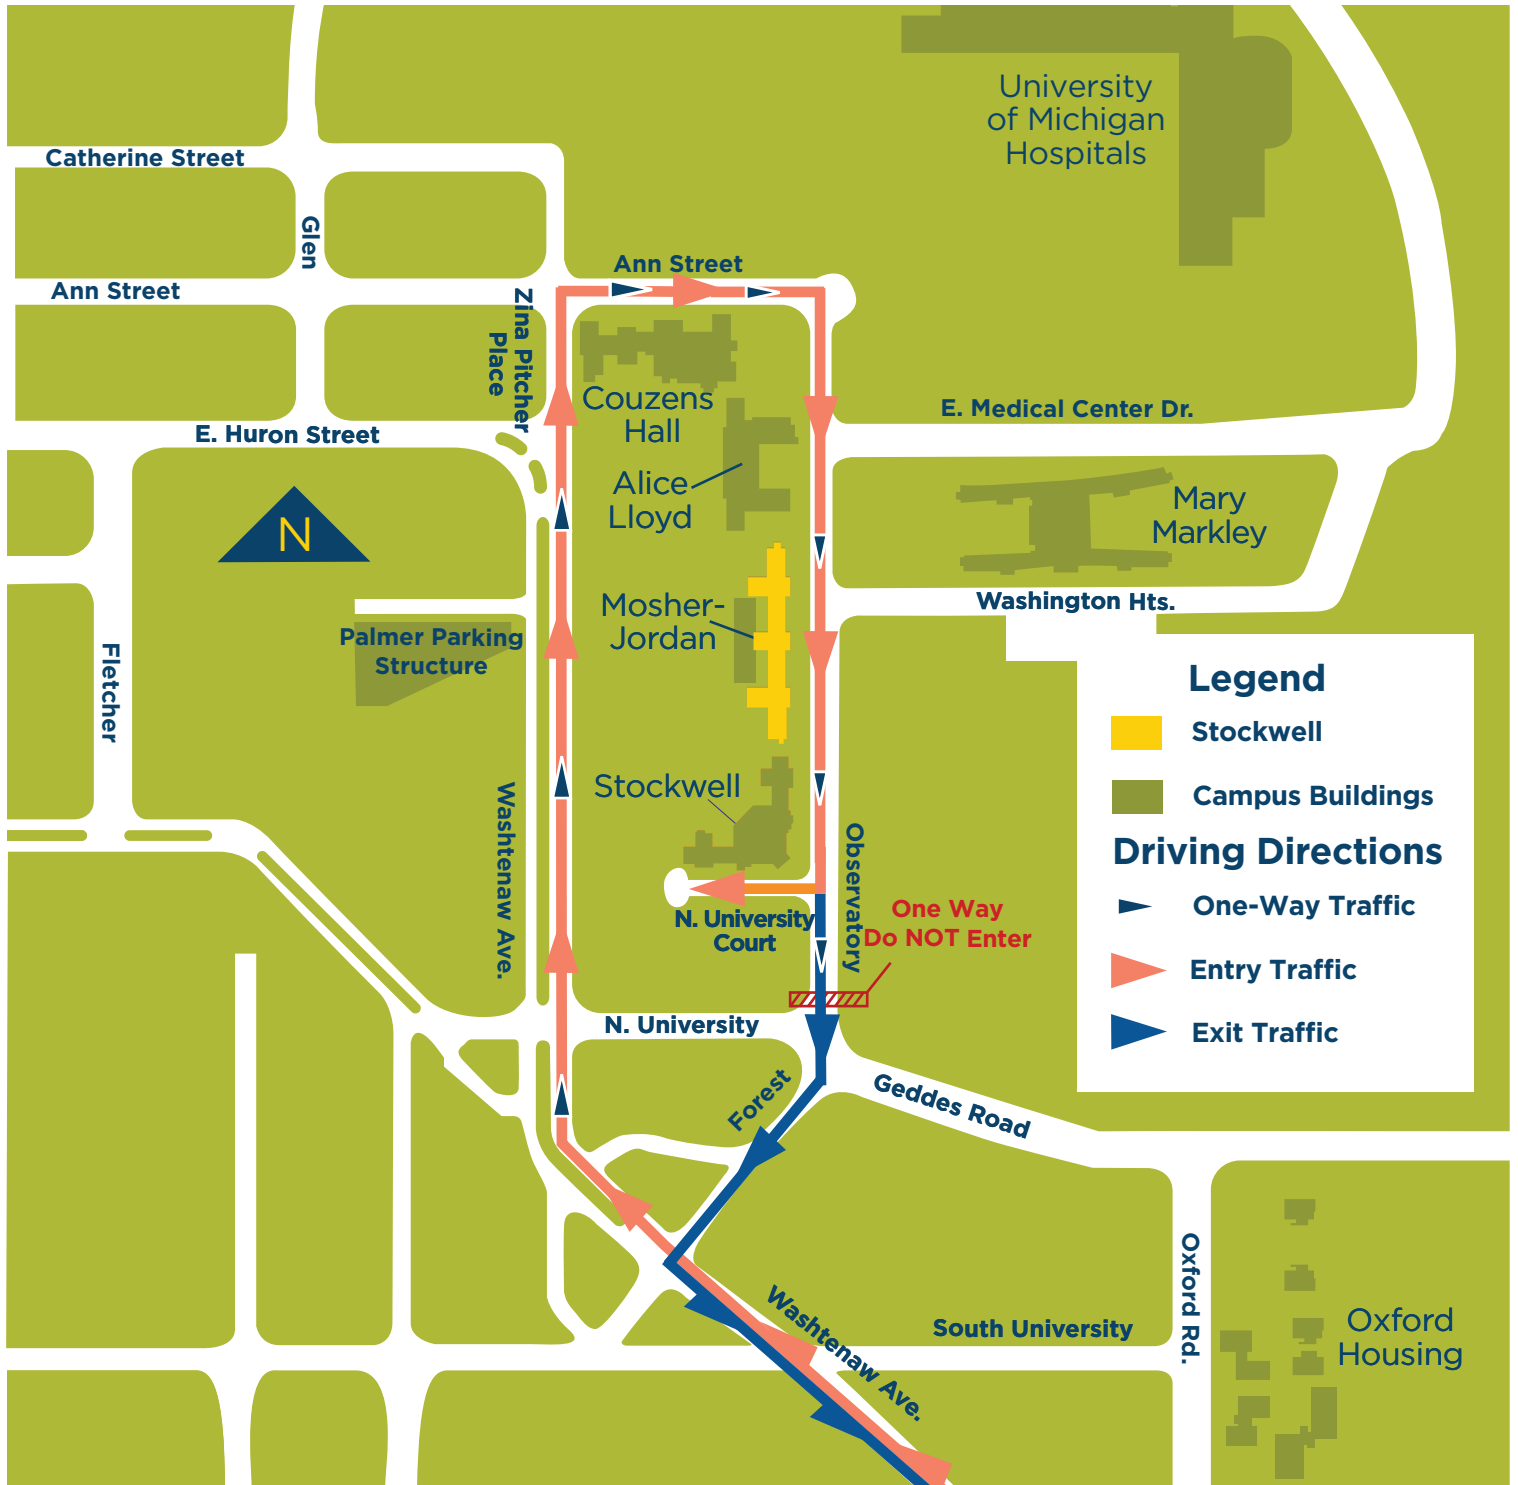

GUIDE TO YOUR HILL AREA RESIDENCE HALL Move-In 2020

● Moshers Jordan

200 Observatory St, Ann Arbor, MI 48109

Be prepared for traffic slow downs at times near Washtenaw and Zina Pitcher.

To Hill Area Residence Halls

Enter on **Washtenaw Avenue**