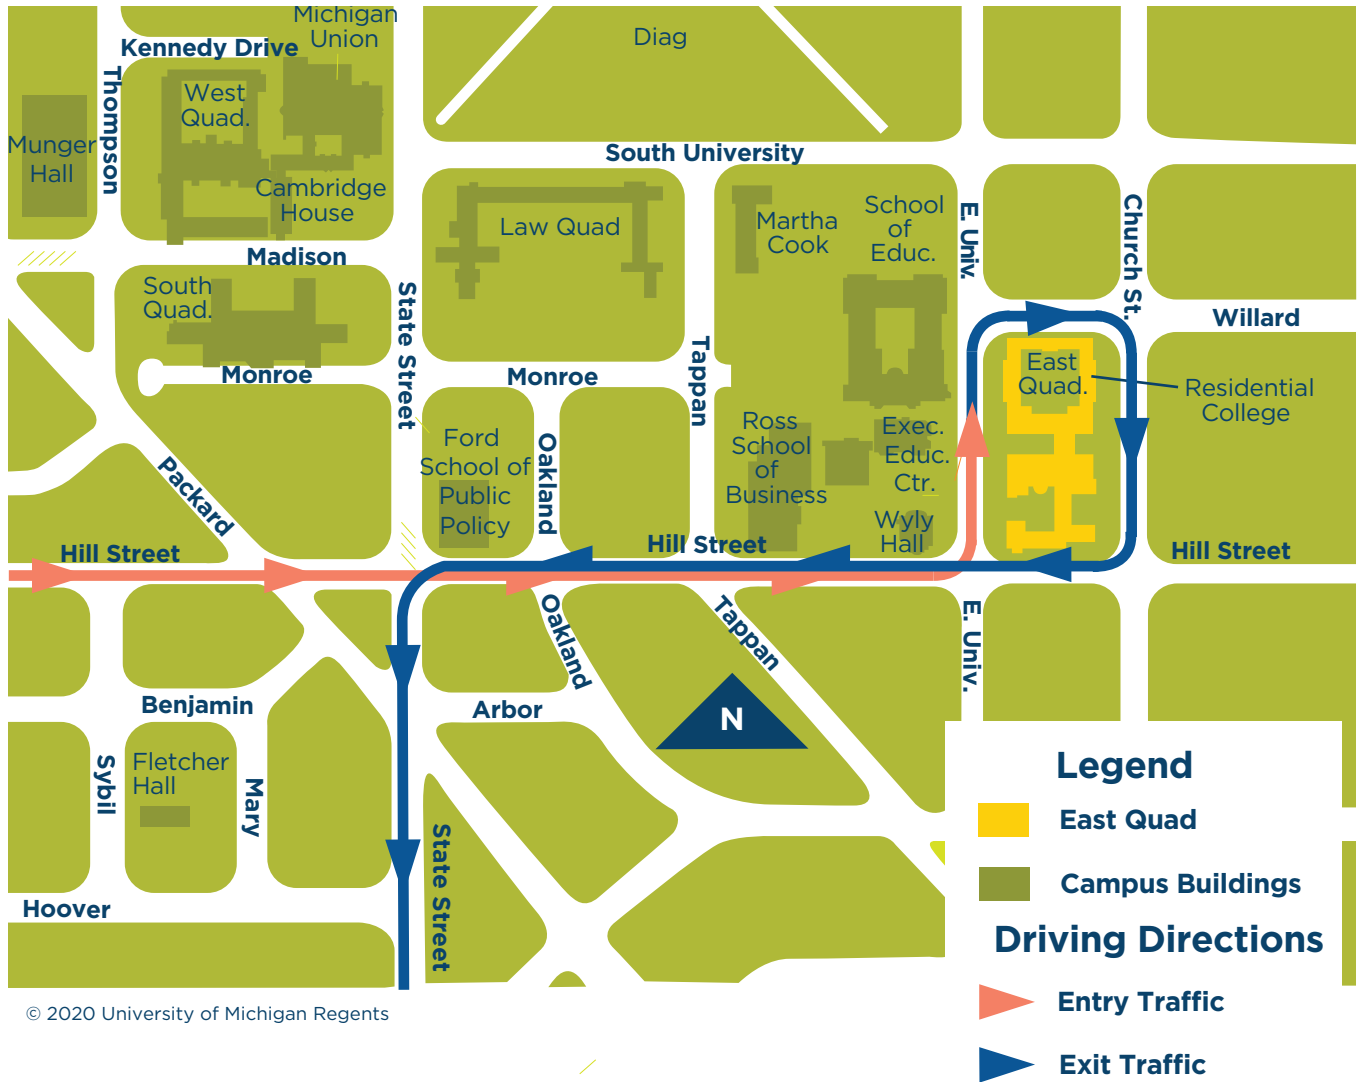

GUIDE TO YOUR CENTRAL CAMPUS RESIDENCE HALL

Move-In 2020

● East Quad

701 E University Ave, Ann Arbor, MI 48109

To Central Campus Residence Halls

Enter on **State Street**