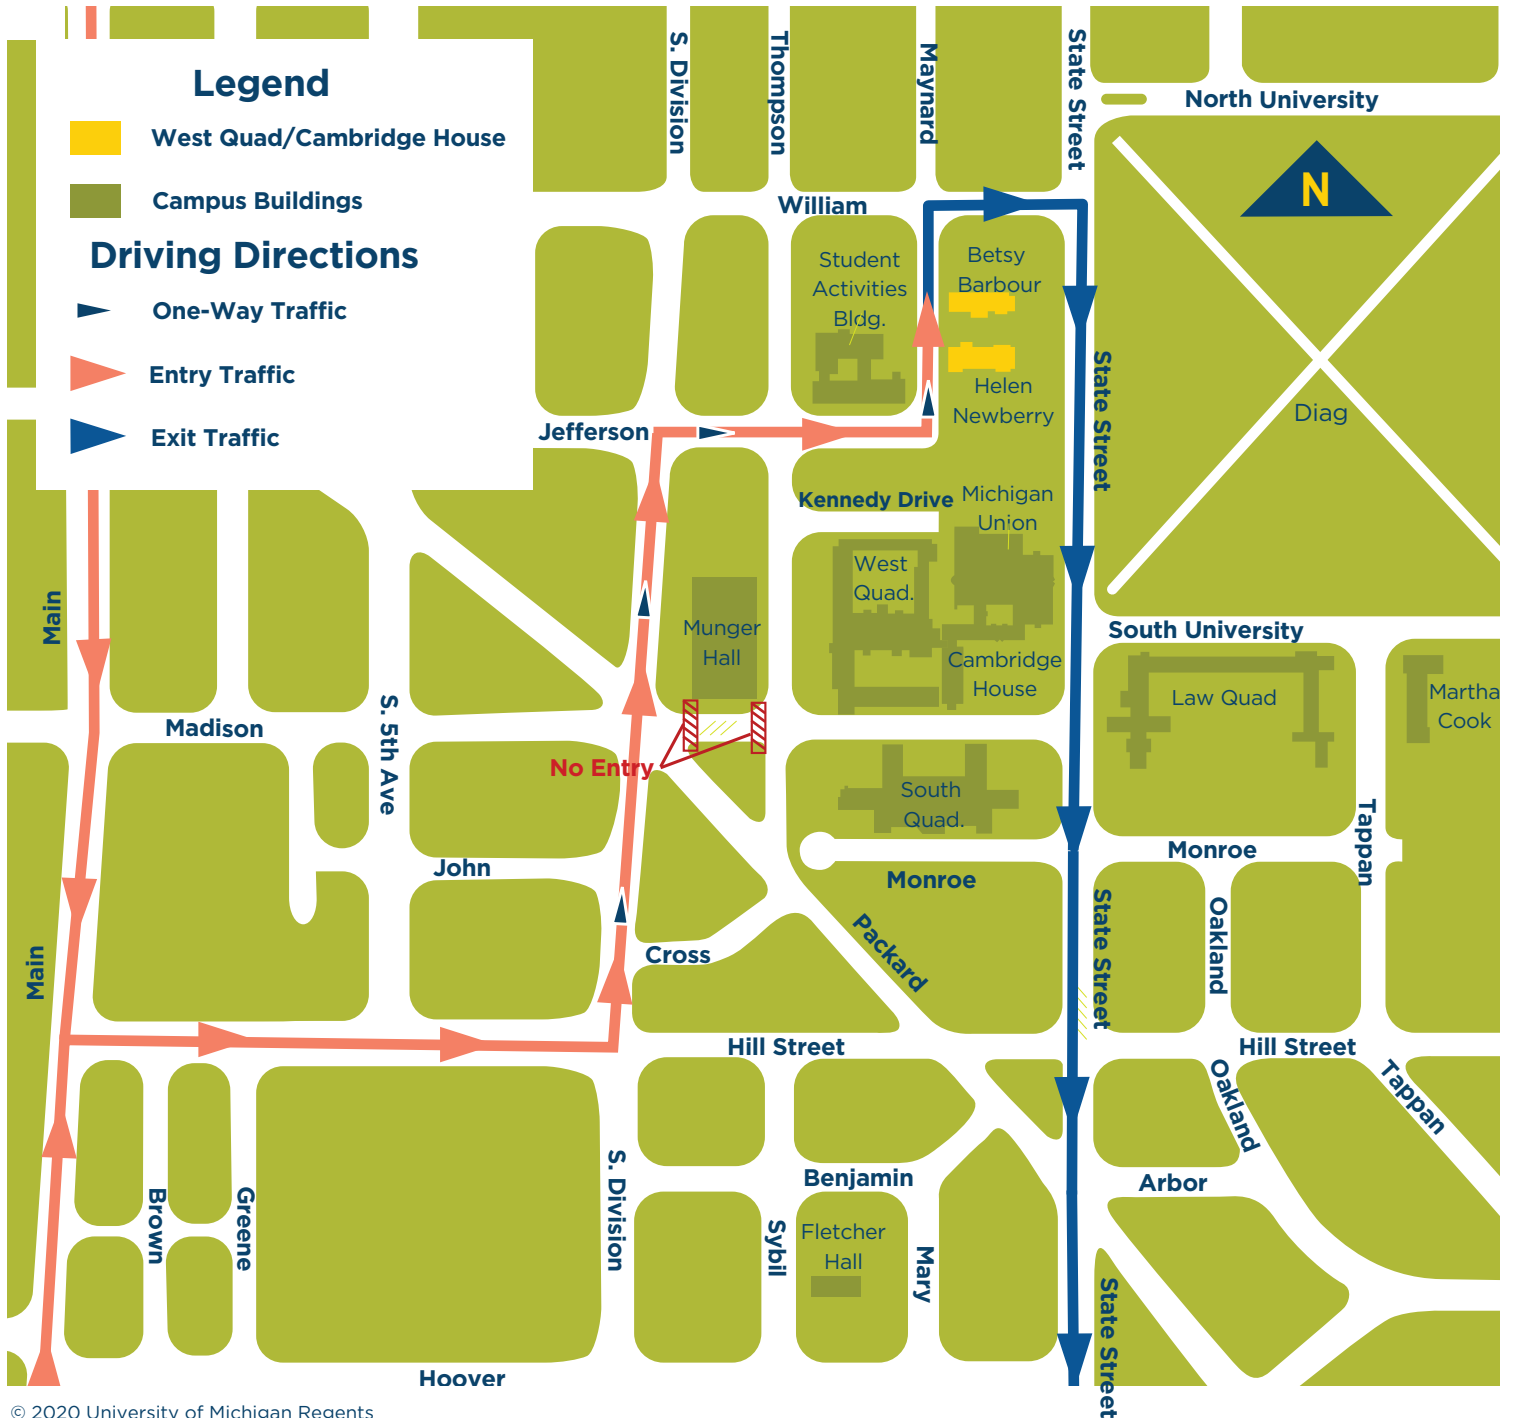

GUIDE TO YOUR CENTRAL CAMPUS RESIDENCE HALL Move-In 2020

● Betsy Barbour ● Helen Newberry

Betsy Barbour: 420 S State St, Ann Arbor, MI 48109

Helen Newberry: 432 S State St, Ann Arbor, MI 48109

To Central Campus Residence Halls

Enter on **State Street**