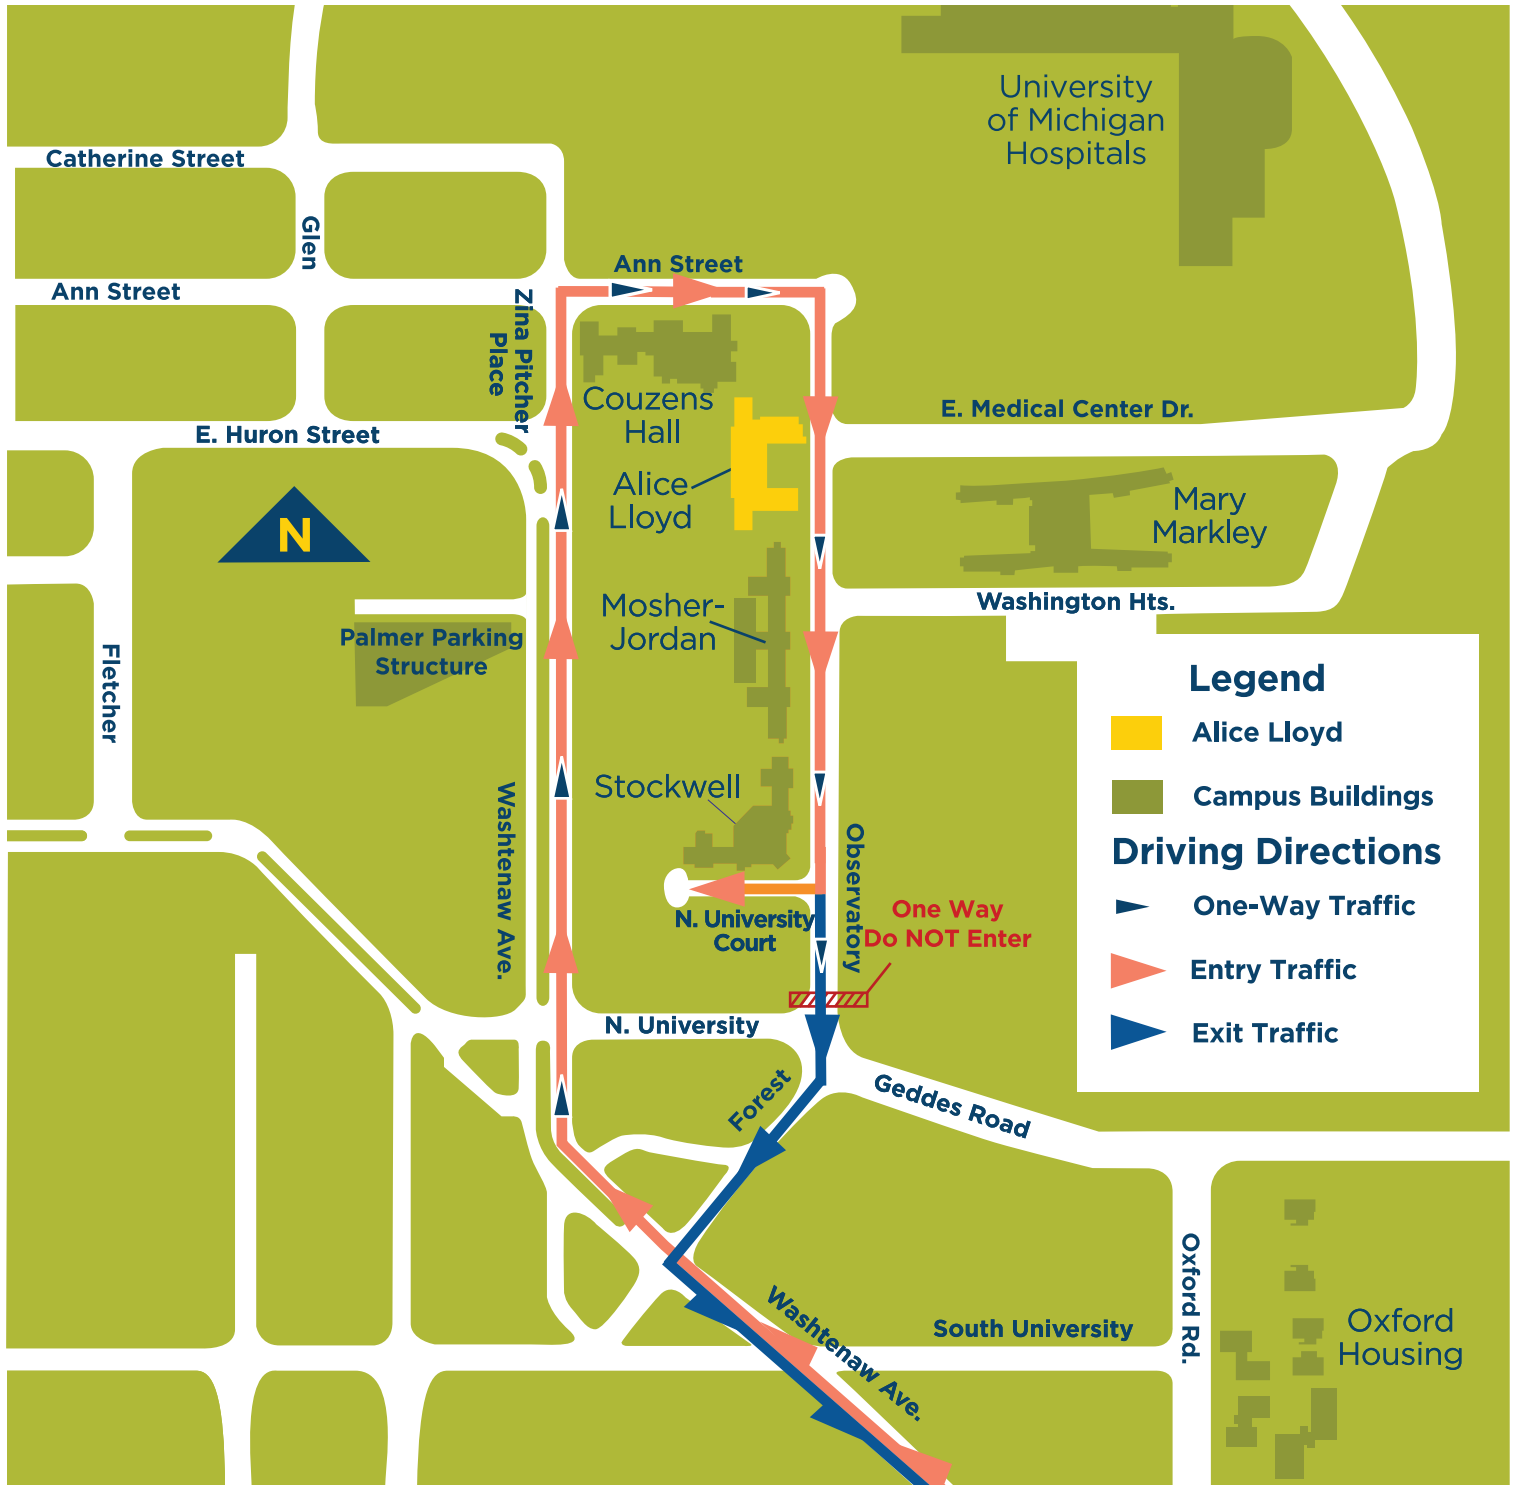

GUIDE TO YOUR HILL AREA RESIDENCE HALL Move-In 2019

● Alice Lloyd

100 Observatory St, Ann Arbor, MI 48109

To Hill Area Residence Halls

Enter on **Washtenaw Avenue**