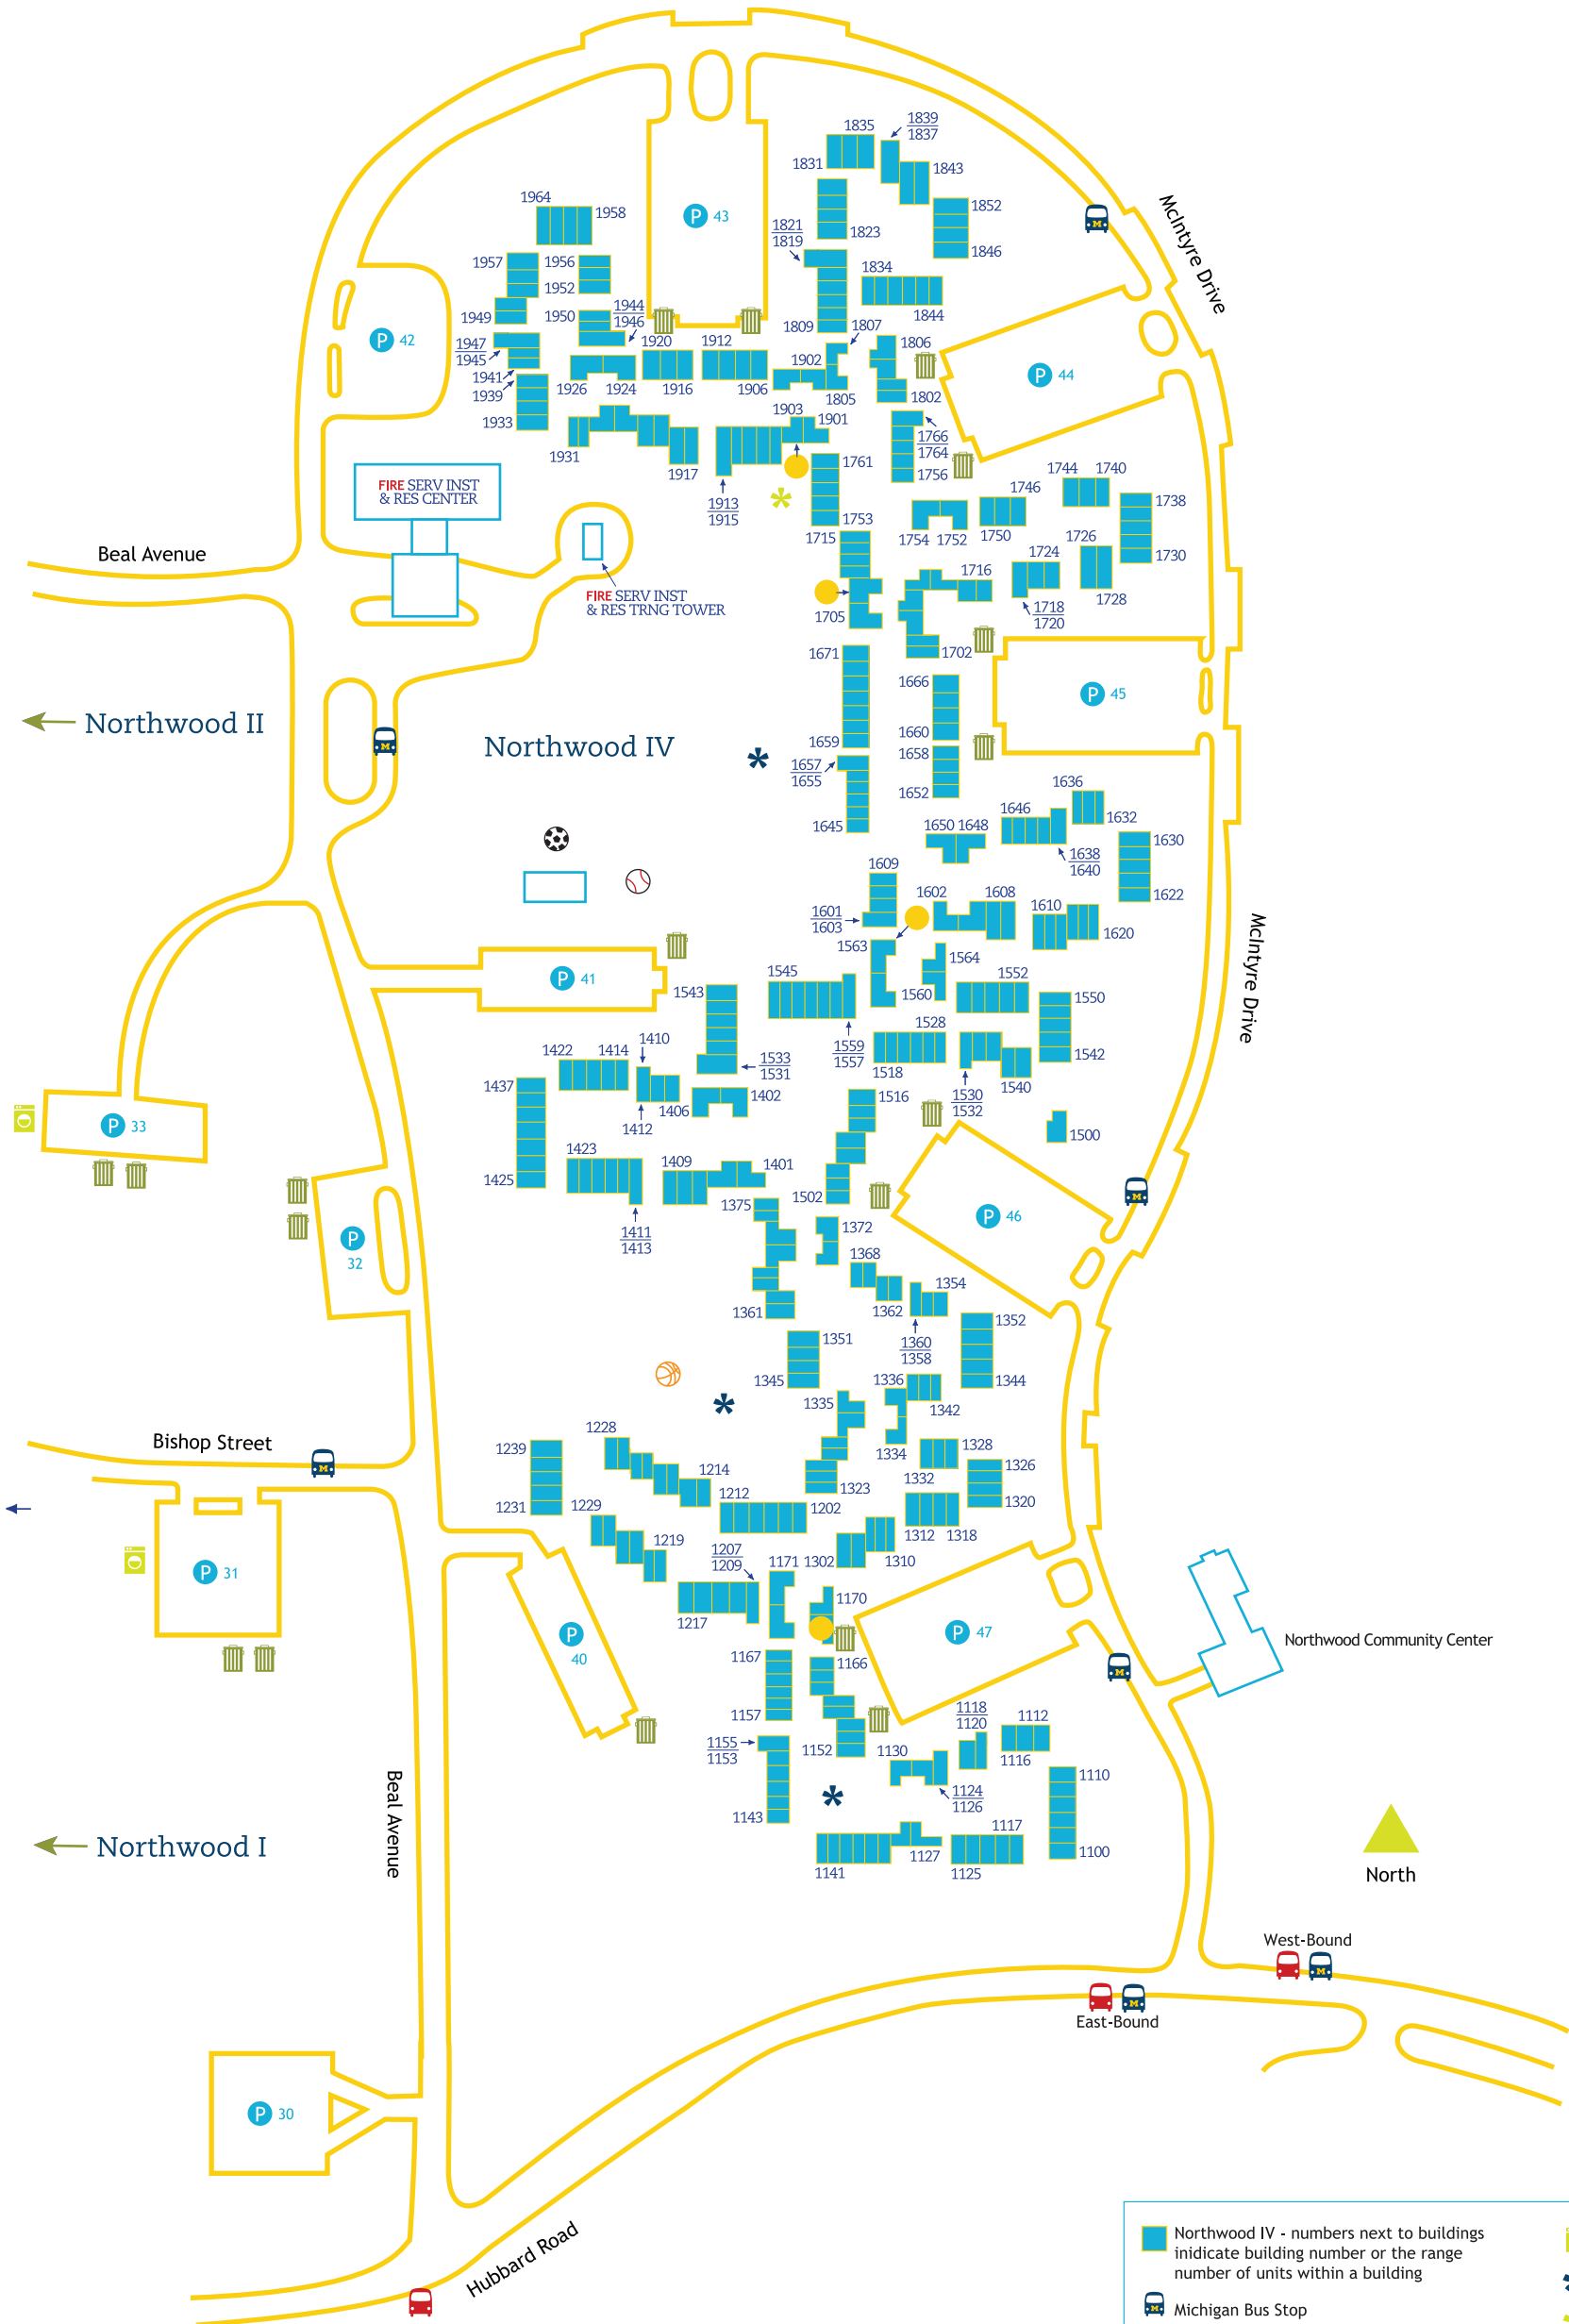

# Northwood IV

- |  |                  |
|--|------------------|
| Northwood IV - numbers next to buildings indicate building number or the range number of units within a building | Laundry          |
| Michigan Bus Stop  | Playground       |
| AATA Bus Stop  | Garden Plots     |
| Parking Lots   | Picnic/BBQ       |
| Resident Advisor   | Basketball Court |
| Composting, Recycling, & Trash Containers  | Baseball Field   |
|  | Soccer Field     |