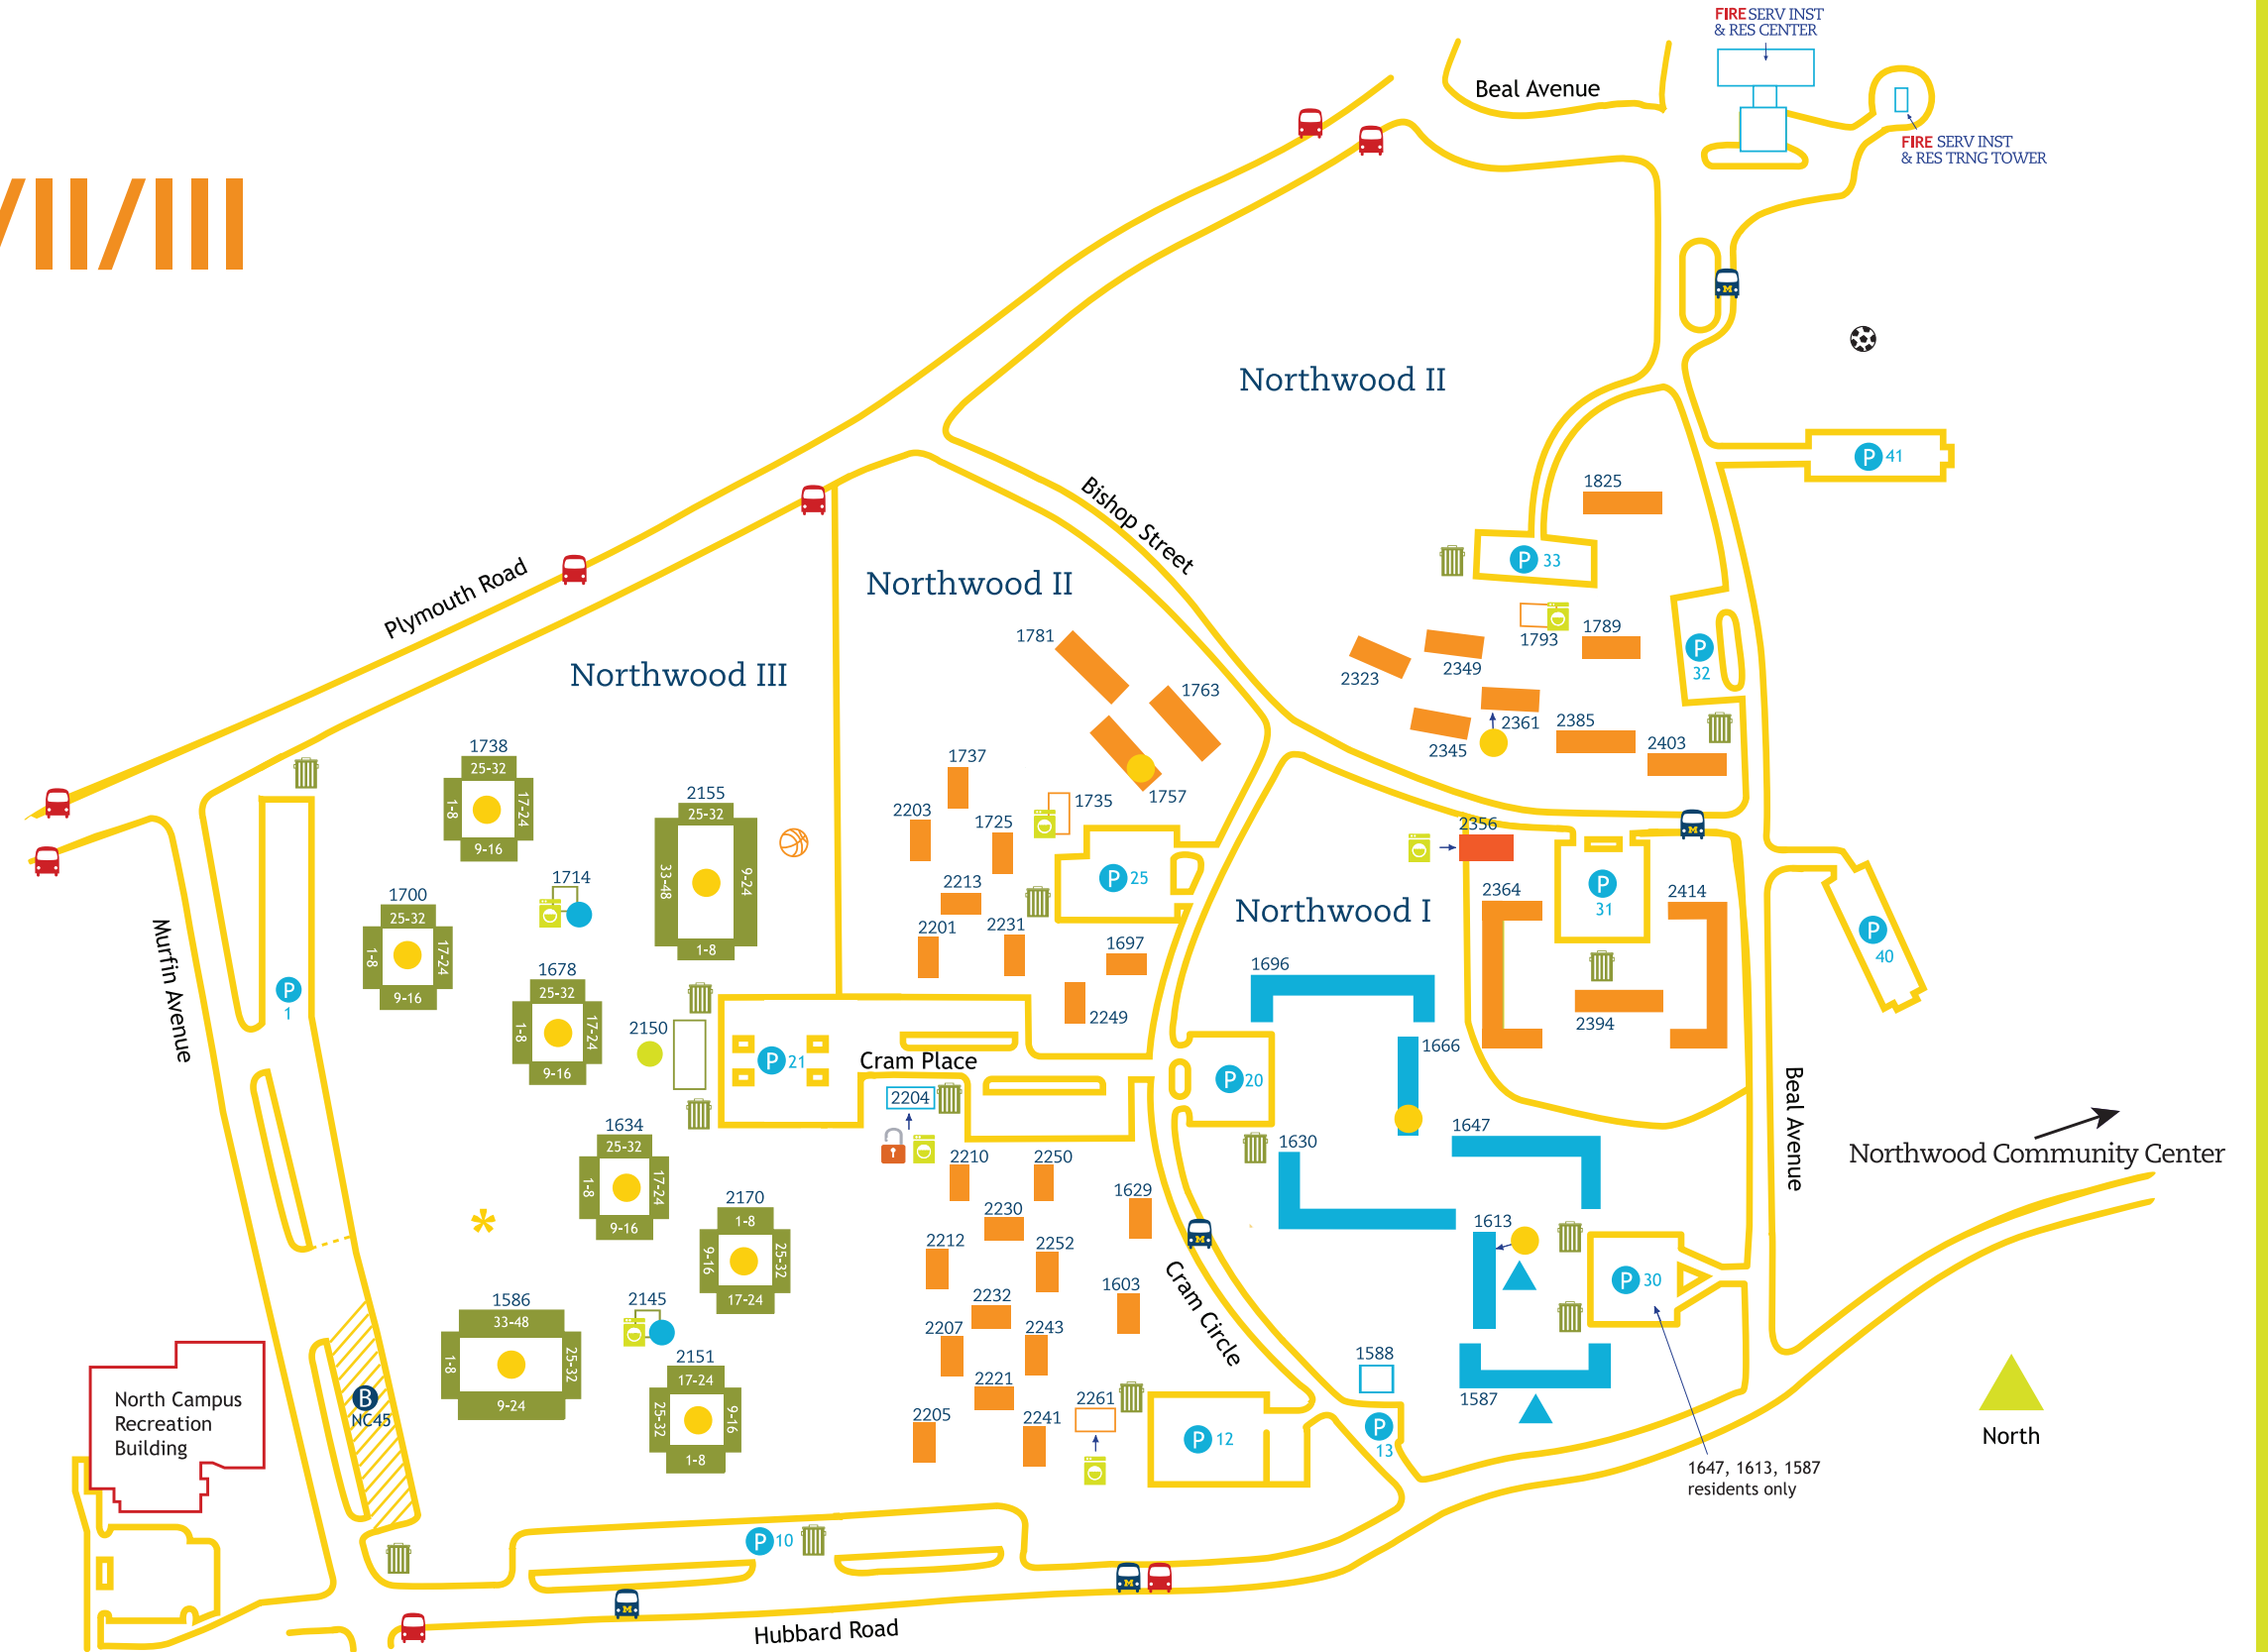

Northwood I/II/III

- Northwood I - Graduate Students and Students with Families
- Northwood II - Graduate Students and Students with Families
- Northwood III - First-Year Students, First Year Experience
- ▲ Transfer Year Experience
- Resident Advisor
- Lounge
- Community Center
- 🚌 AATA Bus Stop
- 🚌 Michigan Bus Stop
- P Northwood Parking Lots
- B Blue Parking Lots - No Northwood parking
- ♻️ Composting, Recycling, & Trash Containers
- 🧺 Laundry
- ✳️ Picnic/BBQ
- 🏀 Basketball Court
- ⚽ Soccer Field

1647, 1613, 1587 residents only