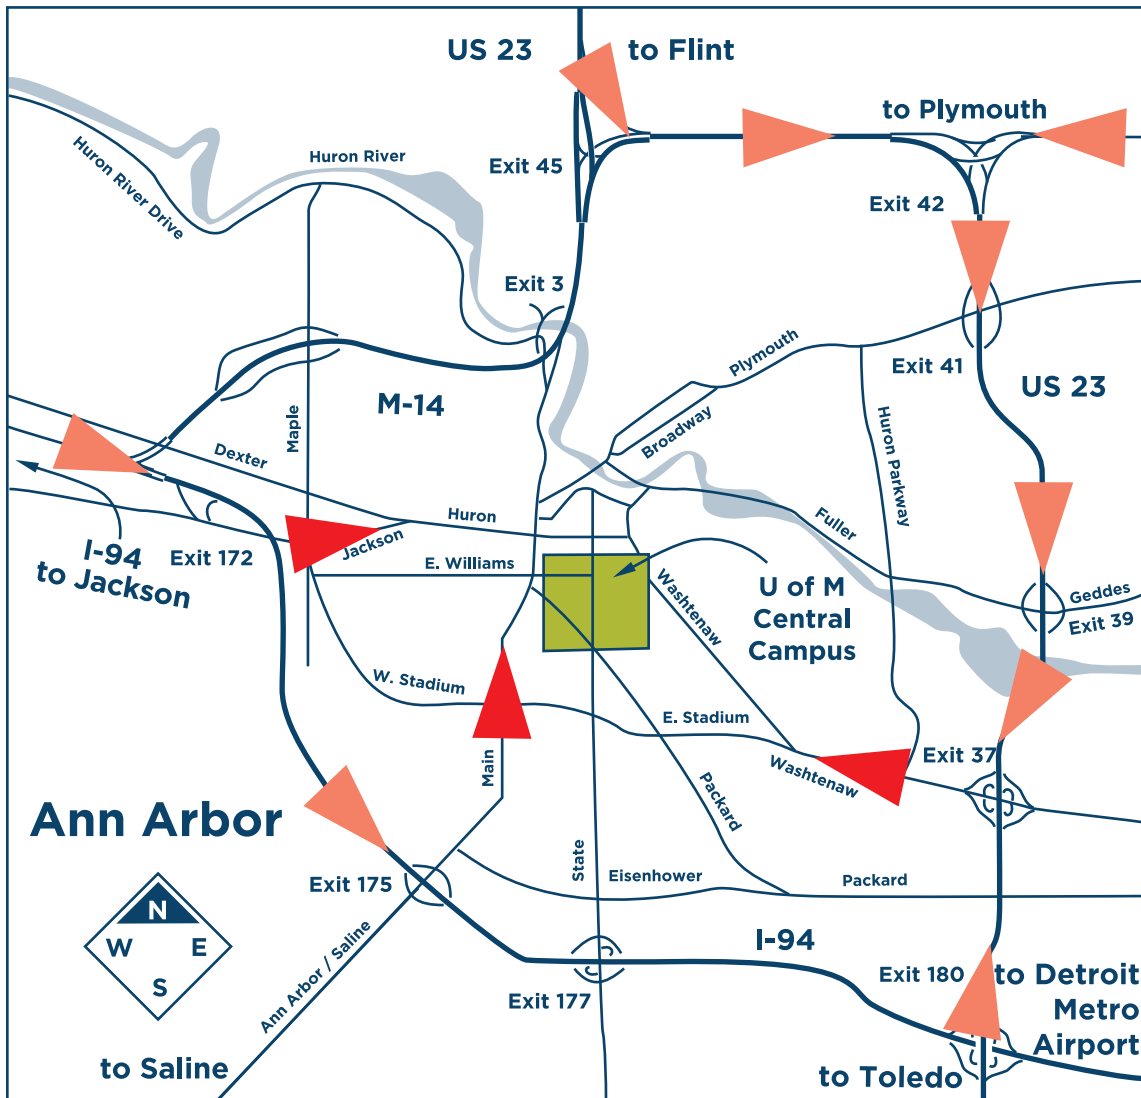

GUIDE TO YOUR CENTRAL CAMPUS RESIDENCE HALL Move-In 2019

● West Quad ● Cambridge House

541 Thompson St, Ann Arbor, MI 48109

© 2019 University of Michigan Regents

Northbound State Street will be under construction during move-in. If you come to campus via I-94, please use exit 172 (Jackson Ave) or exit 175 (Ann Arbor-Saline Rd). If you are coming from US23, use exit 37B.

There are multiple construction projects taking place on Central Campus, please allow additional travel time.

To Central Campus Residence Halls

Enter on **State Street**

Northbound State Street will be under construction during move-in. If you come to campus via I-94, please use exit 172 (Jackson Ave) or exit 175 (Ann Arbor-Saline Rd). If you are coming from US23, use exit 37B.

There are multiple construction projects taking place on Central Campus, please allow additional travel time.