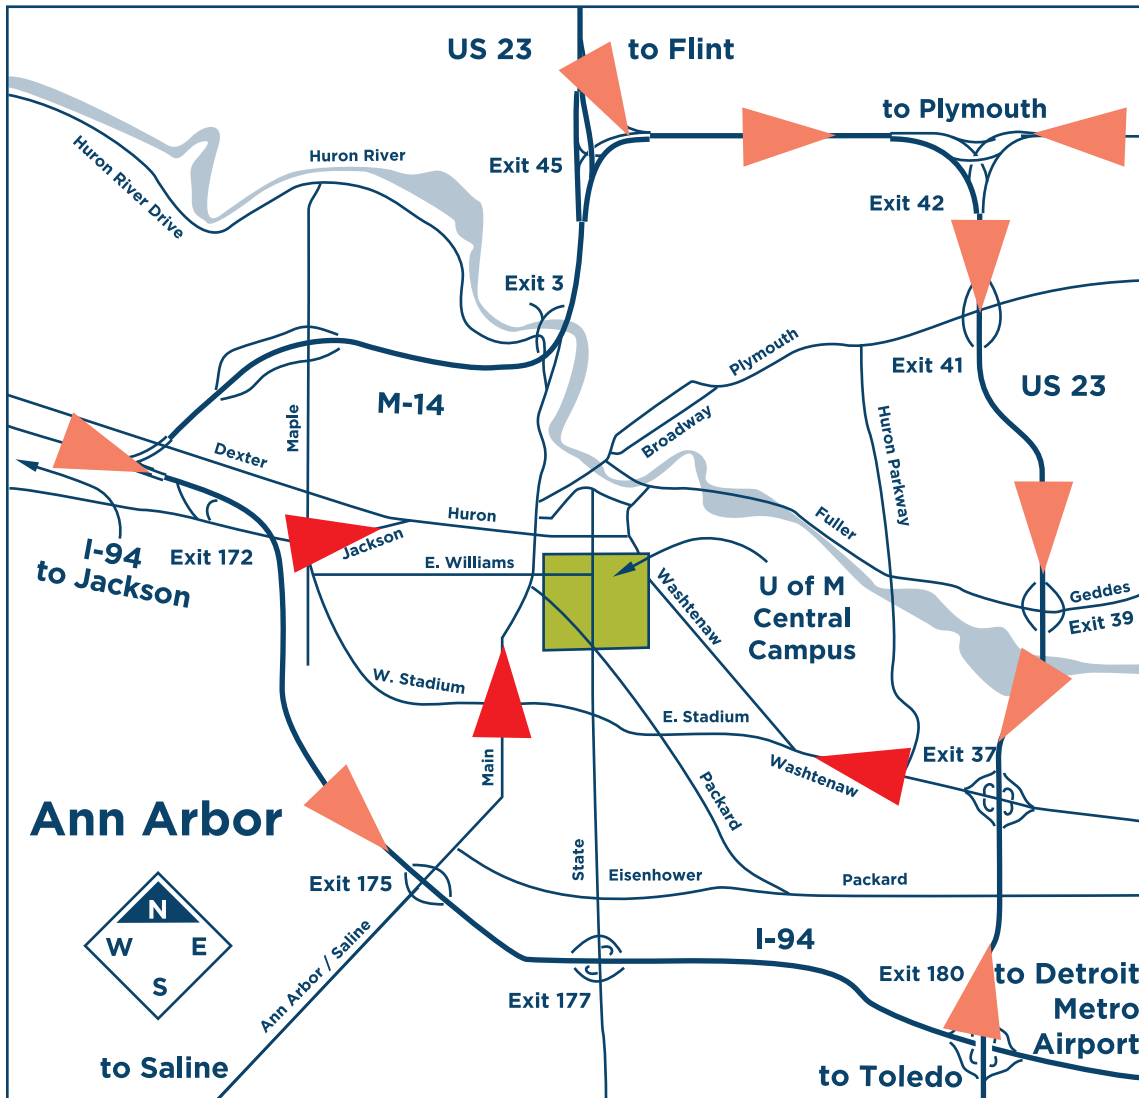

### ● South Quad

600 E Madison St, Ann Arbor, MI 48109

© 2019 University of Michigan Regents

Northbound State Street will be under construction during move-in. If you come to campus via I-94, please use exit 172 (Jackson Ave) or exit 175 (Ann Arbor-Saline Rd). If you are coming from US23, use exit 37B.

There are multiple construction projects taking place on Central Campus, please allow additional travel time.

# To Central Campus Residence Halls

Enter on **State Street**

Northbound State Street will be under construction during move-in. If you come to campus via I-94, please use exit 172 (Jackson Ave) or exit 175 (Ann Arbor-Saline Rd). If you are coming from US23, use exit 37B.