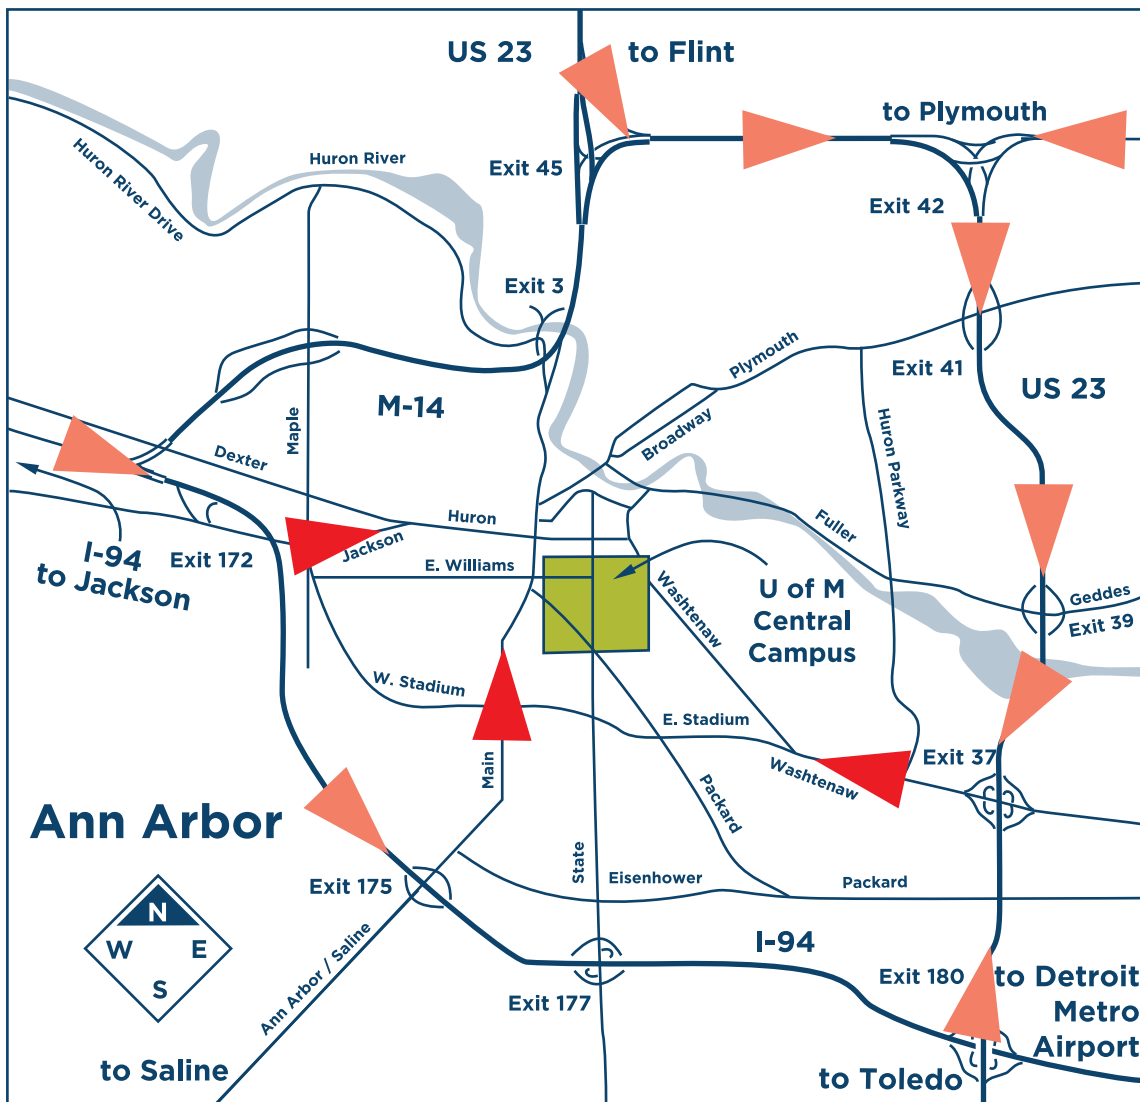

GUIDE TO YOUR CENTRAL CAMPUS RESIDENCE HALL

Move-In 2019

● North Quad

105 S State St, Ann Arbor, MI 48109

© 2019 University of Michigan Regents

Northbound State Street will be under construction during move-in. If you come to campus via I-94, please use exit 172 (Jackson Ave) or exit 175 (Ann Arbor-Saline Rd). If you are coming from US23, use exit 37B.

There are multiple construction projects taking place on Central Campus, please allow additional travel time.

To Central Campus Residence Halls

Enter on **State Street**

Northbound State Street will be under construction during move-in. If you come to campus via I-94, please use exit 172 (Jackson Ave) or exit 175 (Ann Arbor-Saline Rd). If you are coming from US23, use exit 37B.

There are multiple construction projects taking place on Central Campus, please allow additional travel time.