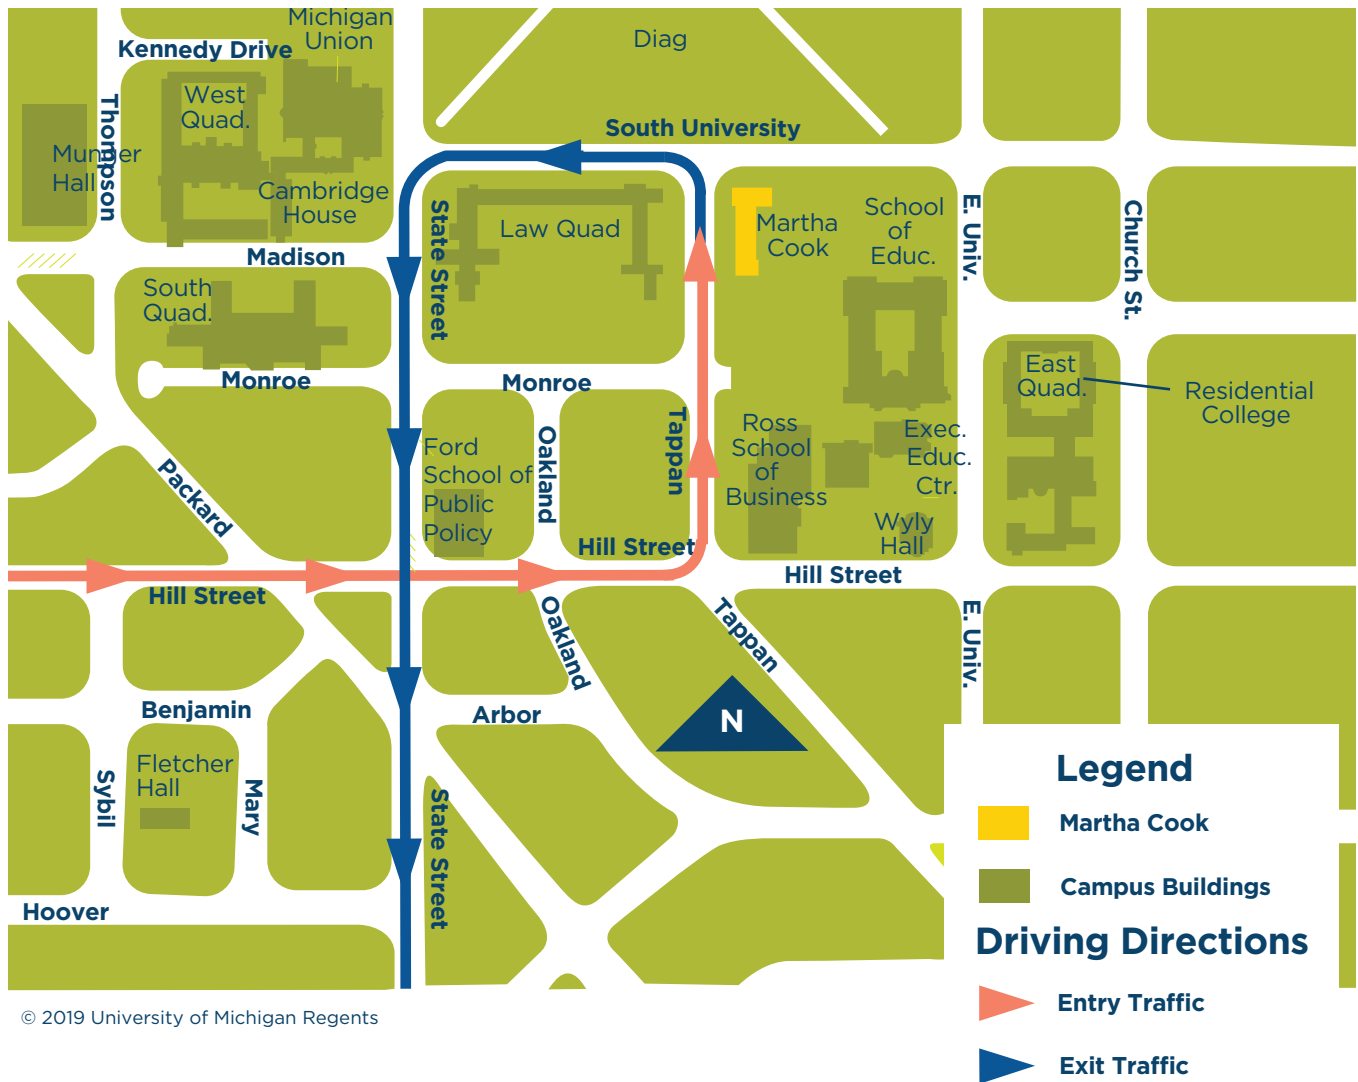

GUIDE TO YOUR CENTRAL CAMPUS RESIDENCE HALL

Move-In 2019

● Martha Cook

906 S University Ave, Ann Arbor, MI 48109

Northbound State Street will be under construction during move-in. If you come to campus via I-94, please use exit 172 (Jackson Ave) or exit 175 (Ann Arbor-Saline Rd). If you are coming from US23, use exit 37B.

There are multiple construction projects taking place on Central Campus, please allow additional travel time.

To Central Campus Residence Halls

Enter on **State Street**

Northbound State Street will be under construction during move-in. If you come to campus via I-94, please use exit 172 (Jackson Ave) or exit 175 (Ann Arbor-Saline Rd). If you are coming from US23, use exit 37B.

There are multiple construction projects taking place on Central Campus, please allow additional travel time.