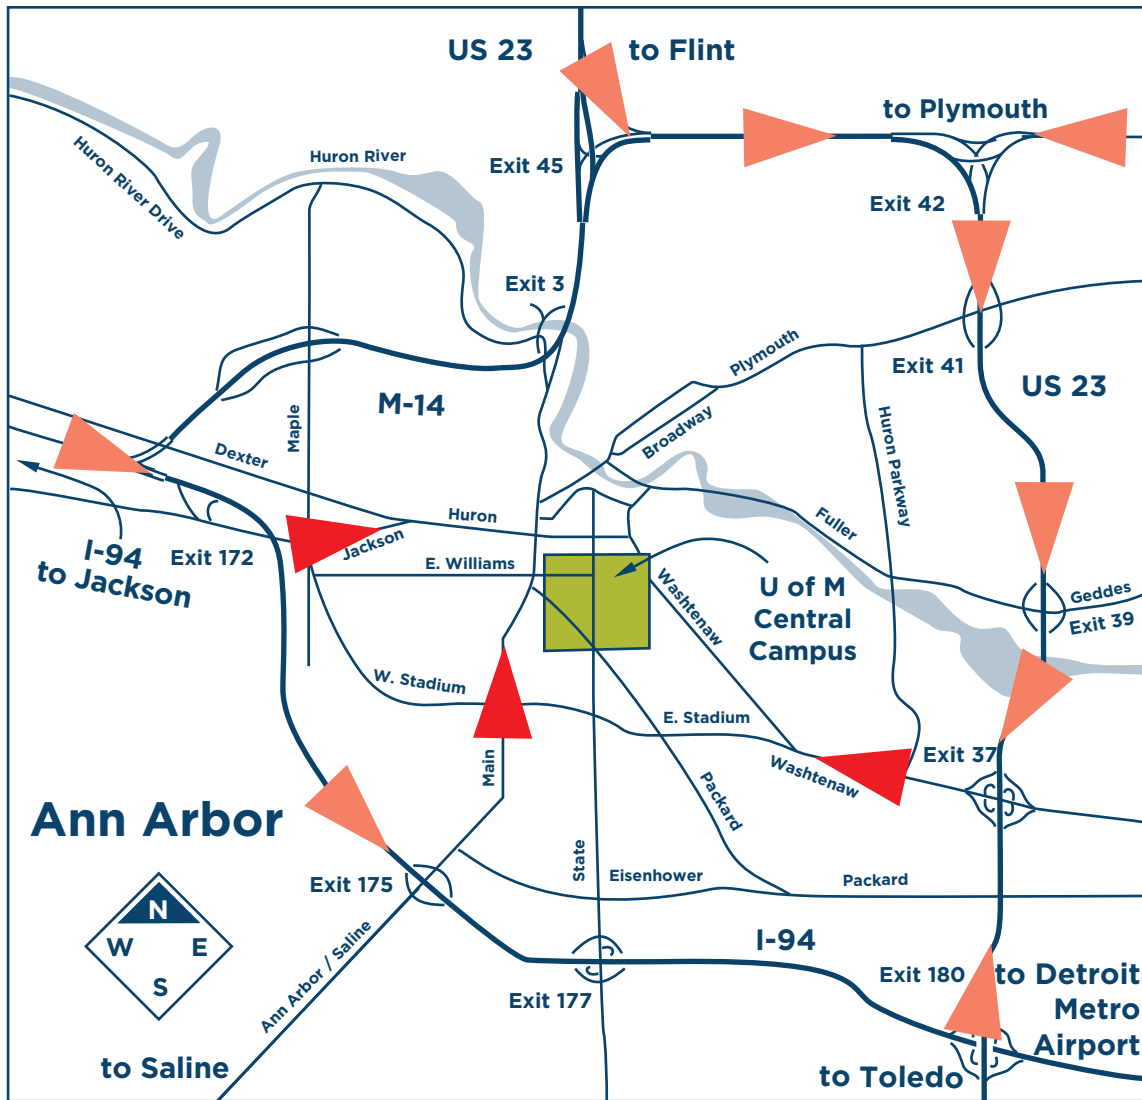

GUIDE TO YOUR CENTRAL CAMPUS RESIDENCE HALL

Move-In 2019

● Martha Cook

906 S University Ave, Ann Arbor, MI 48109

Northbound State Street will be under construction during move-in. If you come to campus via I-94, please use exit 172 (Jackson Ave) or exit 175 (Ann Arbor-Saline Rd). If you are coming from US23, use exit 37B.

There are multiple construction projects taking place on Central Campus, please allow additional travel time.

To Central Campus Residence Halls

Enter on **State Street**

Northbound State Street will be under construction during move-in. If you come to campus via I-94, please use exit 172 (Jackson Ave) or exit 175 (Ann Arbor-Saline Rd). If you are coming from US23, use exit 37B.

There are multiple construction projects taking place on Central Campus, please allow additional travel time.