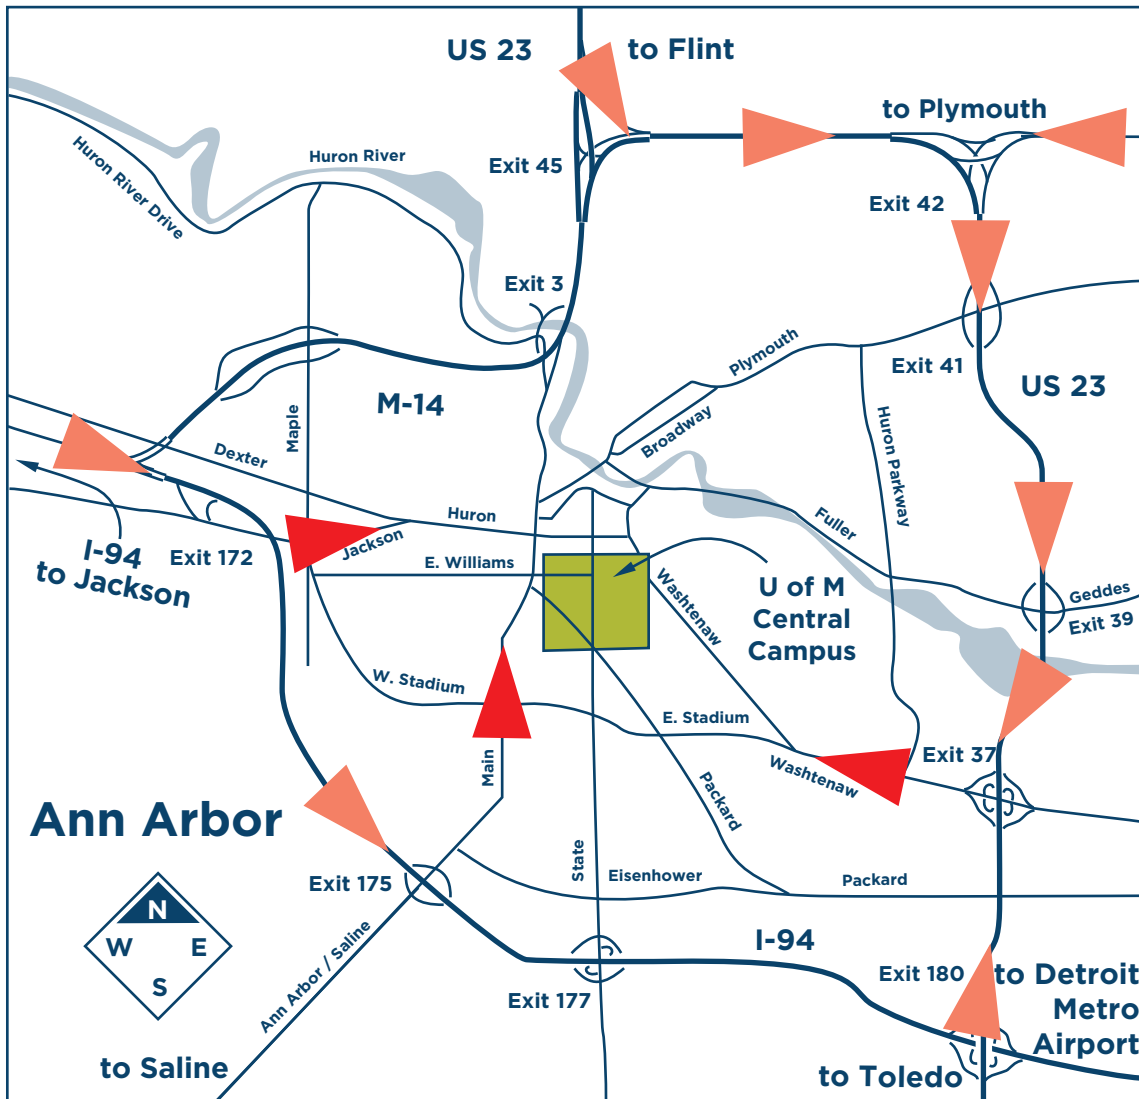

### ● Henderson House

1330 Hill St, Ann Arbor, MI 48104

© 2019 University of Michigan Regents

Northbound State Street will be under construction during move-in. If you come to campus via I-94, please use exit 172 (Jackson Ave) or exit 175 (Ann Arbor-Saline Rd). If you are coming from US23, use exit 37B.

There are multiple construction projects taking place on Central Campus, please allow additional travel time.

# To Central Campus Residence Halls

Enter on **State Street**

Northbound State Street will be under construction during move-in. If you come to campus via I-94, please use exit 172 (Jackson Ave) or exit 175 (Ann Arbor-Saline Rd). If you are coming from US23, use exit 37B.