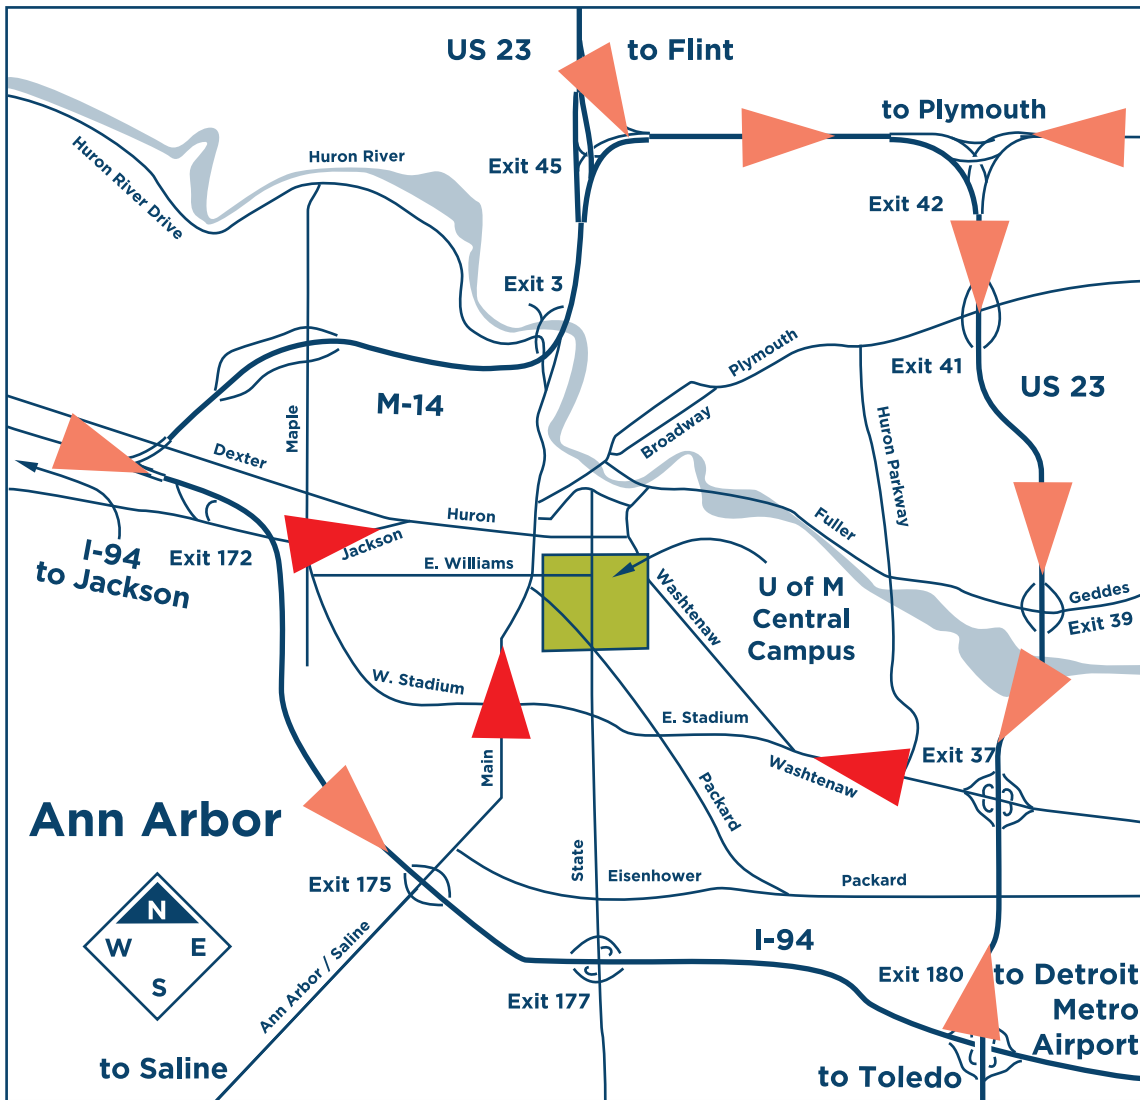

GUIDE TO YOUR CENTRAL CAMPUS RESIDENCE HALL

Move-In 2019

● Fletcher Hall

915 Sybil St, Ann Arbor, MI 48104

© 2019 University of Michigan Regents

Northbound State Street will be under construction during move-in. If you come to campus via I-94, please use exit 172 (Jackson Ave) or exit 175 (Ann Arbor-Saline Rd). If you are coming from US23, use exit 37B.

There are multiple construction projects taking place on Central Campus, please allow additional travel time.

To Central Campus Residence Halls

Enter on **State Street**

Northbound State Street will be under construction during move-in. If you come to campus via I-94, please use exit 172 (Jackson Ave) or exit 175 (Ann Arbor-Saline Rd). If you are coming from US23, use exit 37B.

There are multiple construction projects taking place on Central Campus, please allow additional travel time.