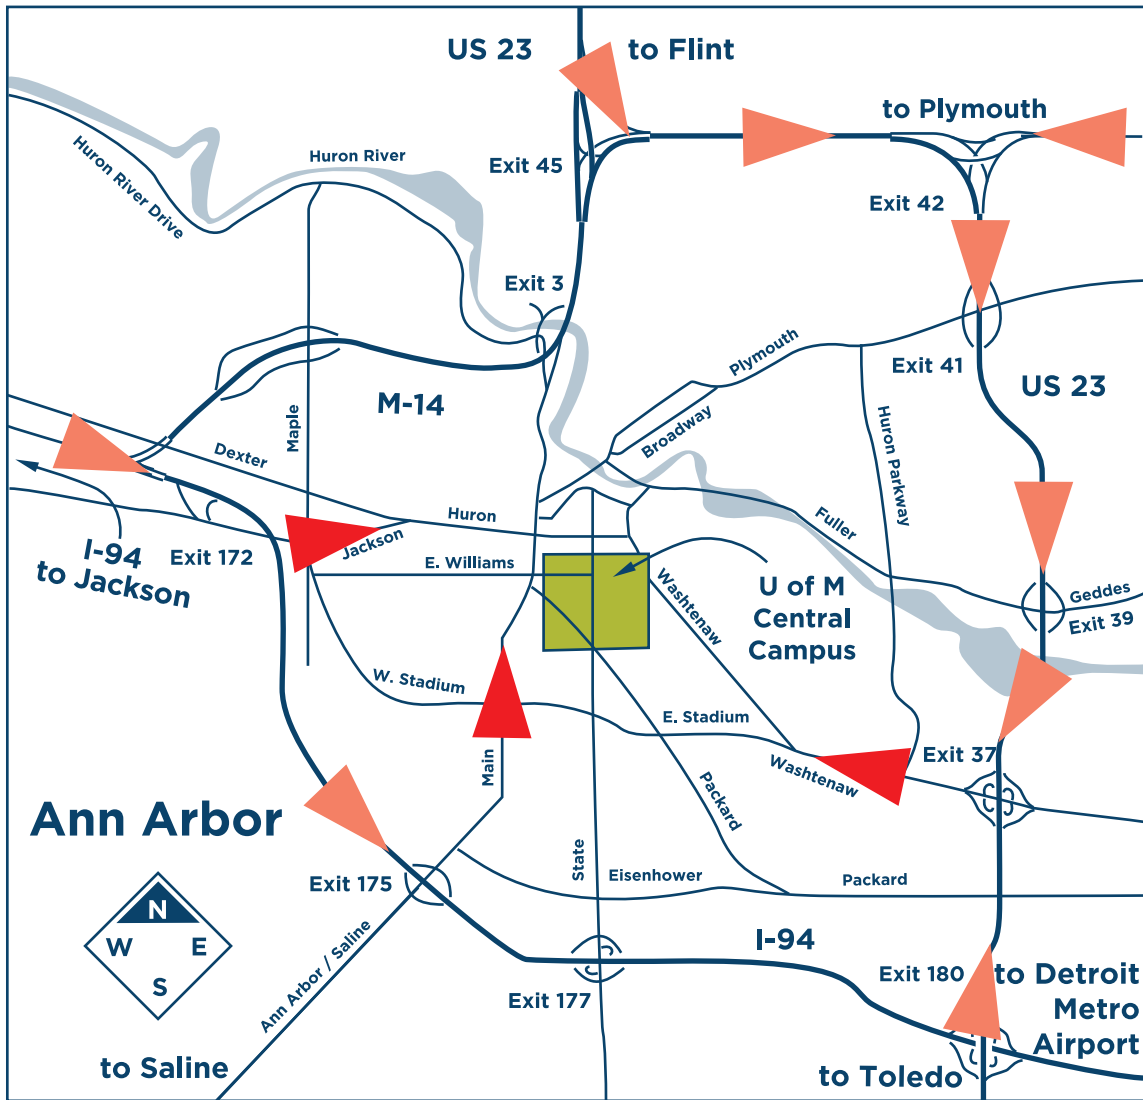

GUIDE TO YOUR CENTRAL CAMPUS RESIDENCE HALL

Move-In 2019

● East Quad

701 E University Ave, Ann Arbor, MI 48109

© 2019 University of Michigan Regents

Northbound State Street will be under construction during move-in. If you come to campus via I-94, please use exit 172 (Jackson Ave) or exit 175 (Ann Arbor-Saline Rd). If you are coming from US23, use exit 37B.

There are multiple construction projects taking place on Central Campus, please allow additional travel time.

To Central Campus Residence Halls

Enter on **State Street**

Northbound State Street will be under construction during move-in. If you come to campus via I-94, please use exit 172 (Jackson Ave) or exit 175 (Ann Arbor-Saline Rd). If you are coming from US23, use exit 37B.

There are multiple construction projects taking place on Central Campus, please allow additional travel time.