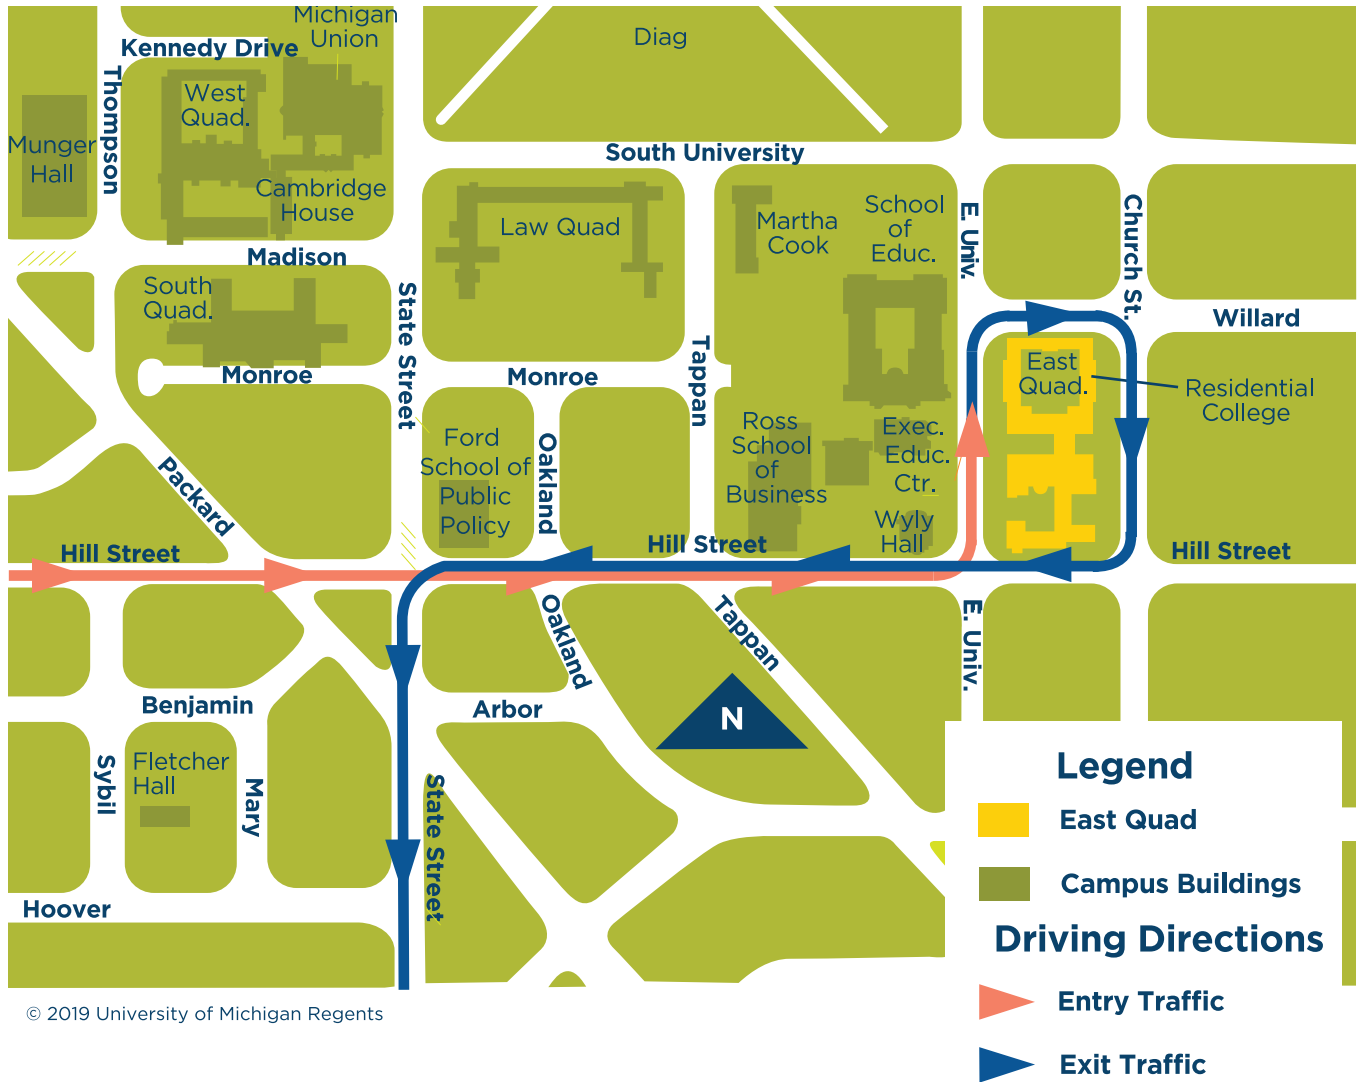

GUIDE TO YOUR CENTRAL CAMPUS RESIDENCE HALL

Move-In 2019

● East Quad

701 E University Ave, Ann Arbor, MI 48109

© 2019 University of Michigan Regents

Northbound State Street will be under construction during move-in. If you come to campus via I-94, please use exit 172 (Jackson Ave) or exit 175 (Ann Arbor-Saline Rd). If you are coming from US23, use exit 37B.

There are multiple construction projects taking place on Central Campus, please allow additional travel time.

To Central Campus Residence Halls

Enter on **State Street**

Northbound State Street will be under construction during move-in. If you come to campus via I-94, please use exit 172 (Jackson Ave) or exit 175 (Ann Arbor-Saline Rd). If you are coming from US23, use exit 37B.

There are multiple construction projects taking place on Central Campus, please allow additional travel time.