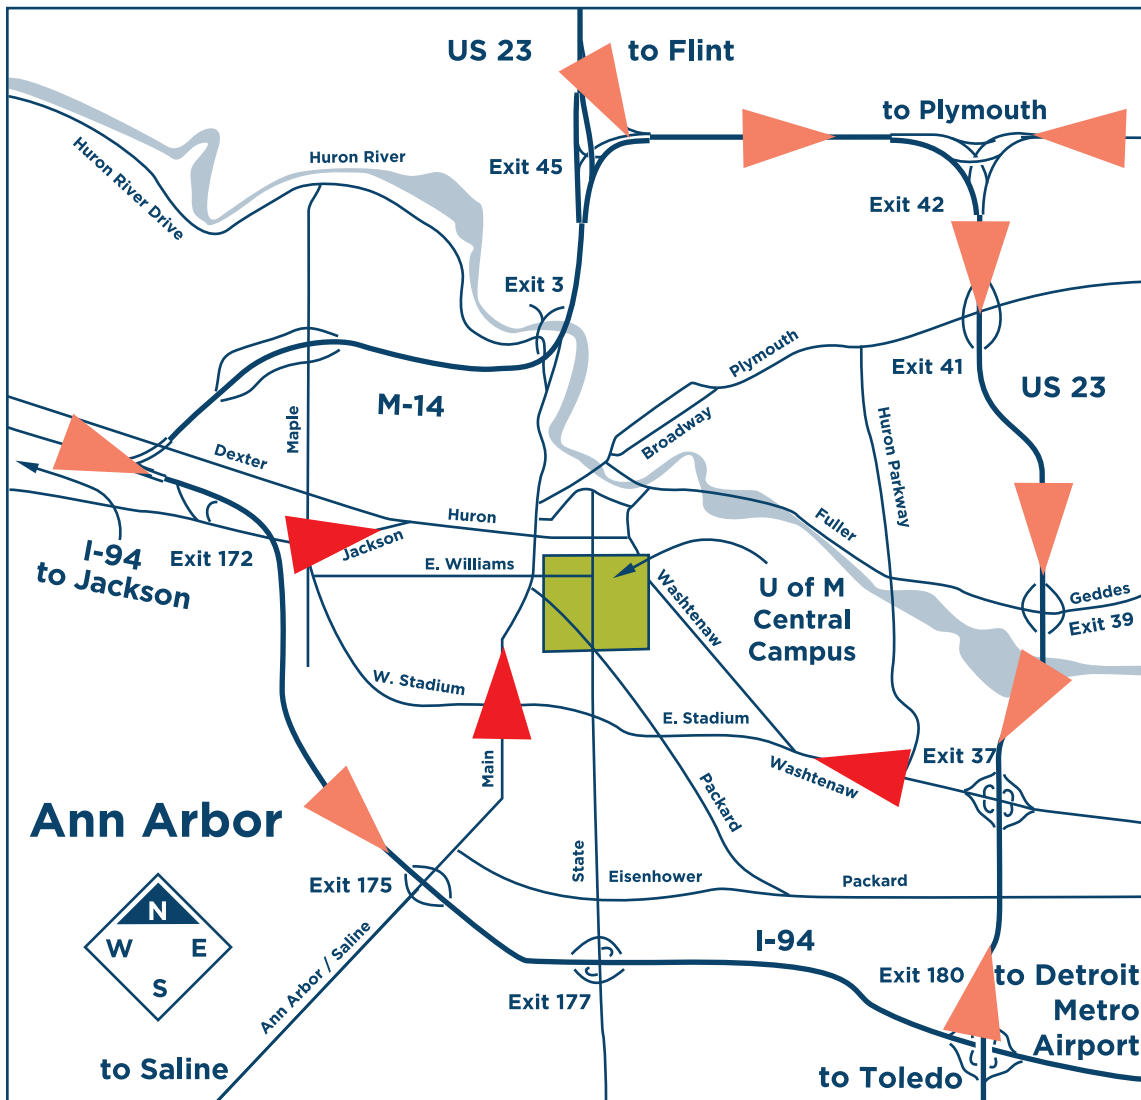

GUIDE TO YOUR CENTRAL CAMPUS RESIDENCE HALL Move-In 2019

● Betsy Barbour ● Helen Newberry

Betsy Barbour: 420 S State St, Ann Arbor, MI 48109

Helen Newberry: 432 S State St, Ann Arbor, MI 48109

© 2019 University of Michigan Regents

Northbound State Street will be under construction during move-in. If you come to campus via I-94, please use exit 172 (Jackson Ave) or exit 175 (Ann Arbor-Saline Rd). If you are coming from US23, use exit 37B.

There are multiple construction projects taking place on Central Campus, please allow additional travel time.

To Central Campus Residence Halls

Enter on **State Street**

Northbound State Street will be under construction during move-in. If you come to campus via I-94, please use exit 172 (Jackson Ave) or exit 175 (Ann Arbor-Saline Rd). If you are coming from US23, use exit 37B.

There are multiple construction projects taking place on Central Campus, please allow additional travel time.