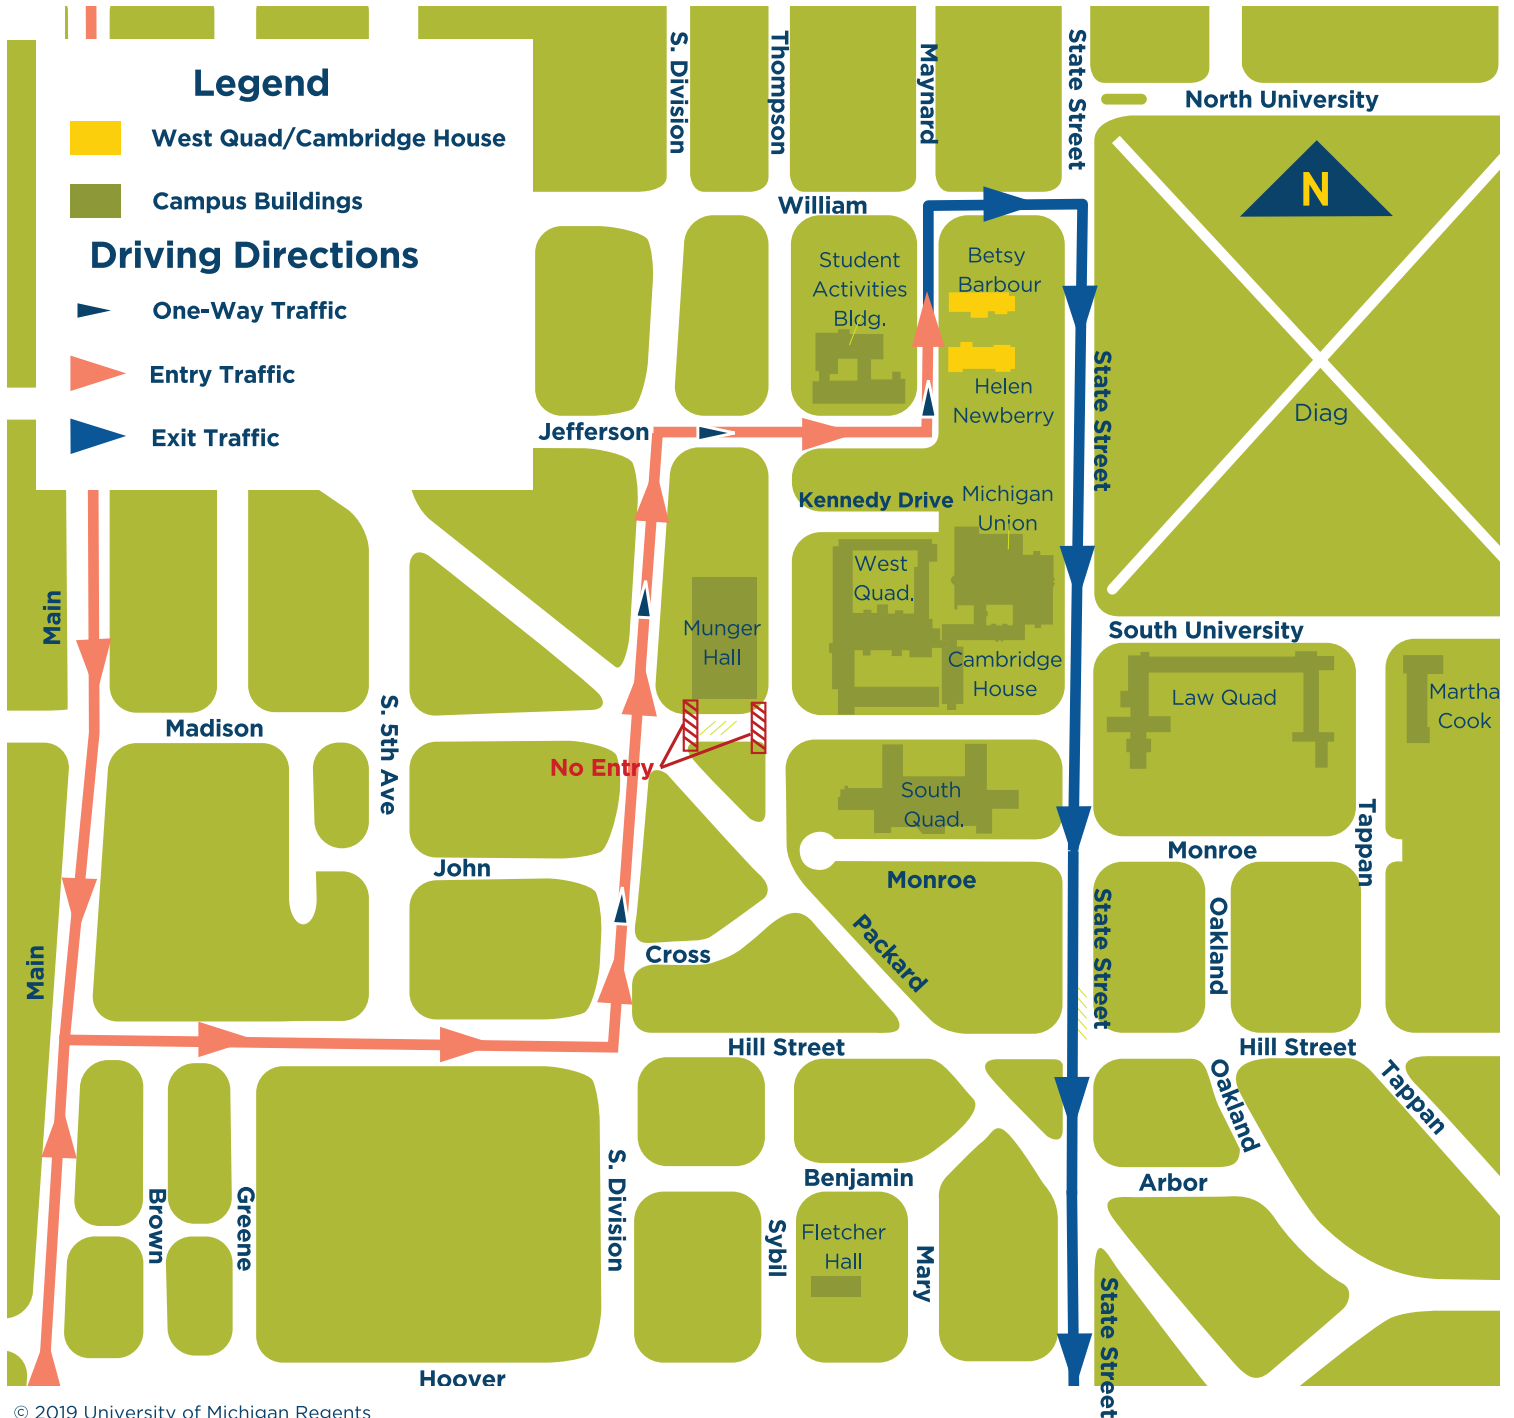

GUIDE TO YOUR CENTRAL CAMPUS RESIDENCE HALL Move-In 2019

● Betsy Barbour ● Helen Newberry

Betsy Barbour: 420 S State St, Ann Arbor, MI 48109

Helen Newberry: 432 S State St, Ann Arbor, MI 48109

© 2019 University of Michigan Regents

Northbound State Street will be under construction during move-in. If you come to campus via I-94, please use exit 172 (Jackson Ave) or exit 175 (Ann Arbor-Saline Rd). If you are coming from US23, use exit 37B.

There are multiple construction projects taking place on Central Campus, please allow additional travel time.

To Central Campus Residence Halls

Enter on **State Street**

Northbound State Street will be under construction during move-in. If you come to campus via I-94, please use exit 172 (Jackson Ave) or exit 175 (Ann Arbor-Saline Rd). If you are coming from US23, use exit 37B.

There are multiple construction projects taking place on Central Campus, please allow additional travel time.