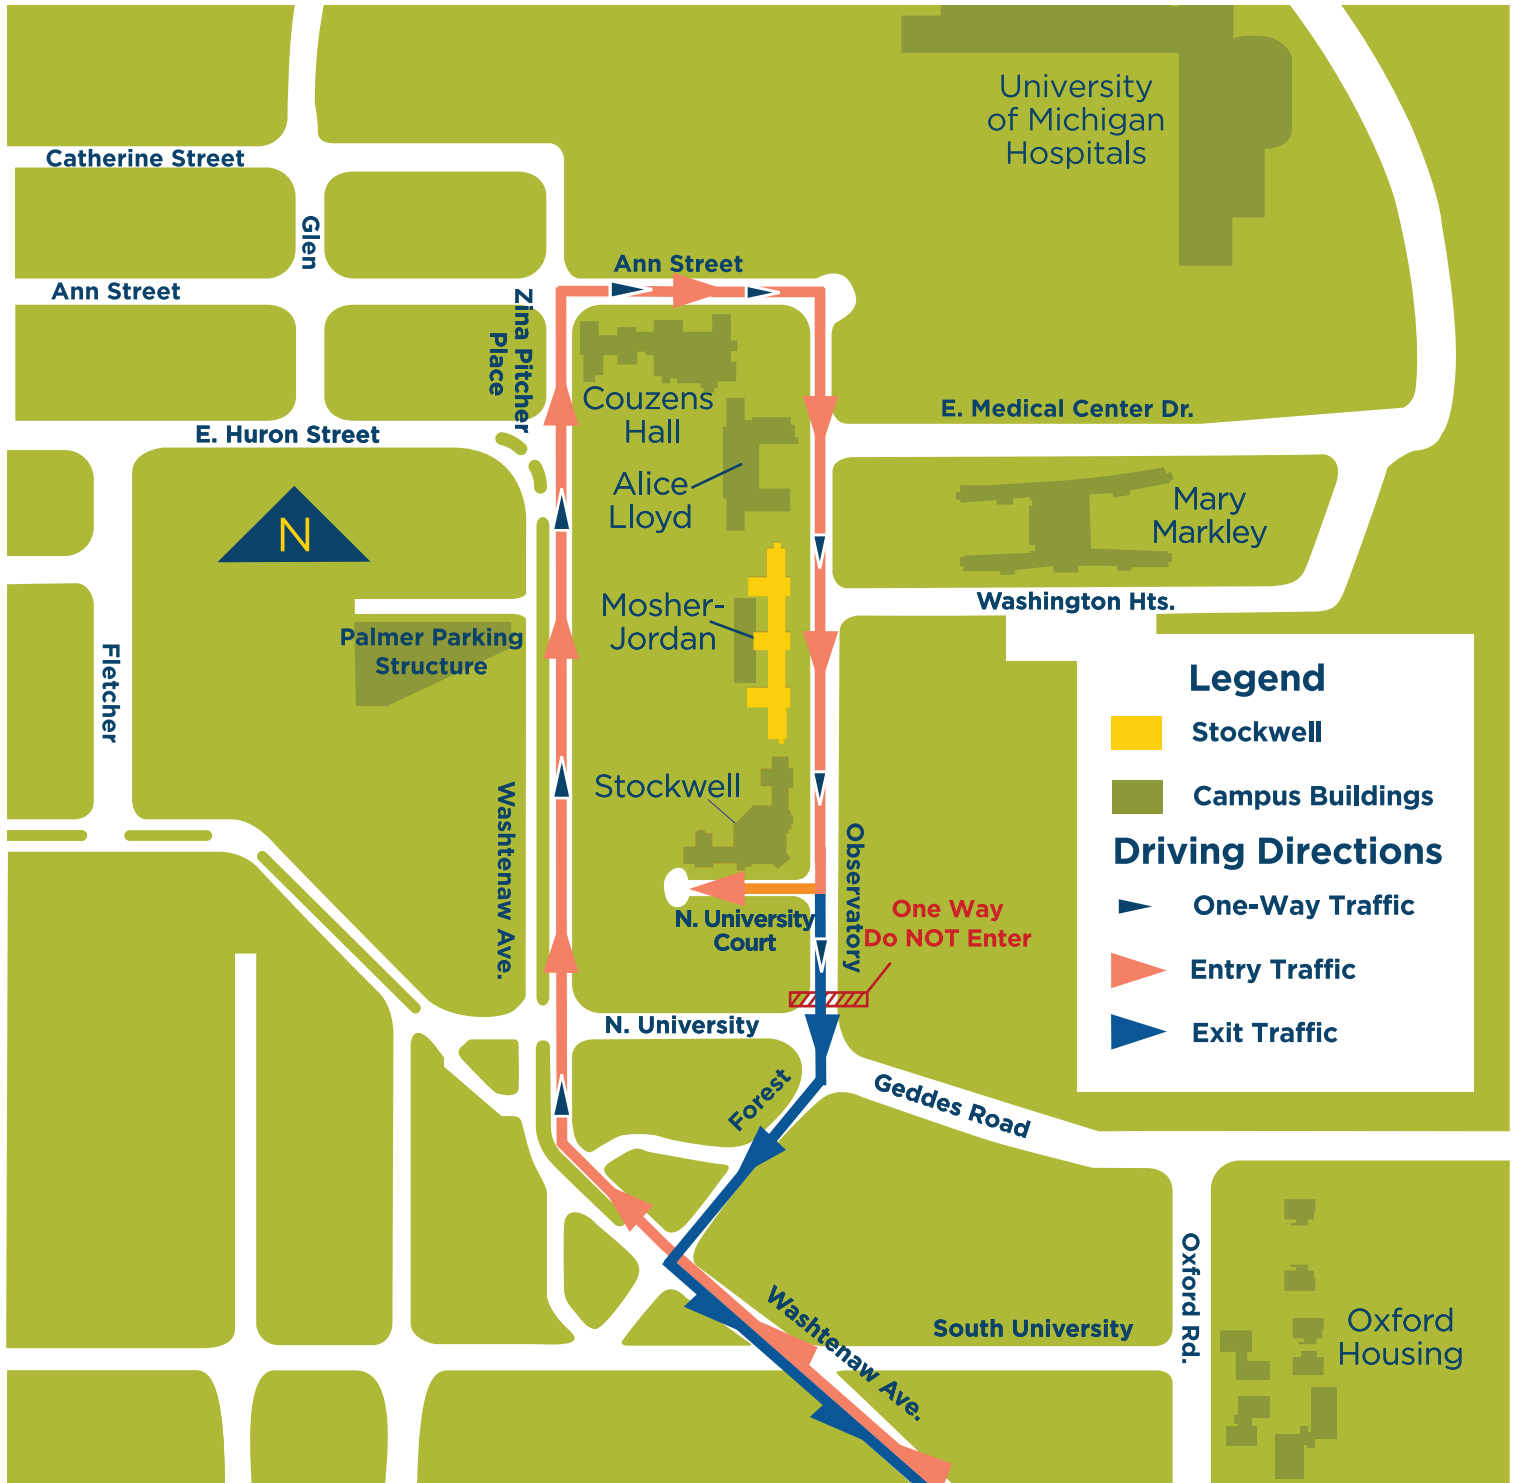

GUIDE TO YOUR HILL AREA RESIDENCE HALL Move-In 2021

● Moshers Jordan

200 Observatory St., Ann Arbor, MI 48109

Be prepared for traffic slow downs at times near Washtenaw and Zina Pitcher.

To Hill Area Residence Halls

Enter on **Washtenaw Avenue**