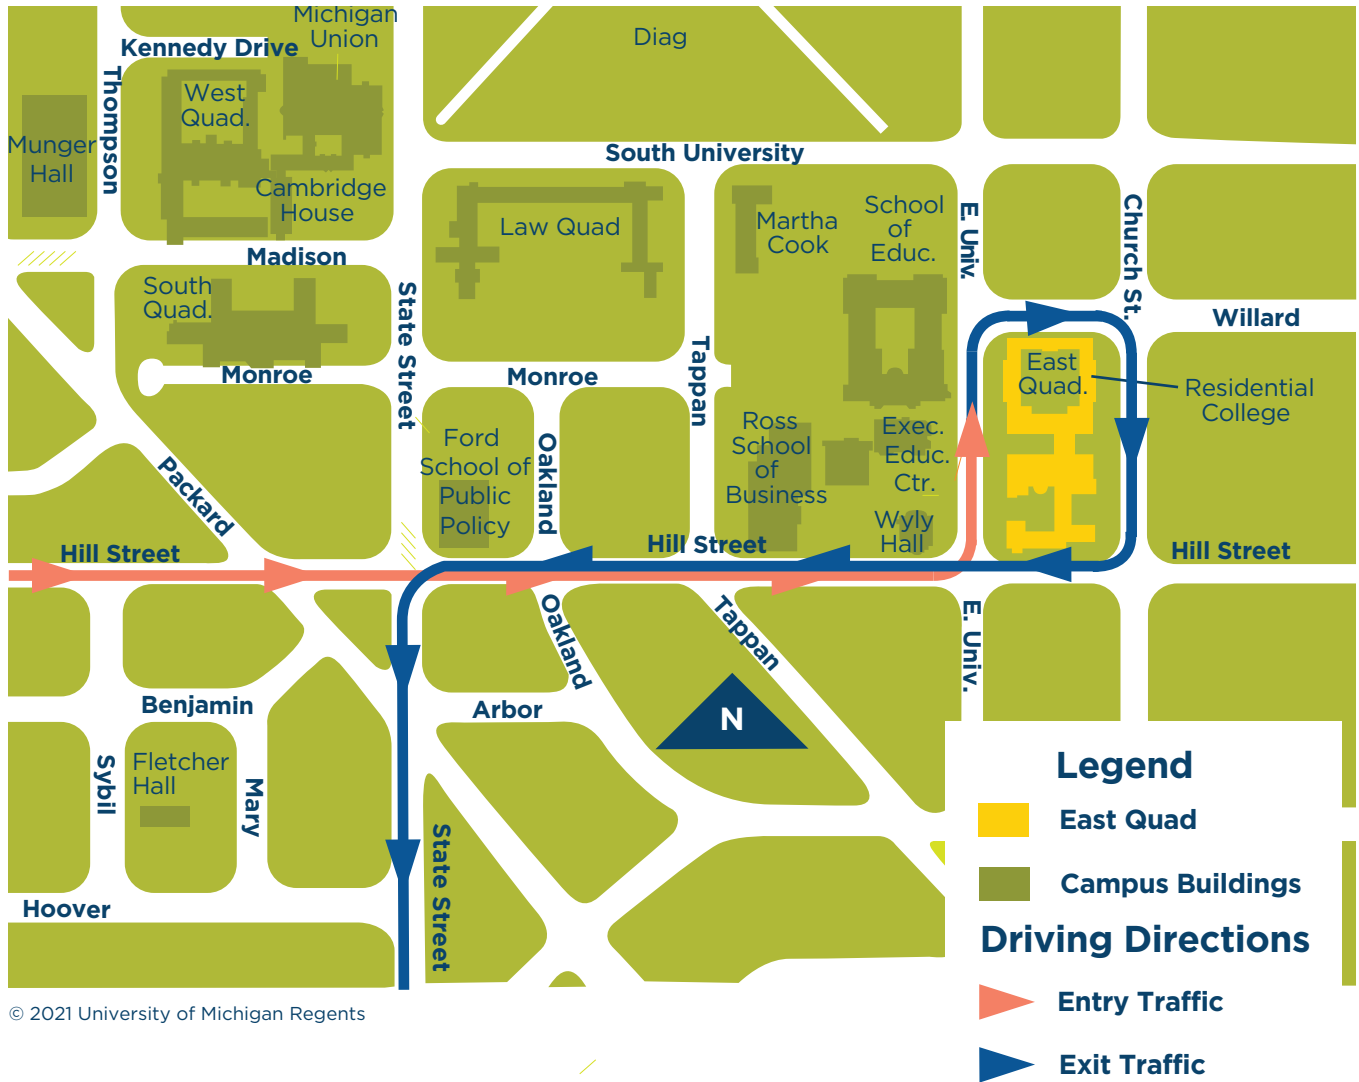

GUIDE TO YOUR CENTRAL CAMPUS RESIDENCE HALL

Move-In 2021

● East Quad

701 E. University Ave., Ann Arbor, MI 48109

To Central Campus Residence Halls

Enter on **State Street**