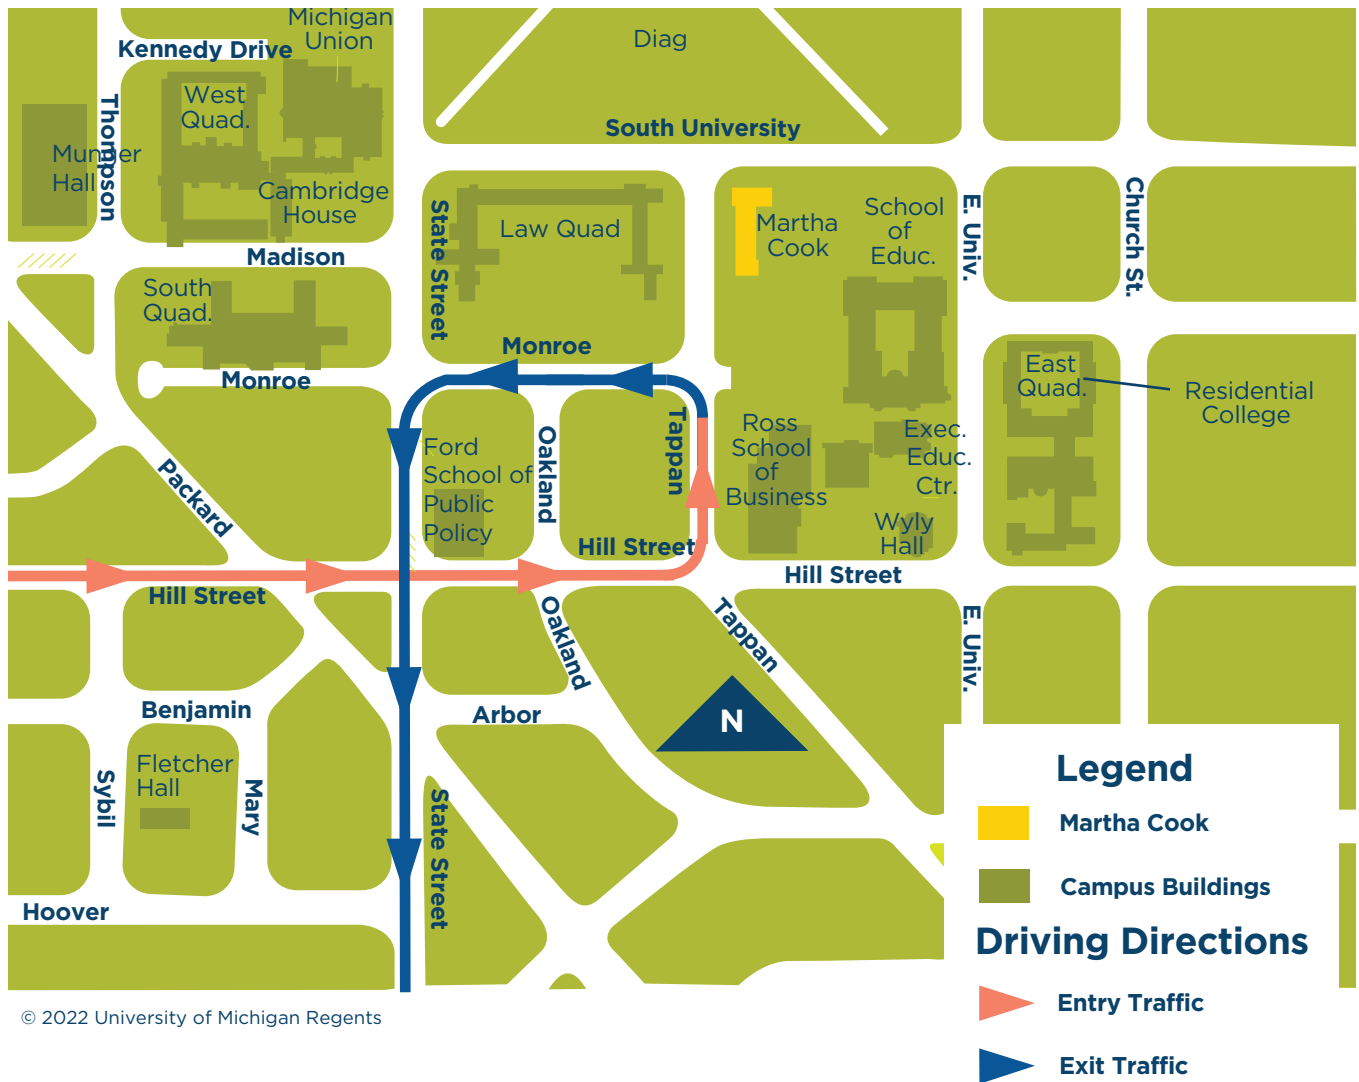

GUIDE TO YOUR CENTRAL CAMPUS RESIDENCE HALL

Move-In 2022

● Martha Cook

906 S. University Ave., Ann Arbor, MI 48109

To Central Campus Residence Halls

Enter on **State Street**

State Street will be closed from William to Liberty.