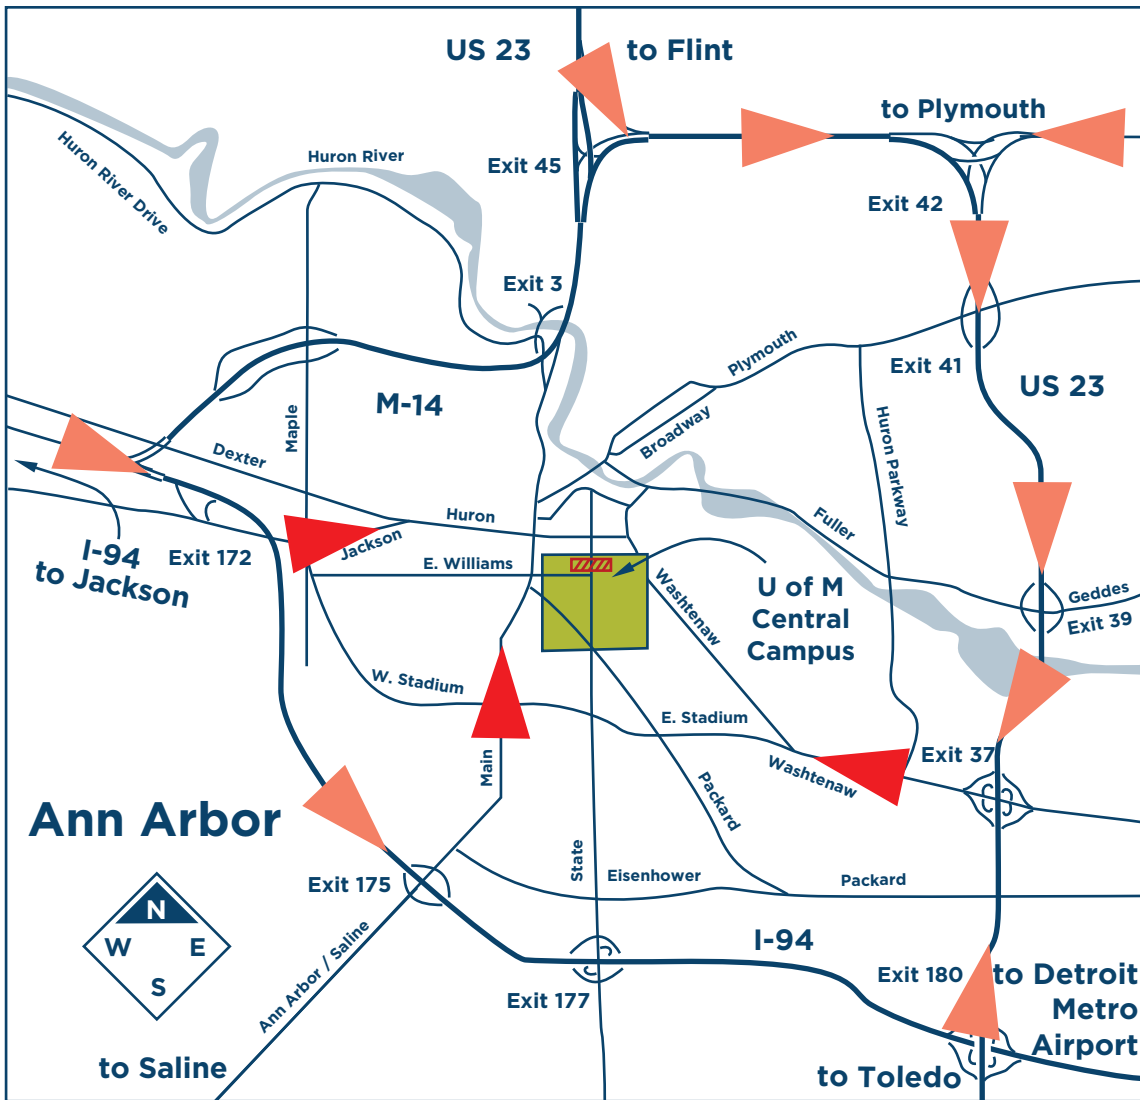

GUIDE TO YOUR CENTRAL CAMPUS RESIDENCE HALL

Move-In 2022

● Martha Cook

906 S. University Ave., Ann Arbor, MI 48109

To Central Campus Residence Halls

Enter on **State Street**

State Street will be closed from William to Liberty.