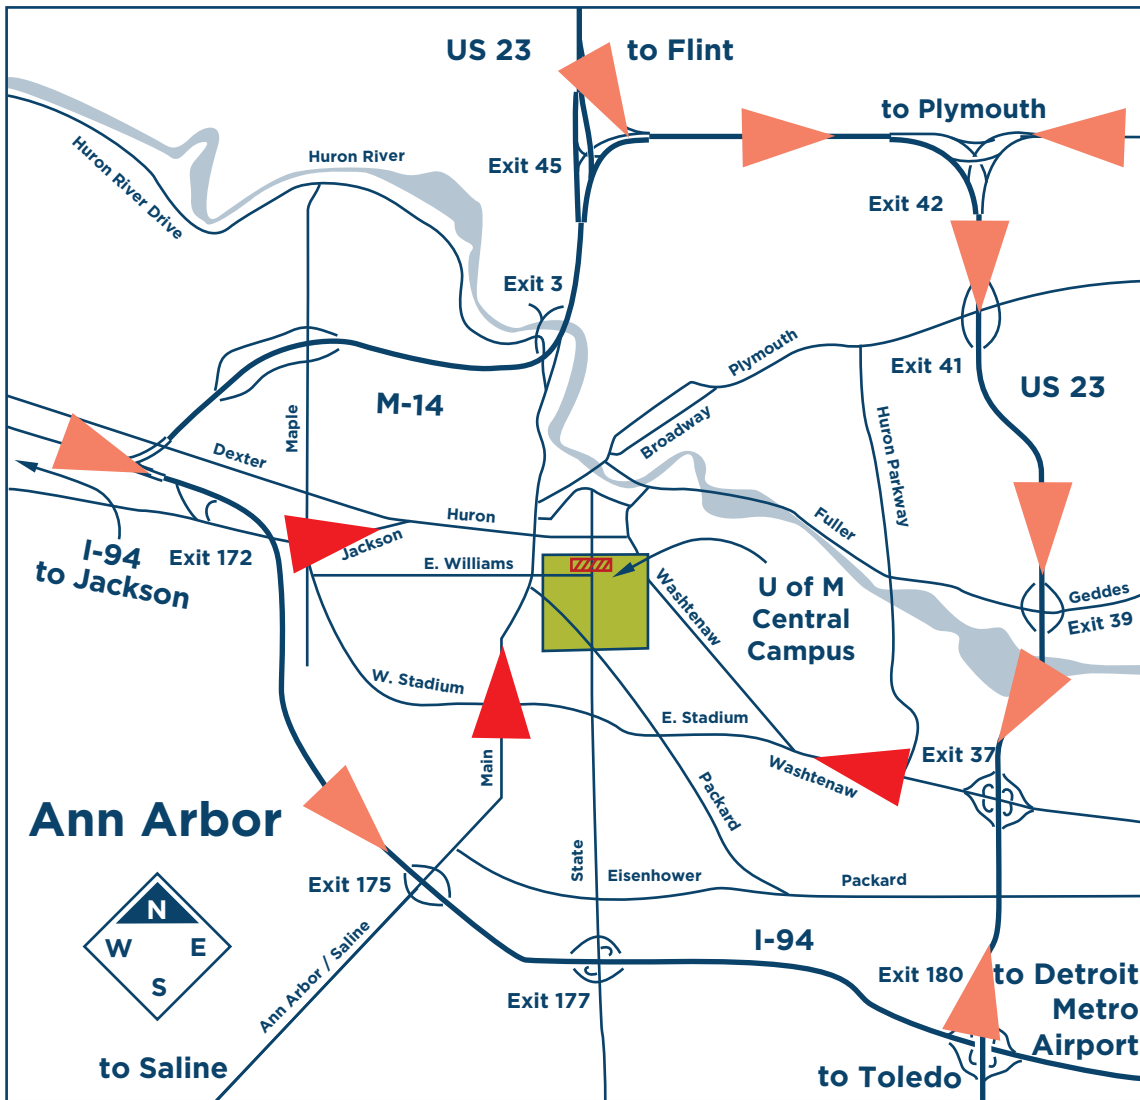

GUIDE TO YOUR CENTRAL CAMPUS RESIDENCE HALL

Move-In 2022

● Fletcher Hall

915 Sybil St., Ann Arbor, MI 48104

© 2022 University of Michigan Regents

Please Note: Check-in is at South Quad.

To Central Campus Residence Halls

Enter on **State Street**

State Street will be closed from William to Liberty.