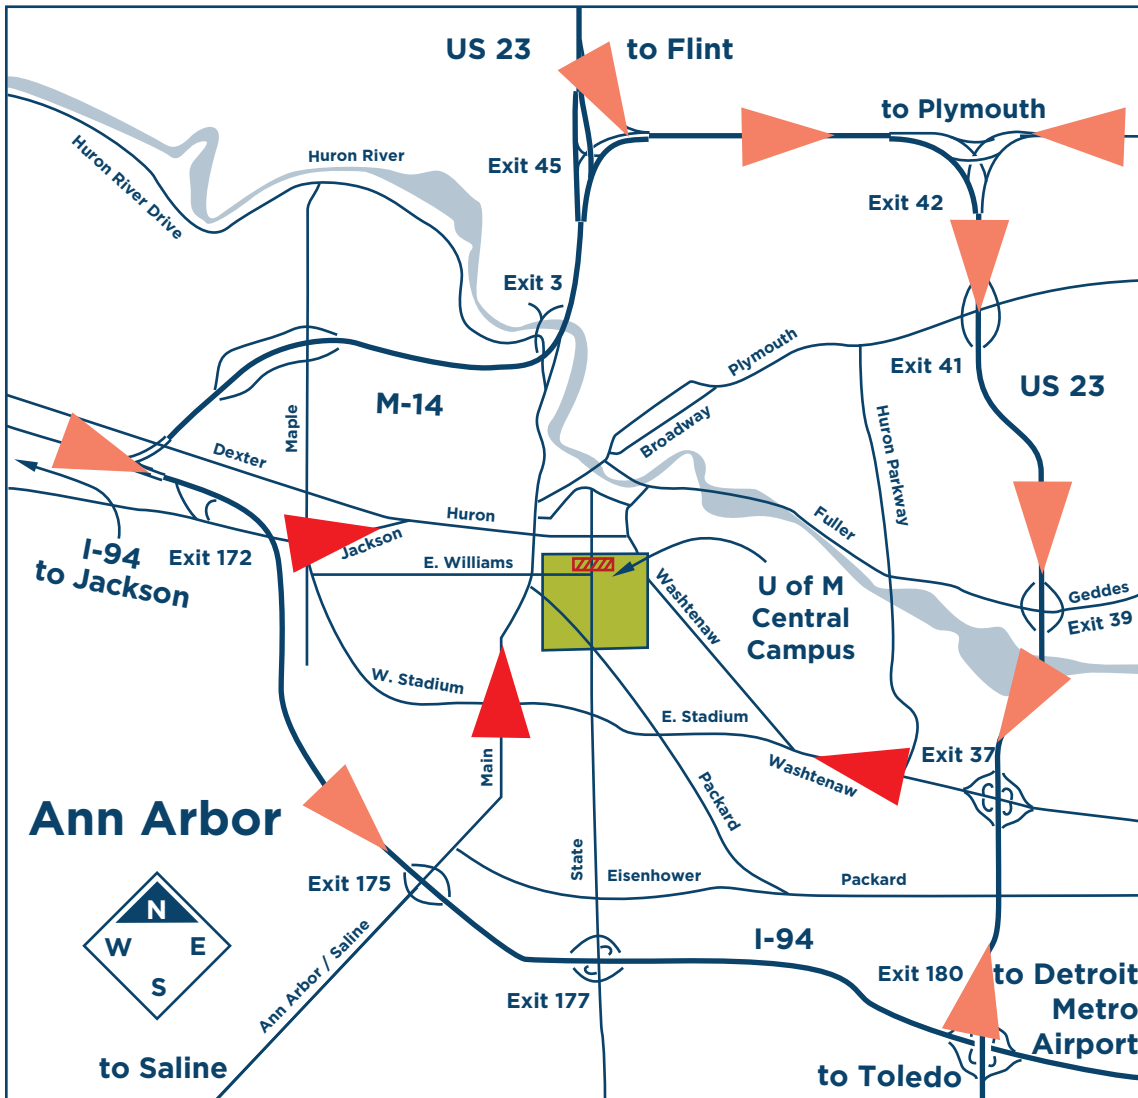

GUIDE TO YOUR CENTRAL CAMPUS RESIDENCE HALL

Move-In 2022

● South Quad

600 E. Madison St., Ann Arbor, MI 48109

State Street will be closed from William to Liberty.

To Central Campus Residence Halls

Enter on **State Street**

State Street will be closed from William to Liberty.