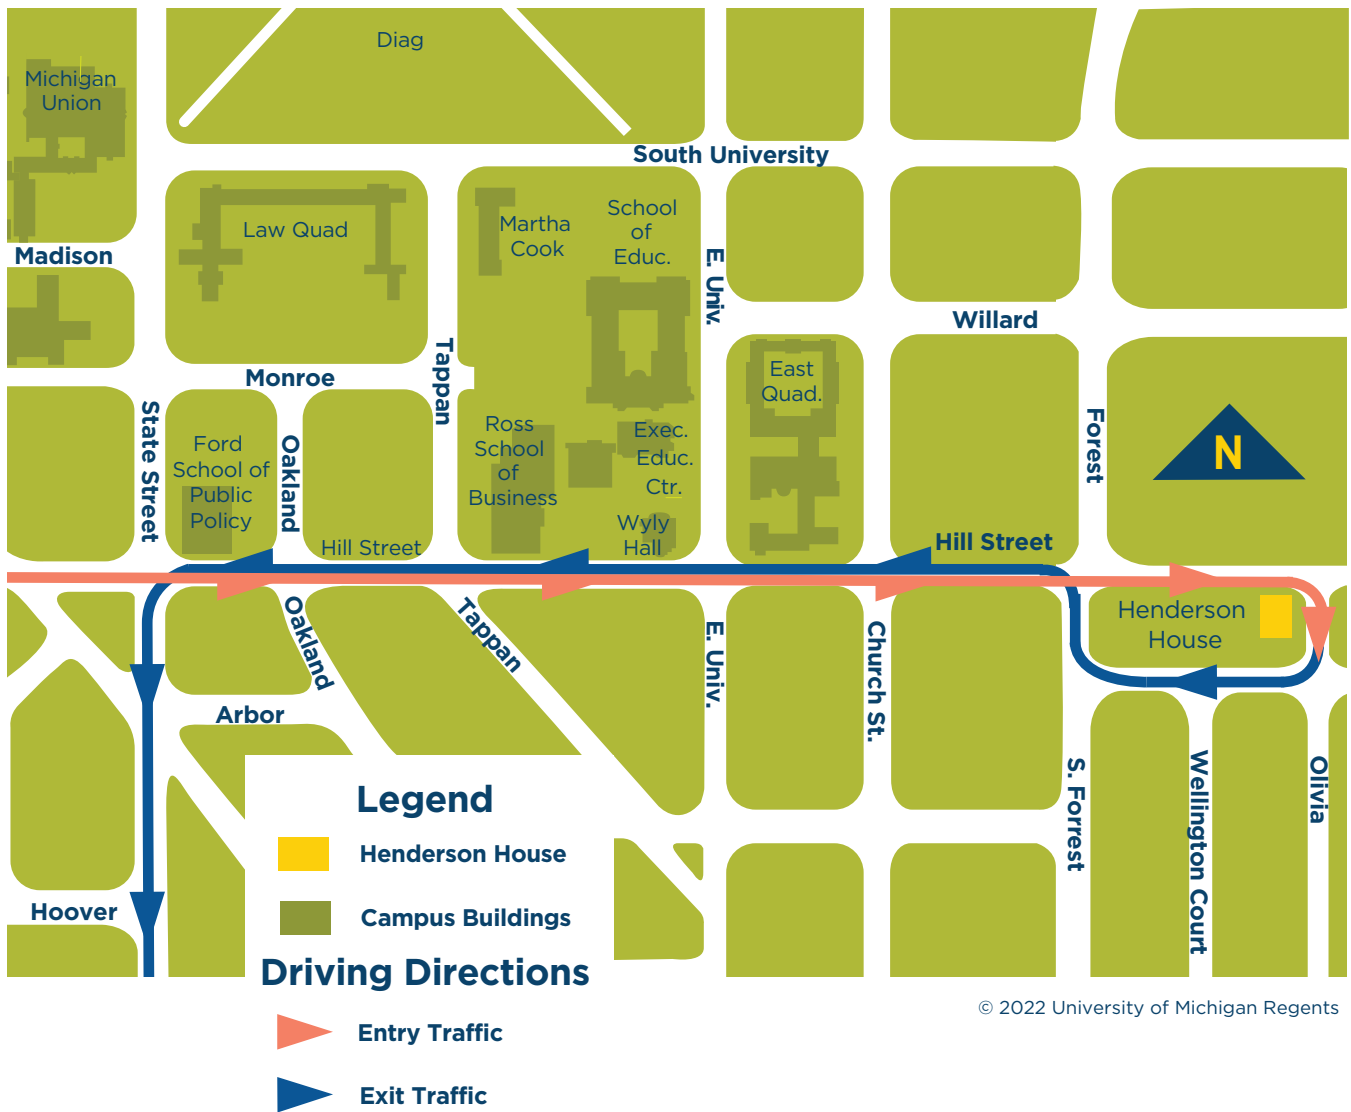

GUIDE TO YOUR CENTRAL CAMPUS RESIDENCE HALL

Move-In 2022

● Henderson House

1330 Hill St., Ann Arbor, MI 48104

To Central Campus Residence Halls

Enter on **State Street**

State Street will be closed from William to Liberty.