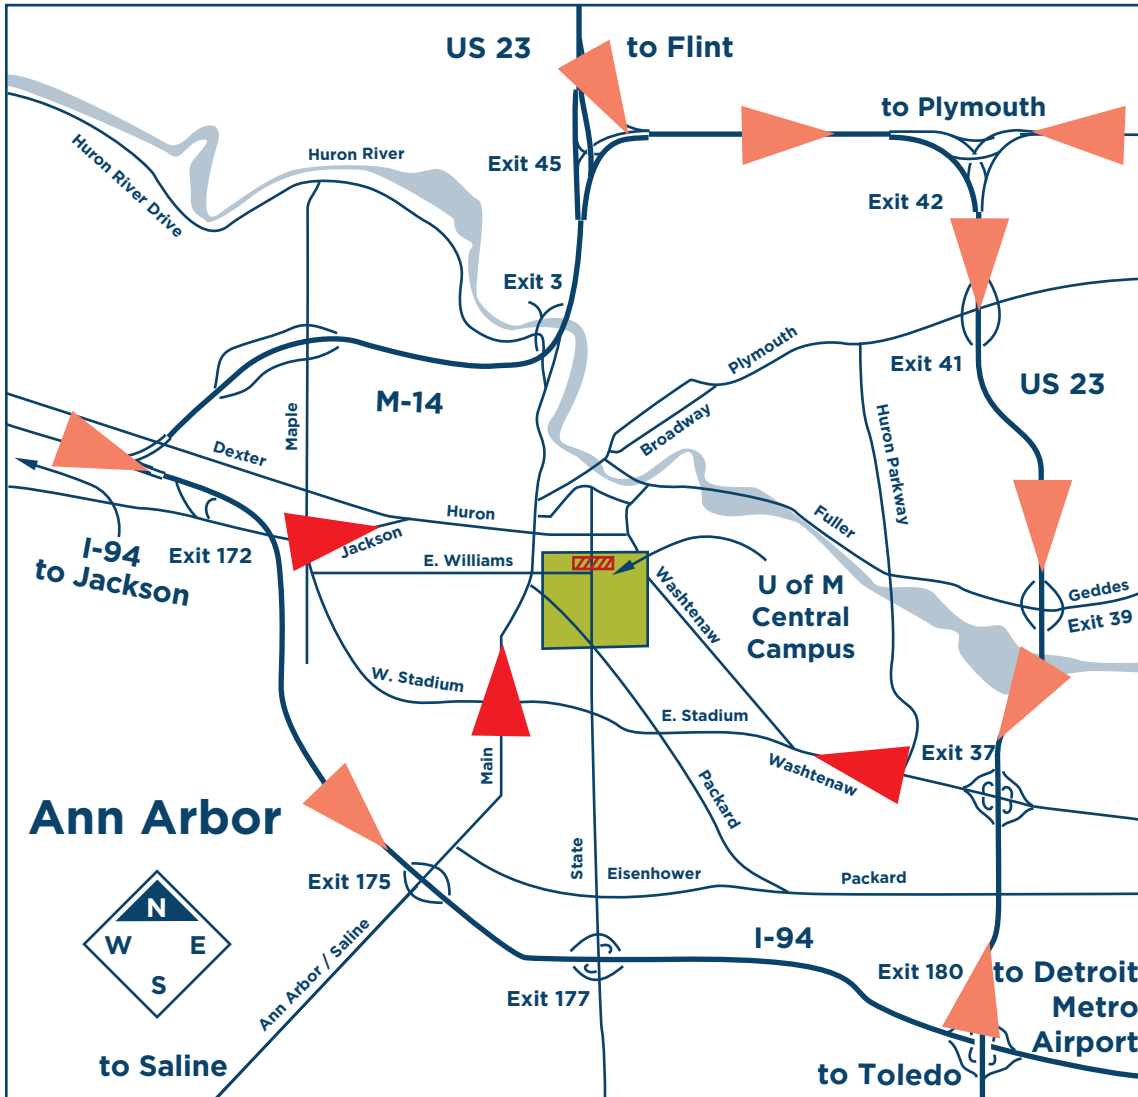

GUIDE TO YOUR CENTRAL CAMPUS RESIDENCE HALL

Move-In 2022

● Henderson House

1330 Hill St., Ann Arbor, MI 48104

To Central Campus Residence Halls

Enter on **State Street**

State Street will be closed from William to Liberty.