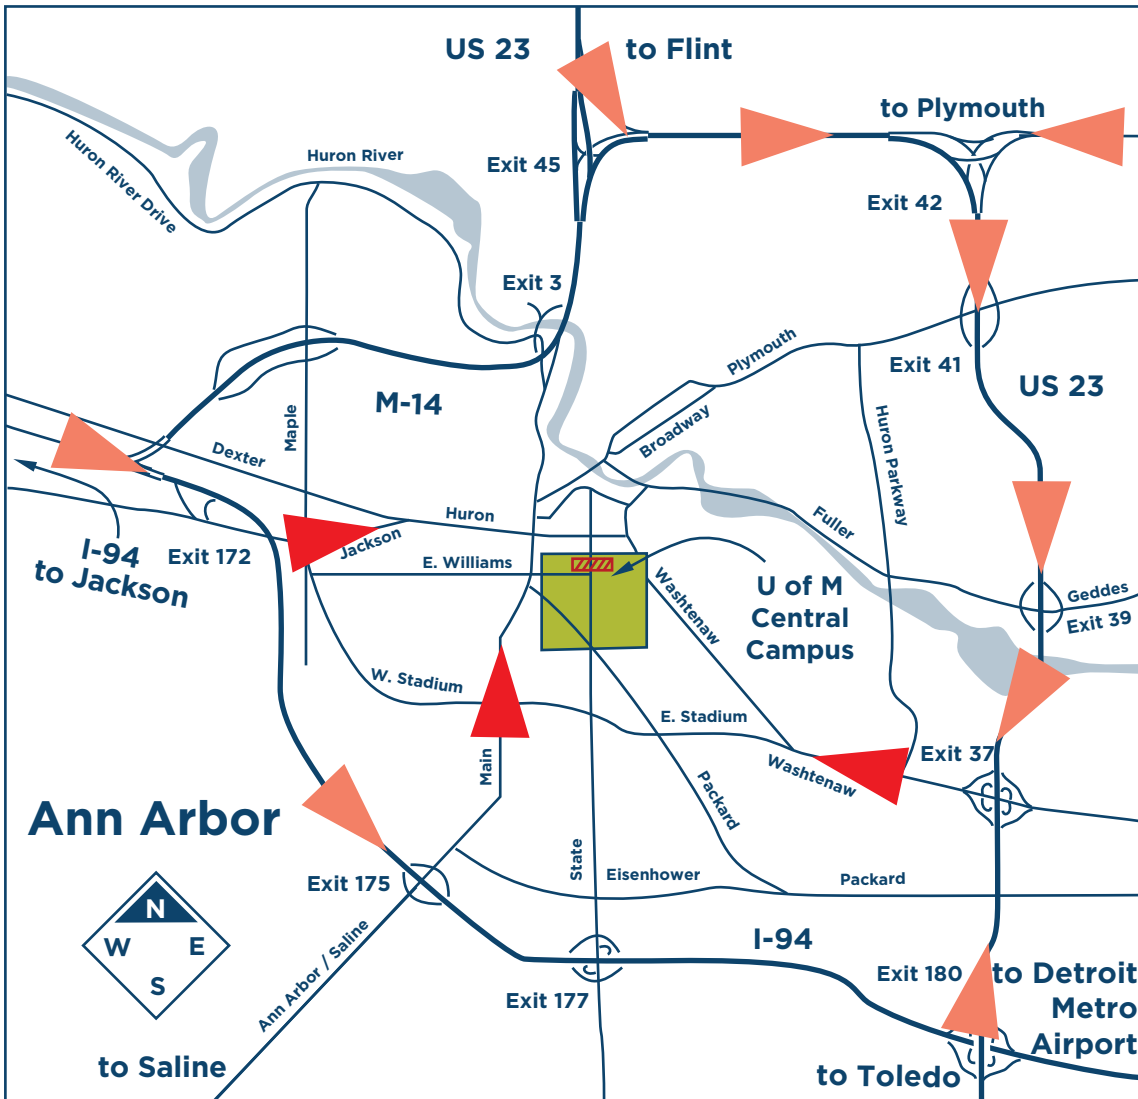

GUIDE TO YOUR CENTRAL CAMPUS RESIDENCE HALL

Move-In 2022

● North Quad

105 S. State St., Ann Arbor, MI 48109

State Street will be closed from William to Liberty.

To Central Campus Residence Halls

Enter on **State Street**

State Street will be closed from William to Liberty.