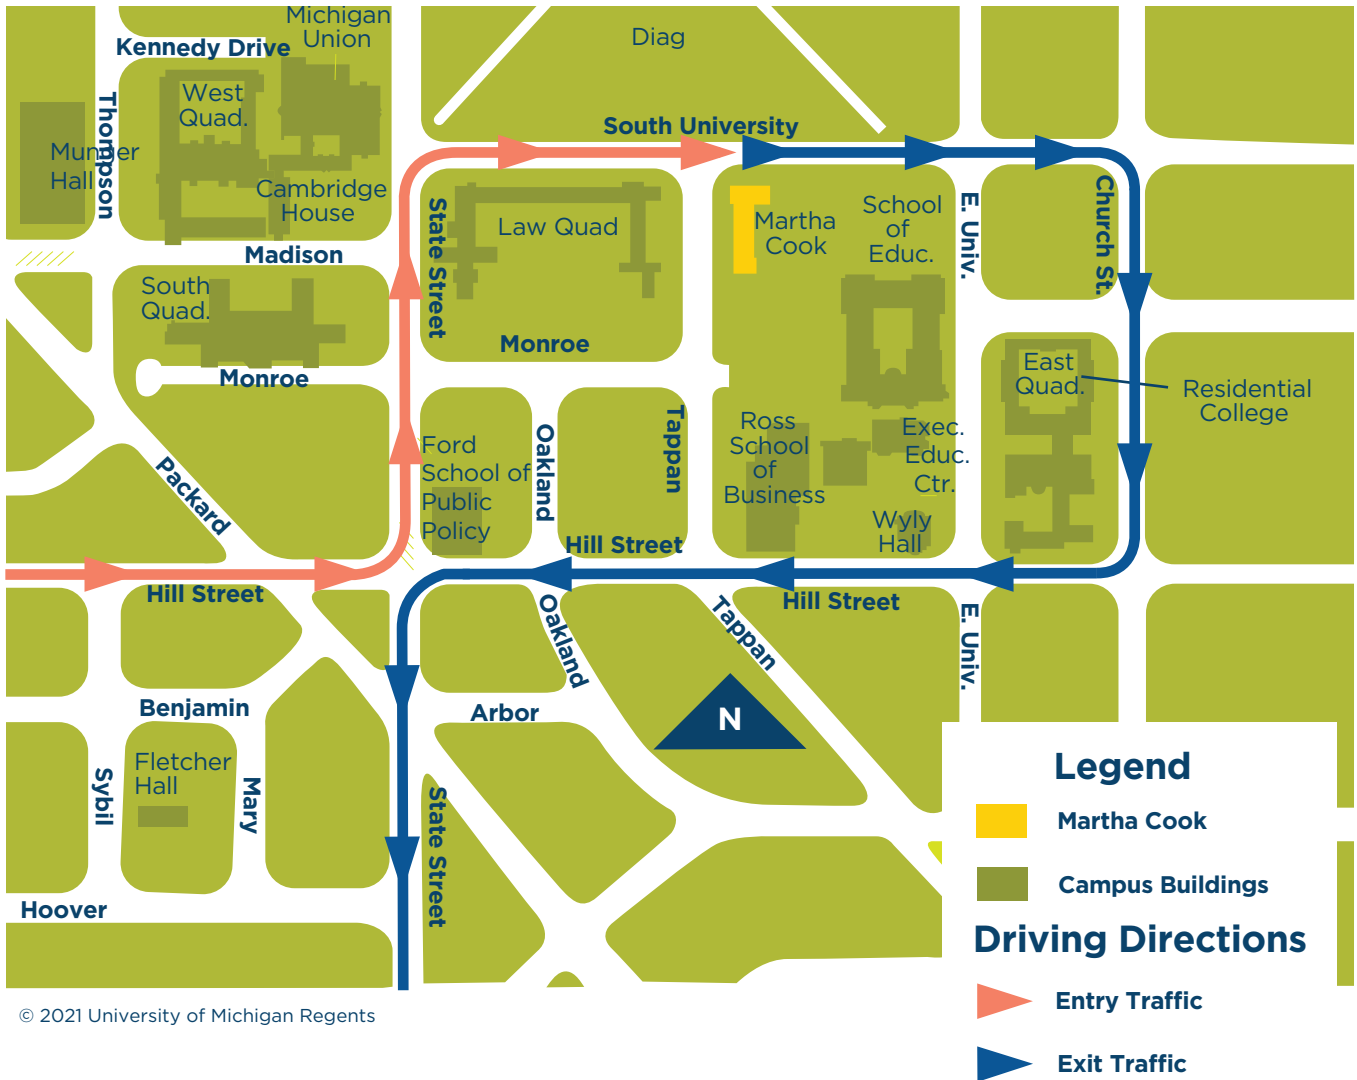

GUIDE TO YOUR CENTRAL CAMPUS RESIDENCE HALL

Move-In 2021

● Martha Cook

906 S. University Ave., Ann Arbor, MI 48109

To Central Campus Residence Halls

Enter on **State Street**