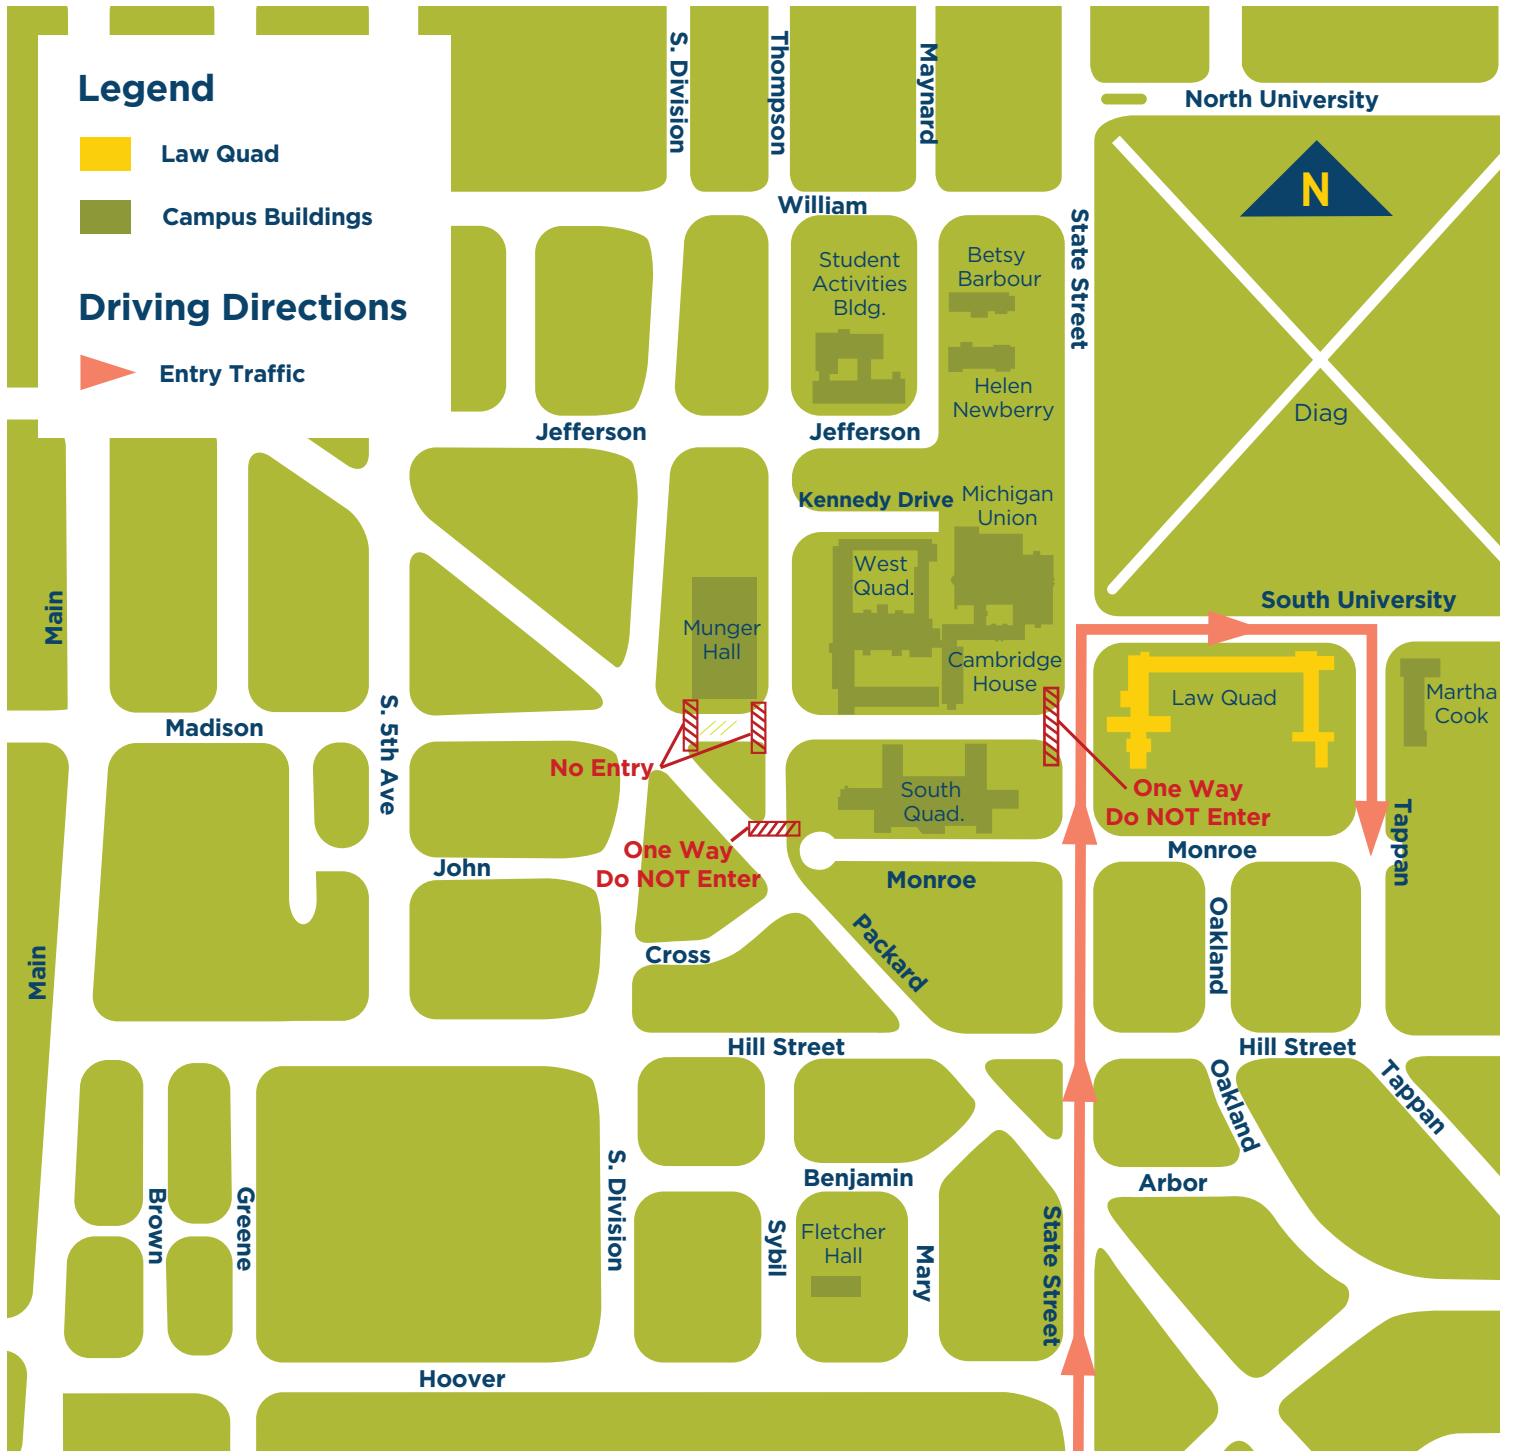

# GUIDE TO YOUR CENTRAL CAMPUS RESIDENCE HALL

## Move-In 2021

● Law Quad

625 S State St., Ann Arbor, MI 48109

# To Central Campus Residence Halls

Enter on **State Street**