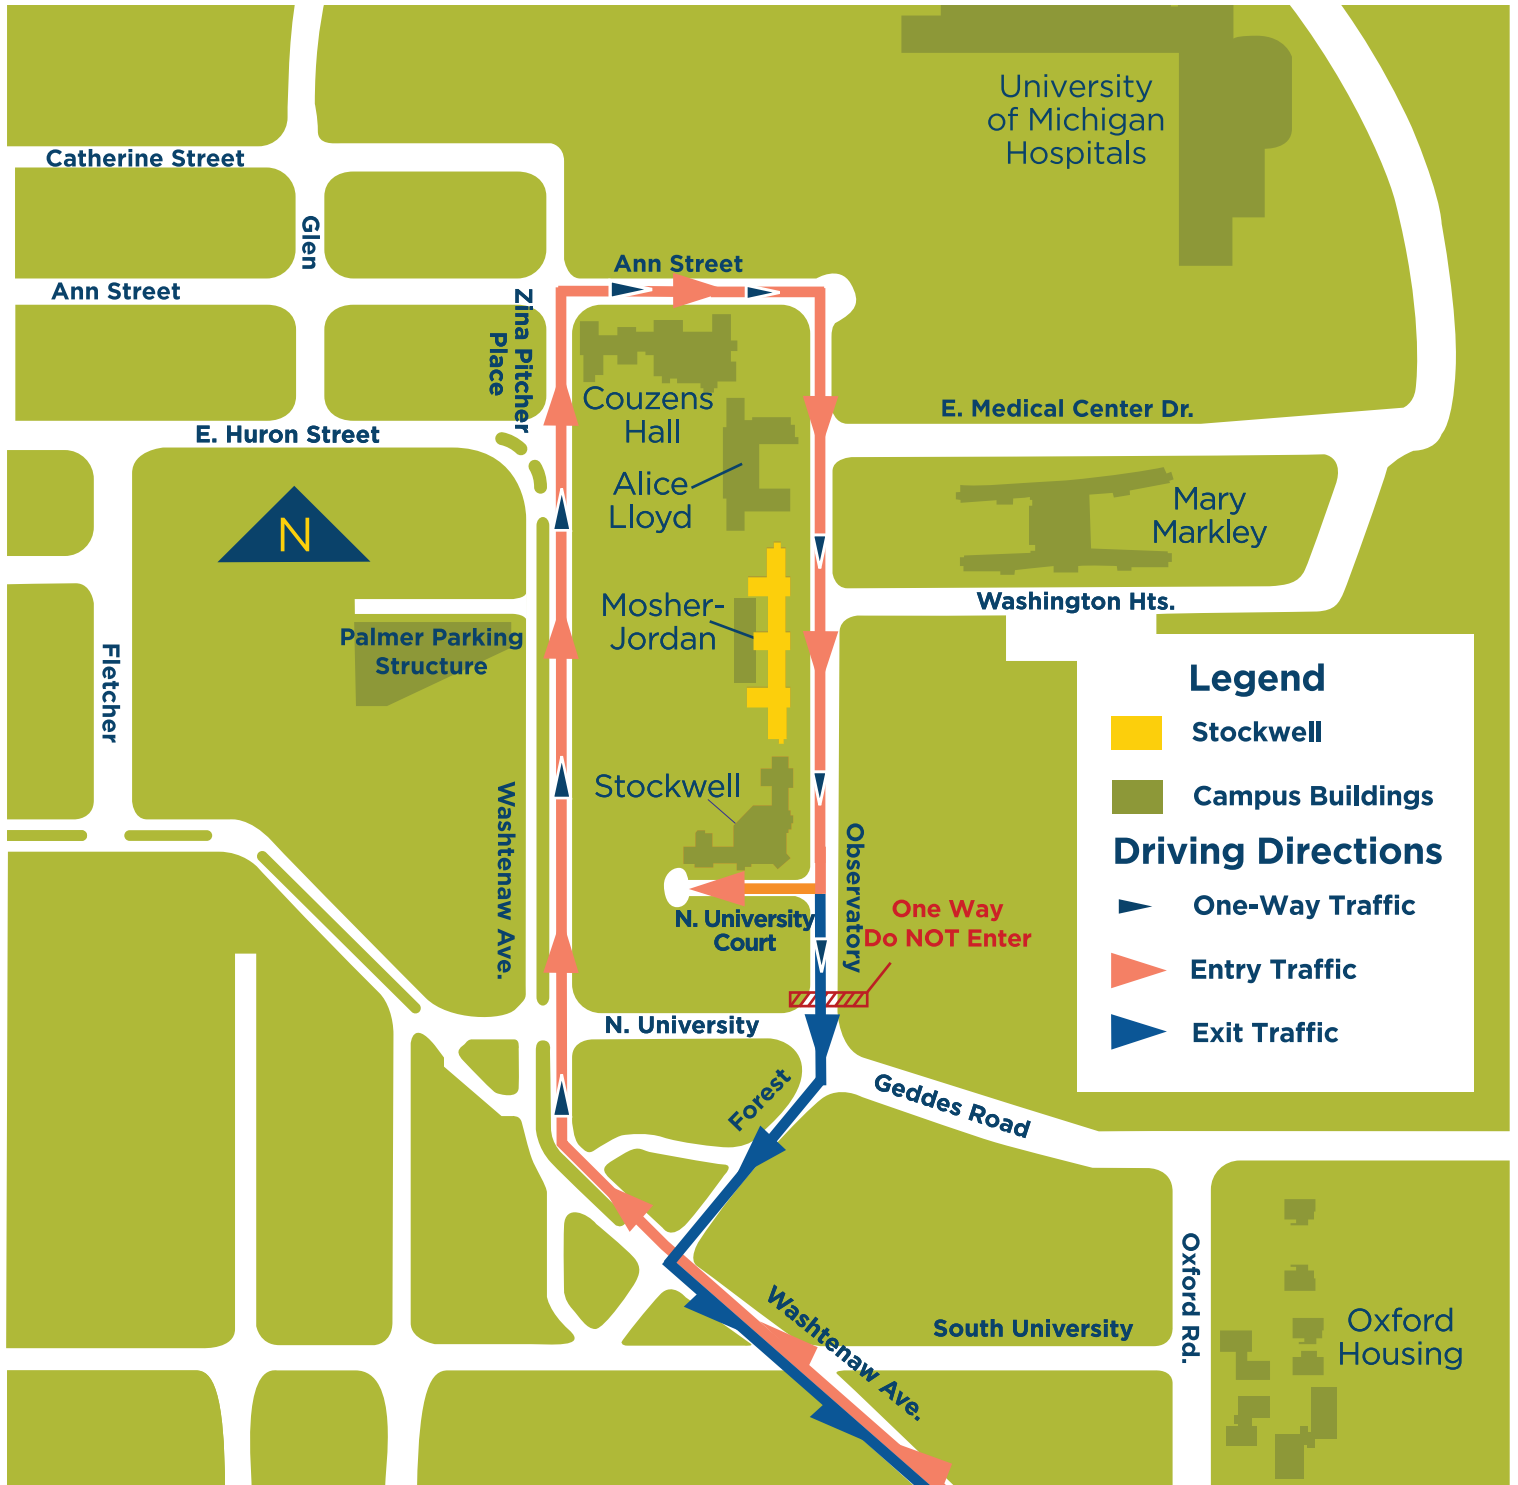

GUIDE TO YOUR HILL AREA RESIDENCE HALL Move-In 2019

● Moshers Jordan

200 Observatory St, Ann Arbor, MI 48109

To Hill Area Residence Halls

Enter on **Washtenaw Avenue**