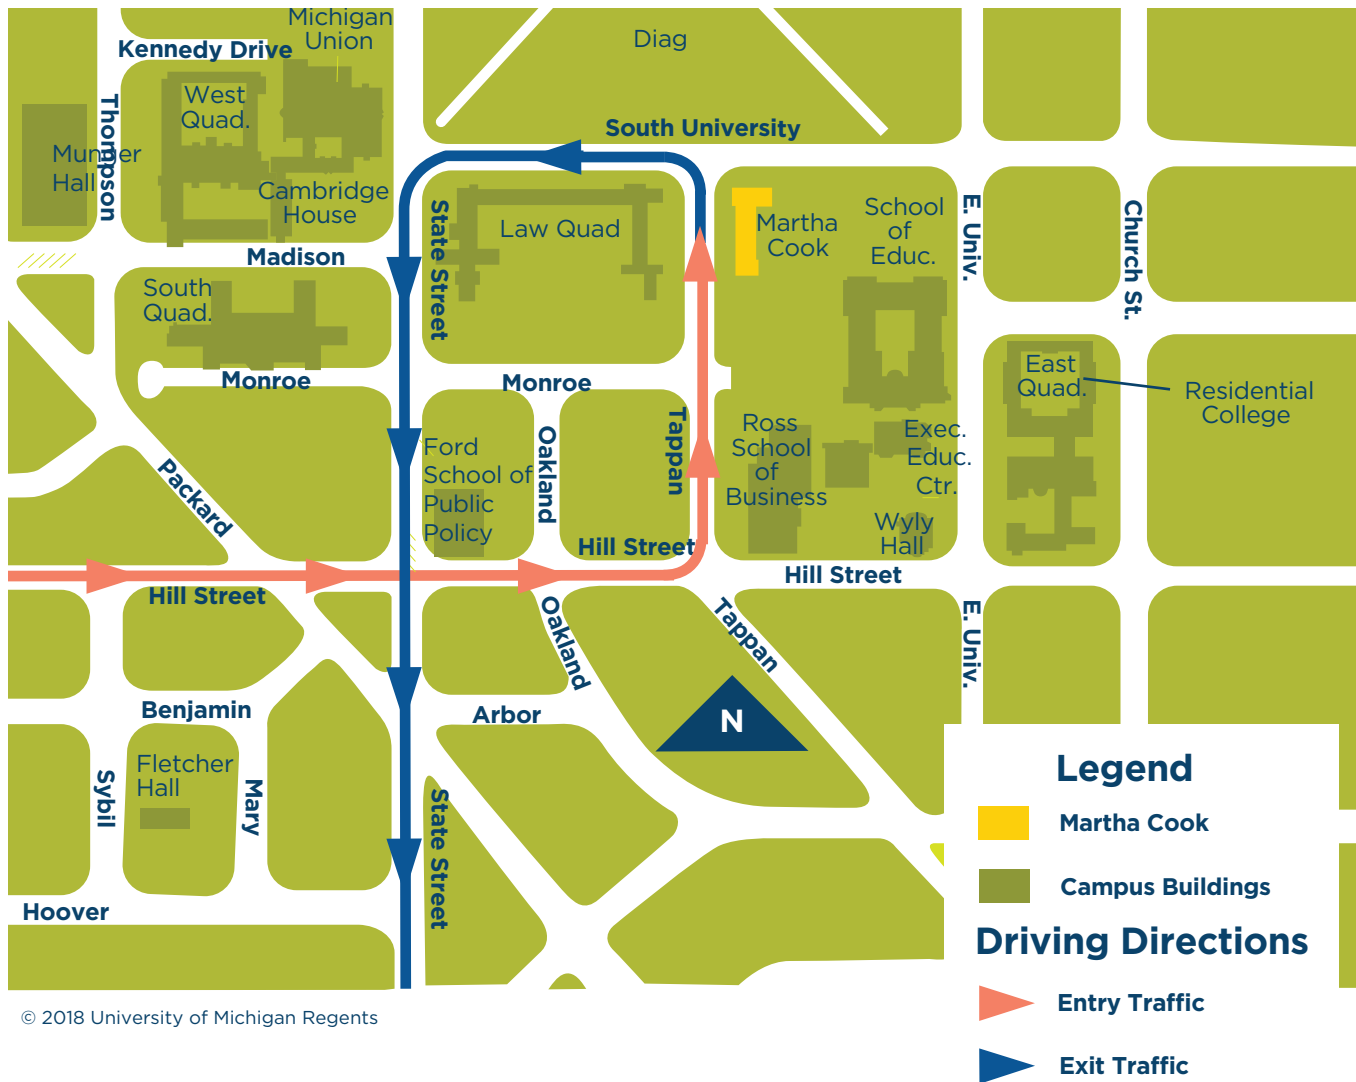

GUIDE TO YOUR CENTRAL CAMPUS RESIDENCE HALL

Move-In 2018

● Martha Cook

906 S University Ave, Ann Arbor, MI 48109

© 2018 University of Michigan Regents

Northbound State Street will be under construction during move-in. If you come to campus via I-94, please use exit 172 (Jackson Ave) or exit 175 (Ann Arbor-Saline Rd). If you are coming from US23, use exit 37B.

There are multiple construction projects taking place on Central Campus, please allow additional travel time.

To Central Campus Residence Halls

Enter on **State Street**

Northbound State Street will be under construction during move-in. If you come to campus via I-94, please use exit 172 (Jackson Ave) or exit 175 (Ann Arbor-Saline Rd). If you are coming from US23, use exit 37B.

There are multiple construction projects taking place on Central Campus, please allow additional travel time.