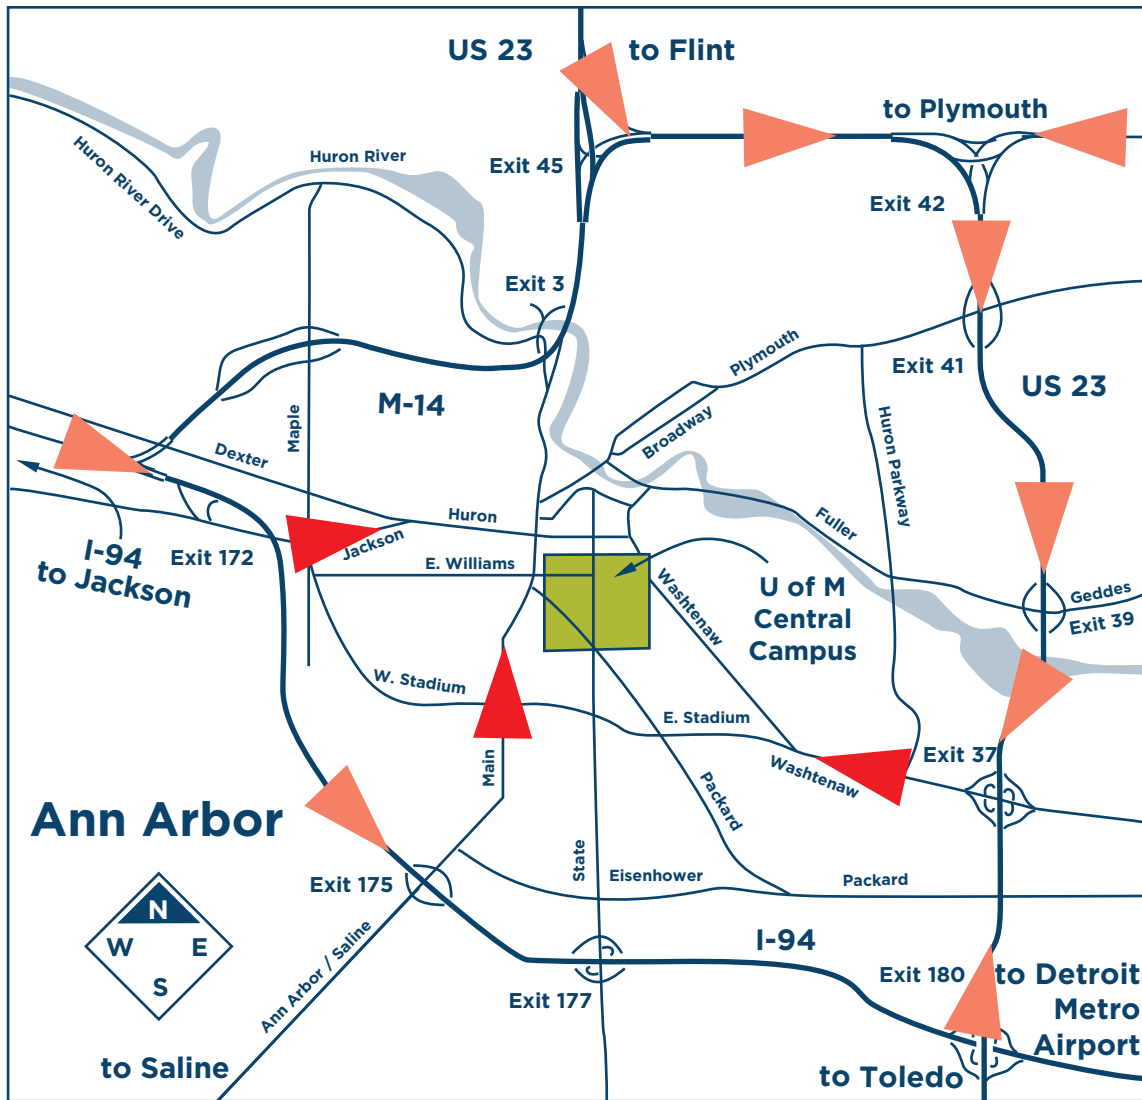

GUIDE TO YOUR CENTRAL CAMPUS RESIDENCE HALL

Move-In 2018

● Martha Cook

906 S University Ave, Ann Arbor, MI 48109

© 2018 University of Michigan Regents

Northbound State Street will be under construction during move-in. If you come to campus via I-94, please use exit 172 (Jackson Ave) or exit 175 (Ann Arbor-Saline Rd). If you are coming from US23, use exit 37B.

There are multiple construction projects taking place on Central Campus, please allow additional travel time.

To Central Campus Residence Halls

Enter on **State Street**

Northbound State Street will be under construction during move-in. If you come to campus via I-94, please use exit 172 (Jackson Ave) or exit 175 (Ann Arbor-Saline Rd). If you are coming from US23, use exit 37B.

There are multiple construction projects taking place on Central Campus, please allow additional travel time.