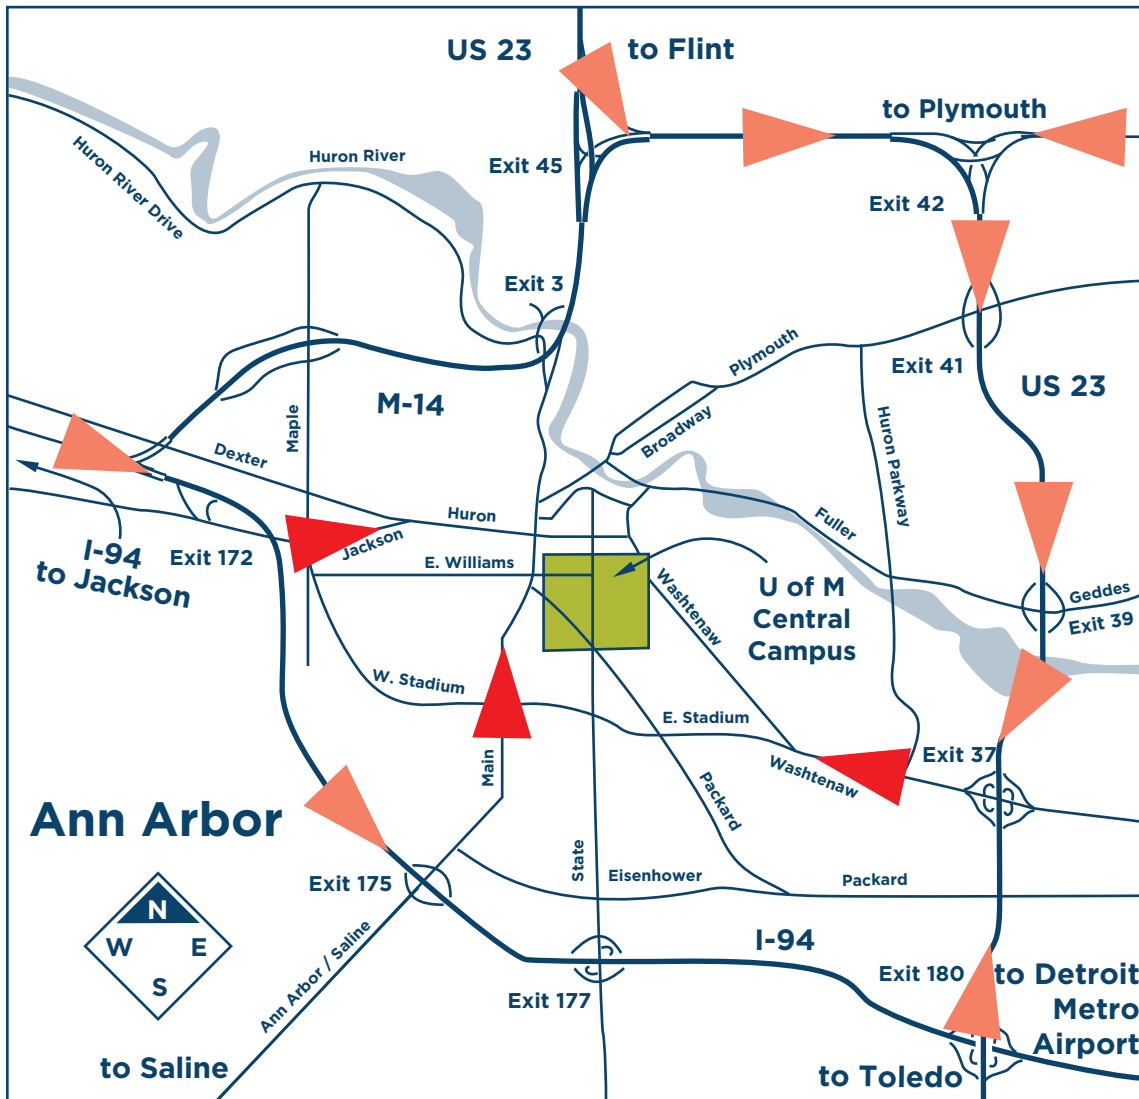

### ● Henderson House

1330 Hill St, Ann Arbor, MI 48104

© 2018 University of Michigan Regents

Northbound State Street will be under construction during move-in. If you come to campus via I-94, please use exit 172 (Jackson Ave) or exit 175 (Ann Arbor-Saline Rd). If you are coming from US23, use exit 37B.

There are multiple construction projects taking place on Central Campus, please allow additional travel time.

# To Central Campus Residence Halls

Enter on **State Street**

Northbound State Street will be under construction during move-in. If you come to campus via I-94, please use exit 172 (Jackson Ave) or exit 175 (Ann Arbor-Saline Rd). If you are coming from US23, use exit 37B.