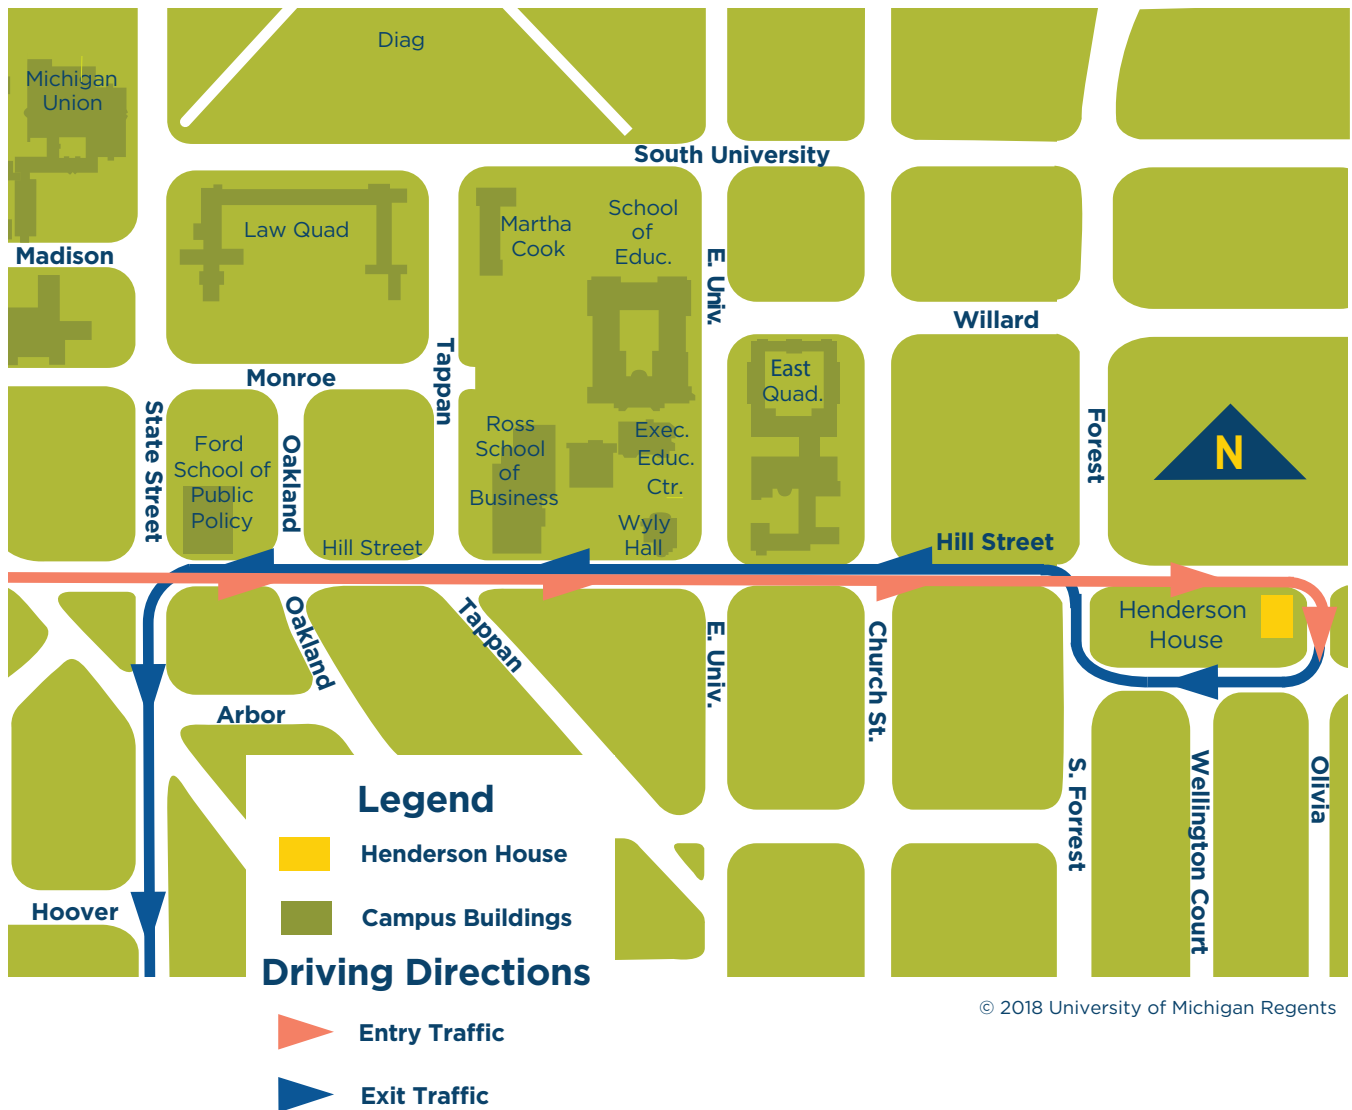

# GUIDE TO YOUR CENTRAL CAMPUS RESIDENCE HALL

### ● Henderson House

1330 Hill St, Ann Arbor, MI 48104

© 2018 University of Michigan Regents

Northbound State Street will be under construction during move-in. If you come to campus via I-94, please use exit 172 (Jackson Ave) or exit 175 (Ann Arbor-Saline Rd). If you are coming from US23, use exit 37B.

# To Central Campus Residence Halls

Enter on **State Street**

Northbound State Street will be under construction during move-in. If you come to campus via I-94, please use exit 172 (Jackson Ave) or exit 175 (Ann Arbor-Saline Rd). If you are coming from US23, use exit 37B.