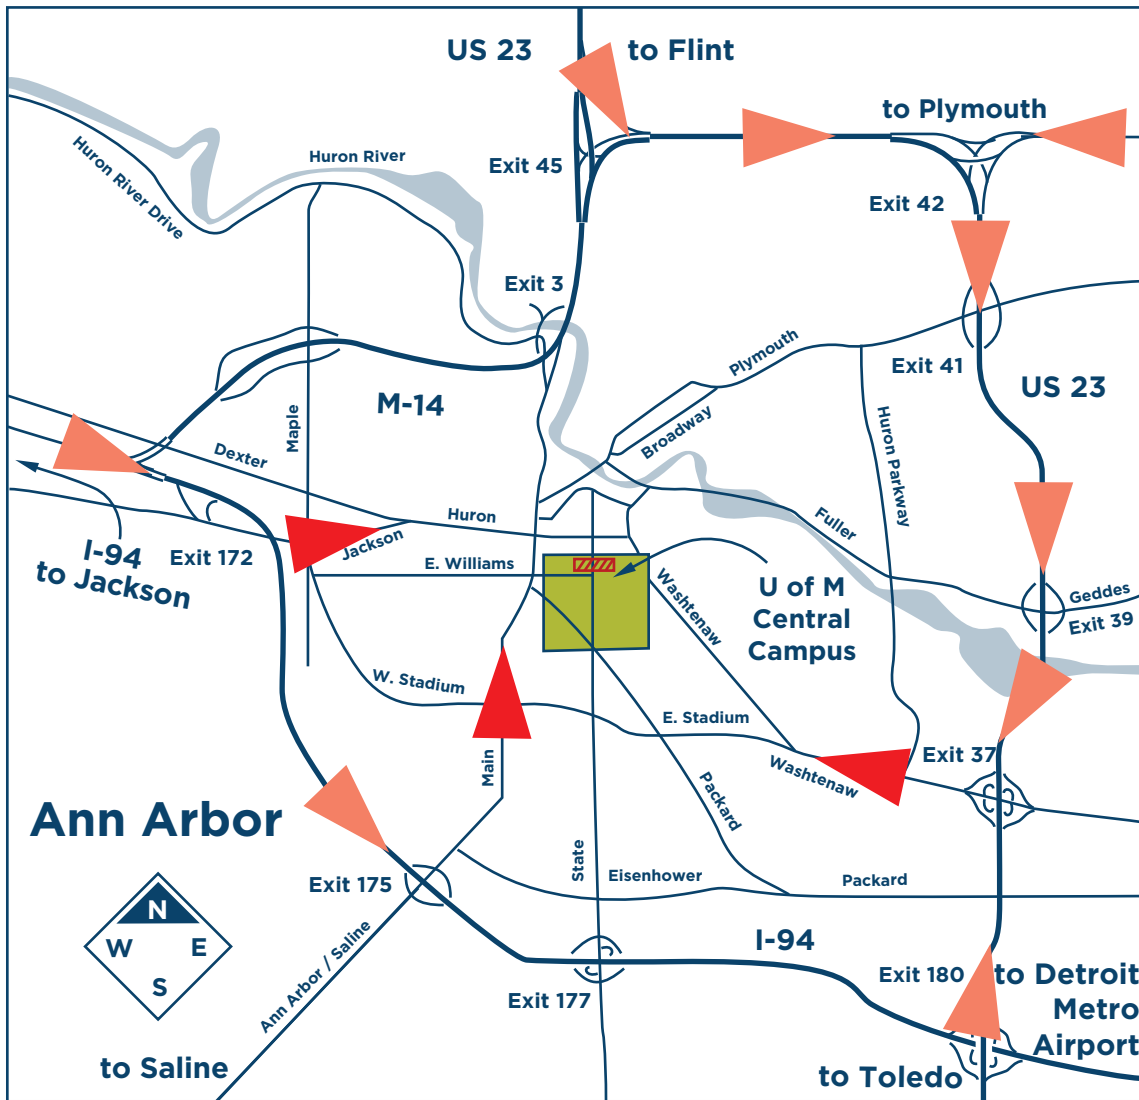

# GUIDE TO YOUR CENTRAL CAMPUS RESIDENCE HALL Move-In 2022

● West Quad ● Cambridge House

541 Thompson St., Ann Arbor, MI 48109

**State Street will be closed from William to Liberty.**

# To Central Campus Residence Halls

Enter on **State Street**

**State Street will be closed from William to Liberty.**