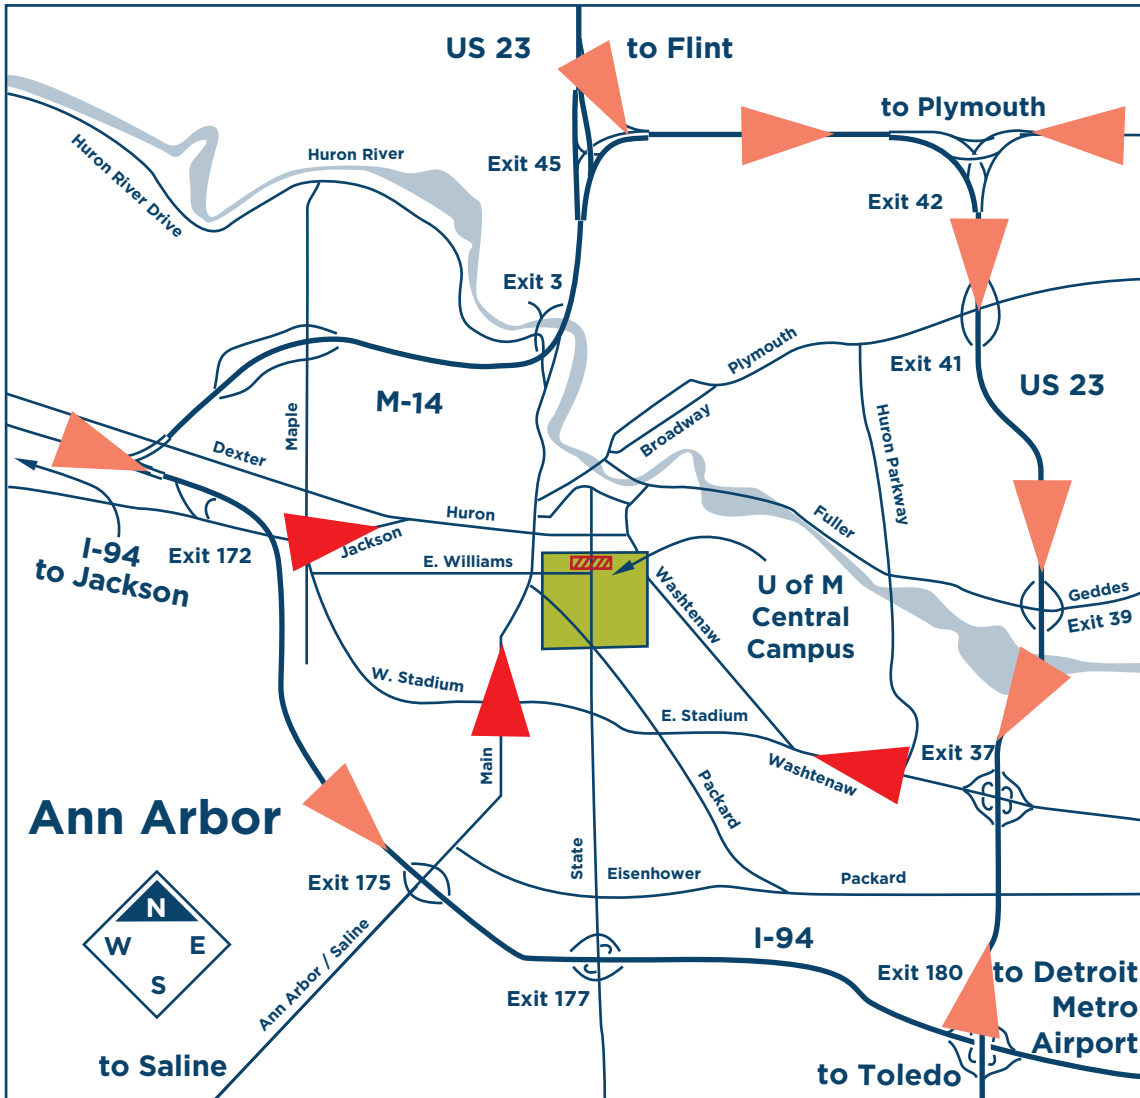

GUIDE TO YOUR CENTRAL CAMPUS RESIDENCE HALL

Move-In 2022

● Munger Hall

540 Thompson St., Ann Arbor, MI 48104

State Street will be closed from William to Liberty.

Legend

- Munger Hall
- Campus Buildings

Driving Directions

- One-Way Traffic
- Entry Traffic
- Exit Traffic
- Road Closure

To Central Campus Residence Halls

Enter on **State Street**

State Street will be closed from William to Liberty.