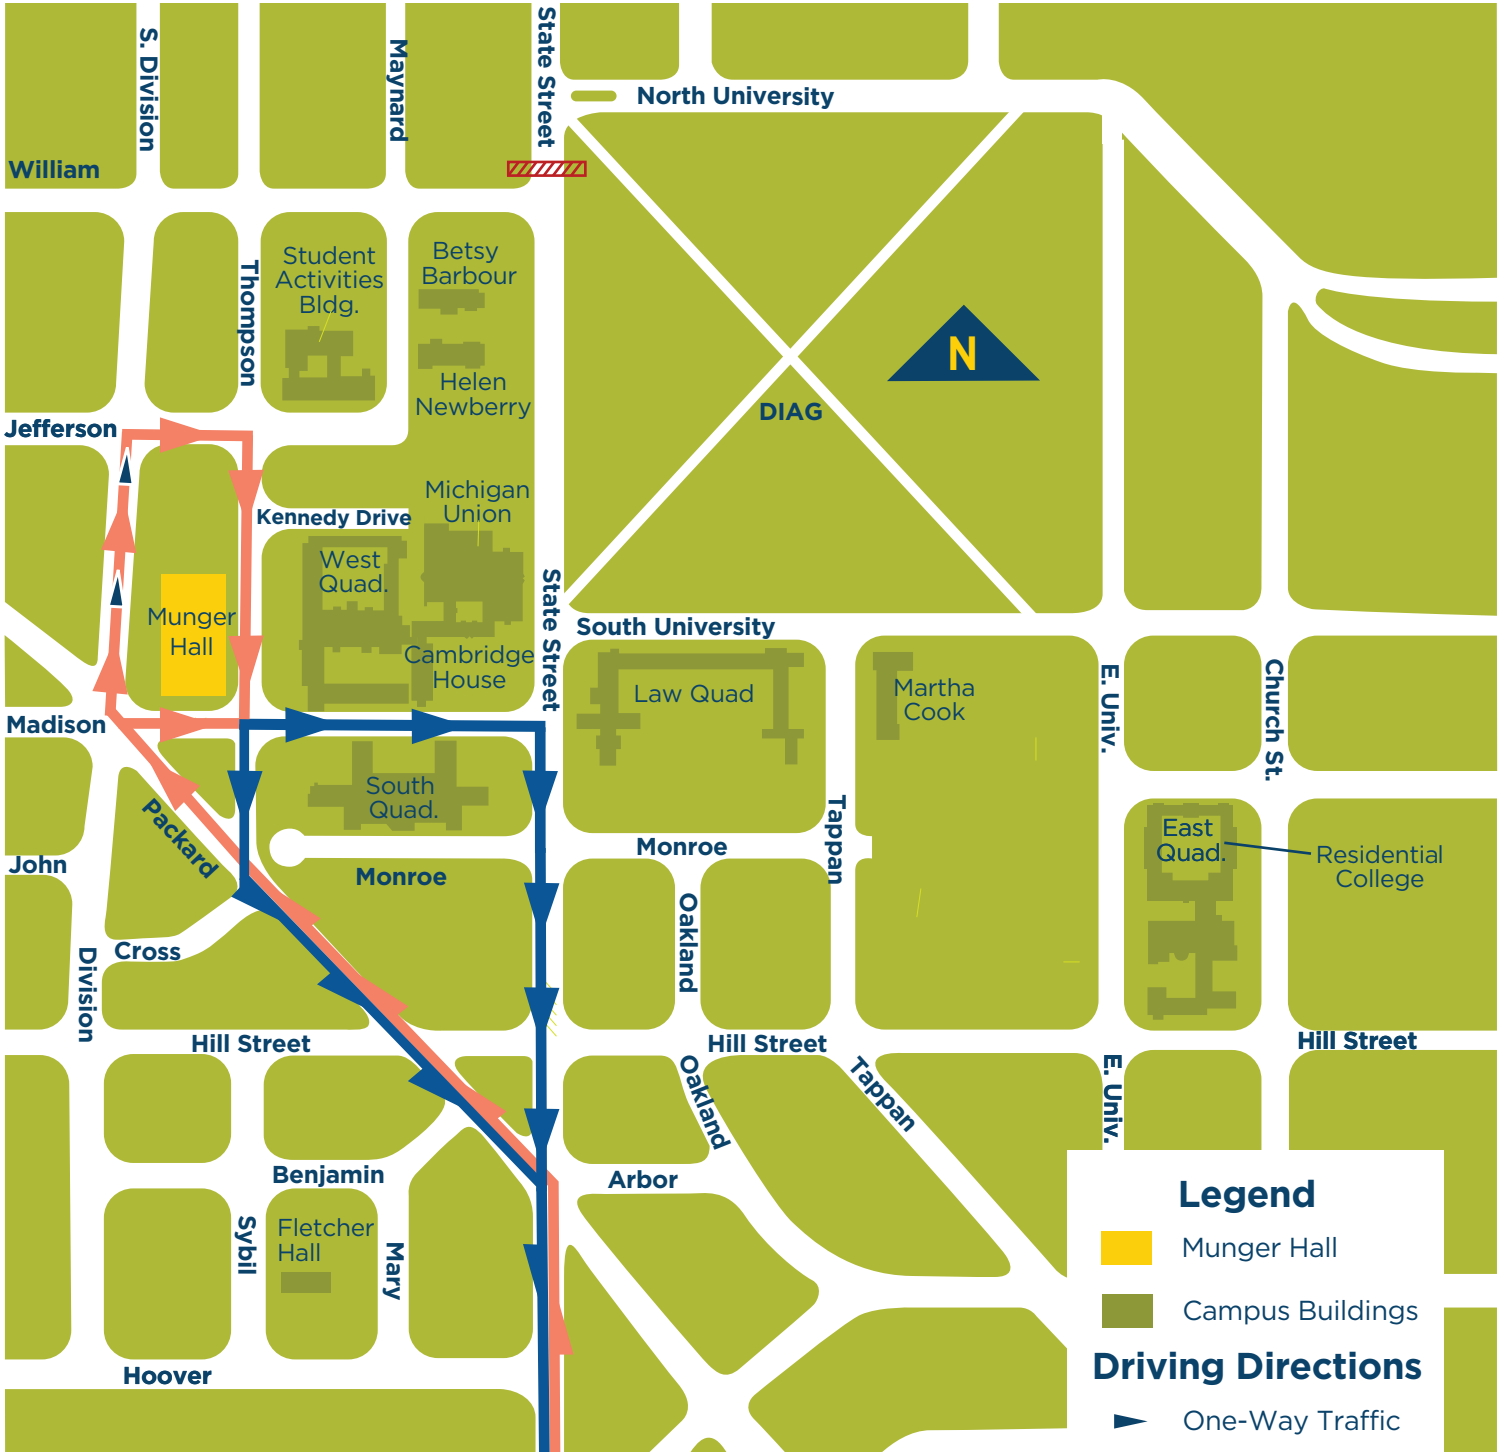

GUIDE TO YOUR CENTRAL CAMPUS RESIDENCE HALL

Move-In 2022

● Munger Hall

540 Thompson St., Ann Arbor, MI 48104

State Street will be closed from William to Liberty.

Legend

- Munger Hall
- Campus Buildings

Driving Directions

- One-Way Traffic
- Entry Traffic
- Exit Traffic
- Road Closure

To Central Campus Residence Halls

Enter on **State Street**

State Street will be closed from William to Liberty.