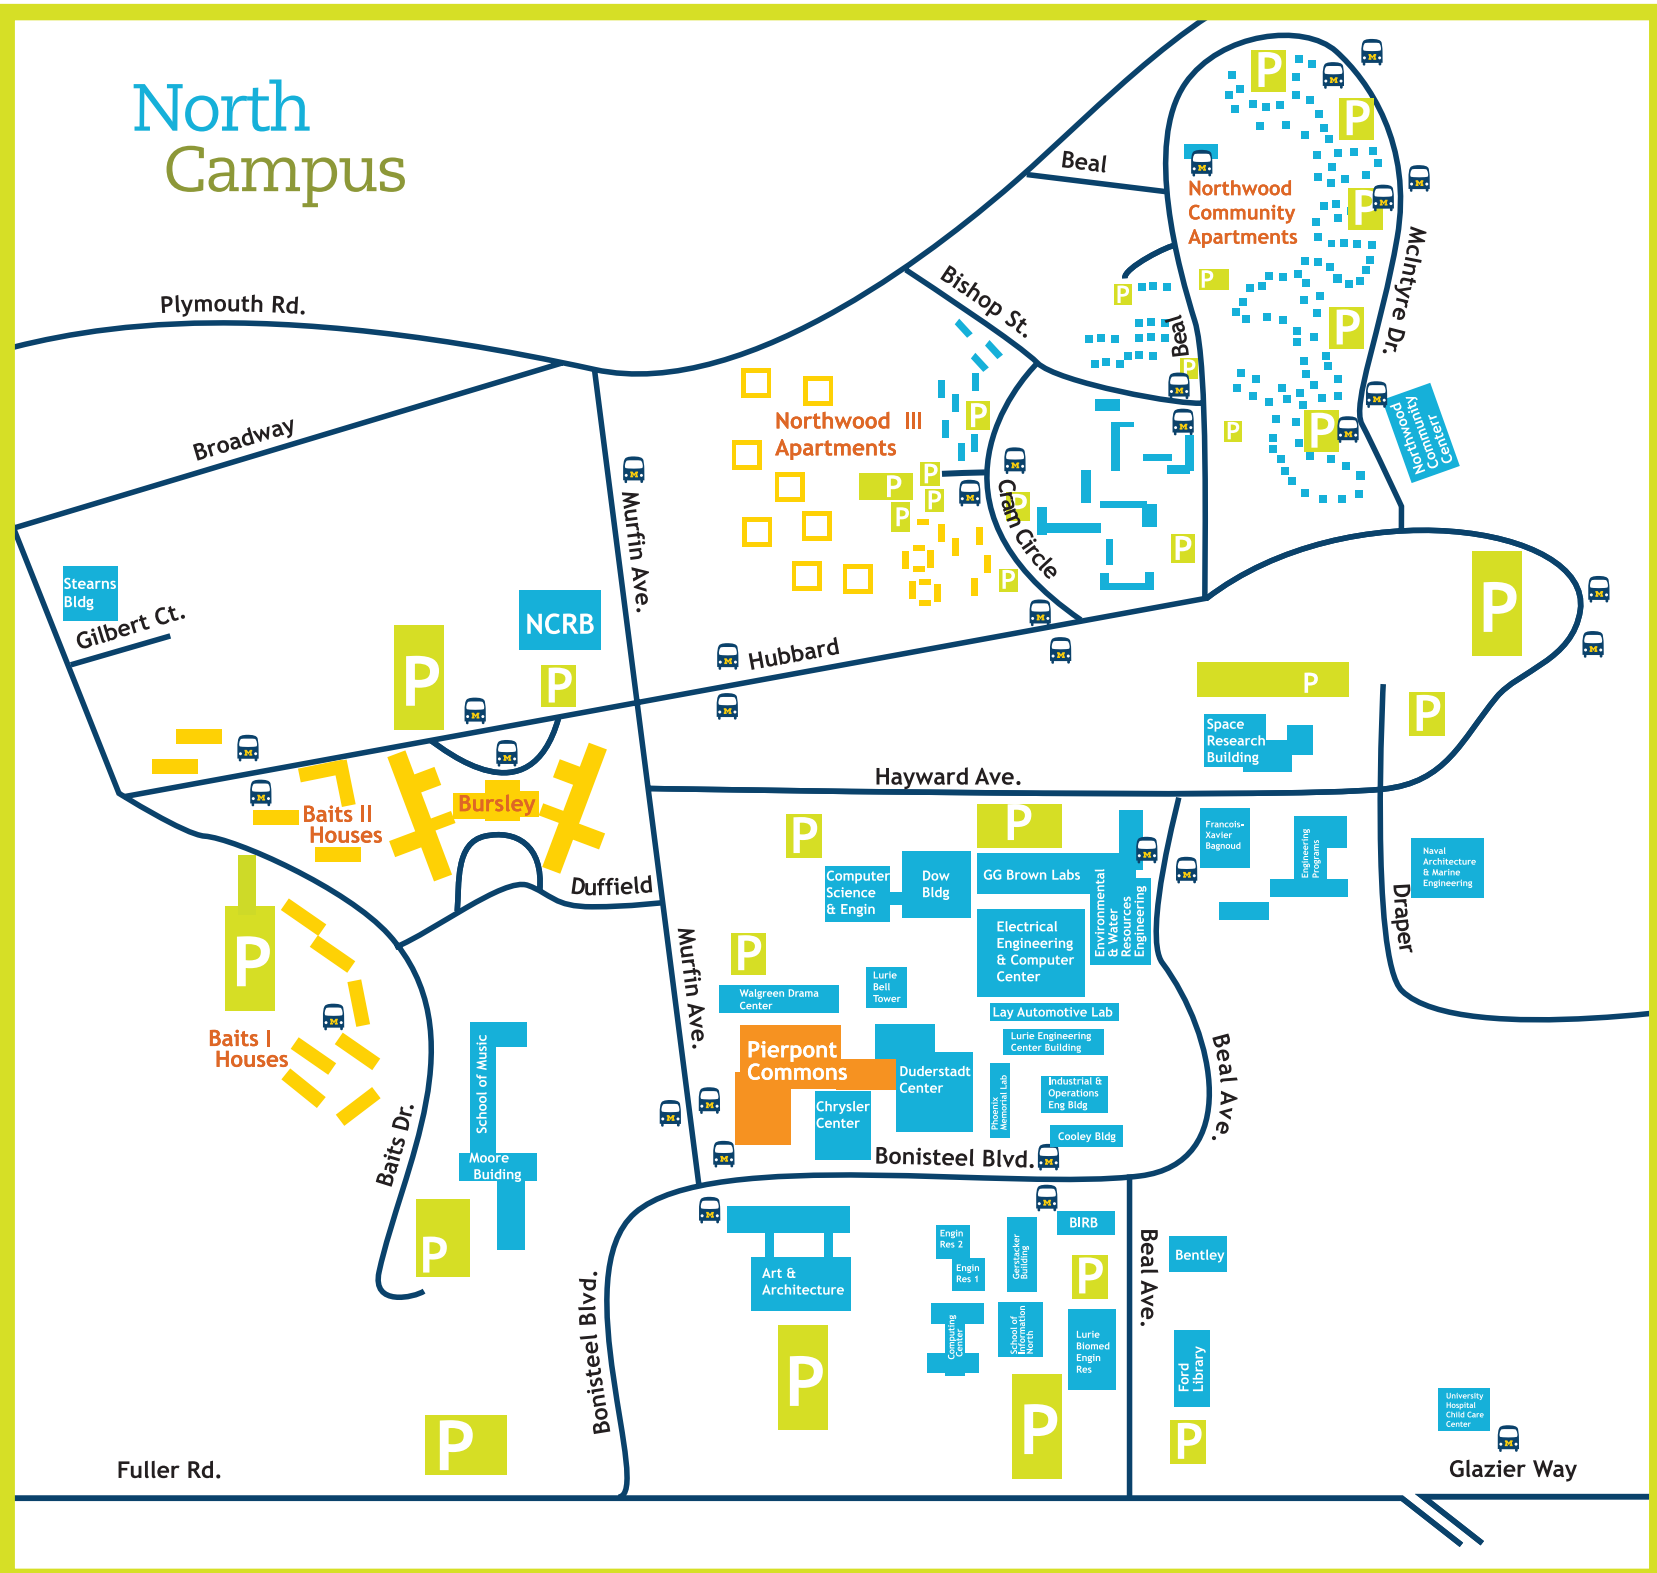

A B C D E F G H I J

1  
2  
3  
4  
5  
6  
7  
8  
9

# North Campus

## Key:

- Michigan Bus Stop
  - Residence Hall
  - University Unions Facility
  - Campus Building
- Accepts
- Blue Bucks
  - Dining Dollars
  - Meal Plan Meals
- Northwood III Undergraduate Apartments E3
  - Northwood Community Apartments H2
  - Bursley Hall D6
  - Dining Hall
  - Blue Apple
  - Baits I Houses B7
  - North Star
  - Baits II Houses B6
  - Duderstadt Center F7
  - Mujo Cafe
  - Pierpont Commons E7
  - Beanster's
  - Commons Cafe
  - Panda Express
  - Sushi by Panda
  - Quiznos Subs
  - U-go's Convenience Store

A B C D E F G H I J