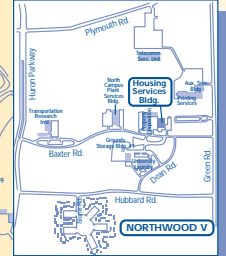

Directions to Community Center from Student Activities Building

From the **Student Activities Building** take E. Jefferson to S. Division. Follow S. Division across the Broadway Bridge and stay on Broadway until you arrive at the Plymouth/Broadway intersection (just past Maiden Lane). Stay on Plymouth and continue to drive eastward until you come to Beal. Turn right on Beal and then left immediately onto McIntyre Drive. Follow the loop around McIntyre Drive until you see the sign for the **Community Center** on your left. There is metered visitor parking across the road from the Community Center. The entire trip from the Student Activities Building should take approximately 20 minutes.

Family Housing & Single Graduate Housing
University of Michigan