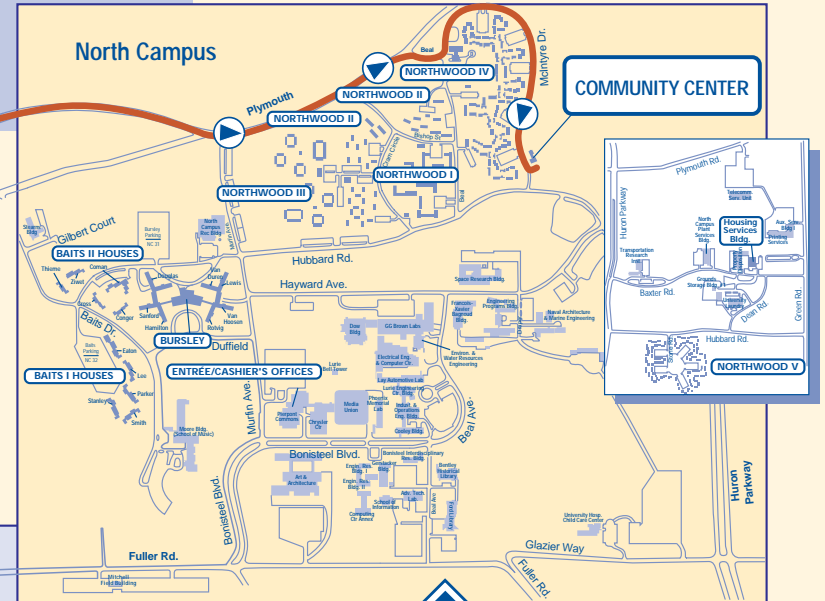

Directions to Community Center from Student Activities Building

From the **Student Activities Building** take E. Jefferson to S. Division. Follow S. Division across the Broadway Bridge and stay on Broadway until you arrive at the Plymouth/Broadway intersection (just past Maiden Lane). Stay on Plymouth and continue to drive eastward until you come to Beal. Turn right on Beal and then left immediately onto McIntyre Drive. Follow the loop around McIntyre Drive until you see the sign for the **Community Center** on your left. There is metered visitor parking across the road from the Community Center. The entire trip from the Student Activities Building should take approximately 20 minutes.

Family Housing & Single Graduate Housing
University of Michigan