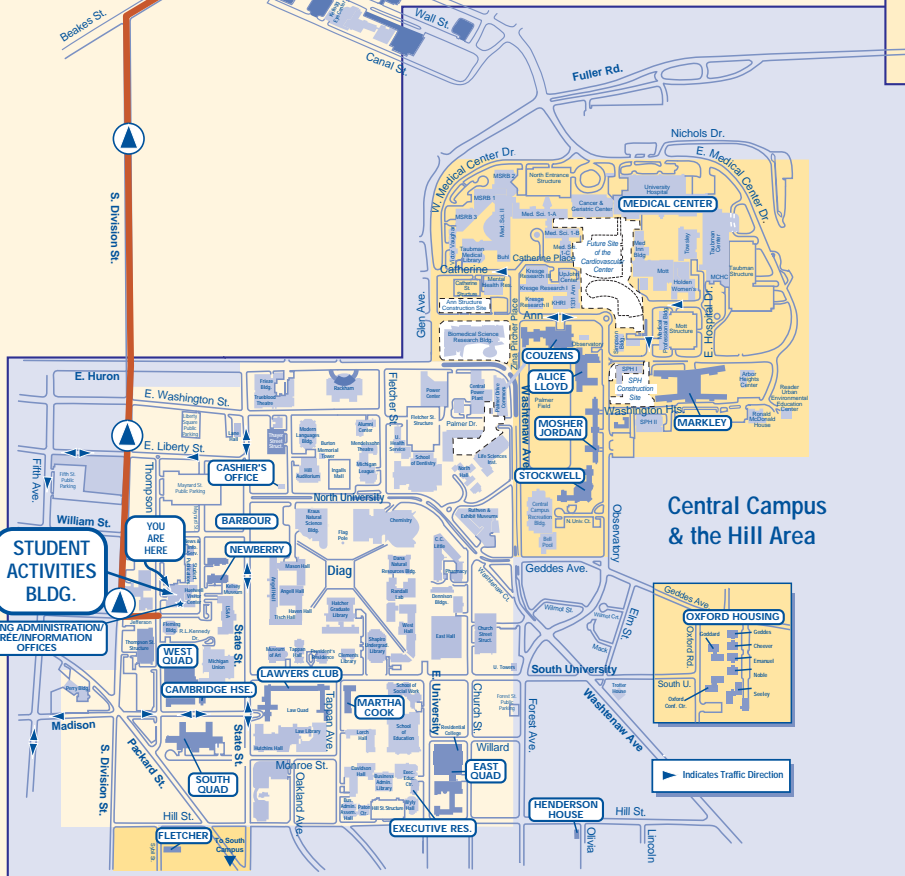

Directions to Community Center from Student Activities Building

From the **Student Activities Building** take E. Jefferson to S. Division. Follow S. Division across the Broadway Bridge and stay on Broadway until you arrive at the Plymouth/Broadway intersection (just past Maiden Lane). Stay on Plymouth and continue to drive eastward until you come to Beal. Turn right on Beal and then left immediately onto McIntyre Drive. Follow the loop around McIntyre Drive until you see the sign for the **Community Center** on your left. There is metered visitor parking across the road from the Community Center. The entire trip from the Student Activities Building should take approximately 20 minutes.

Family Housing & Single Graduate Housing
University of Michigan