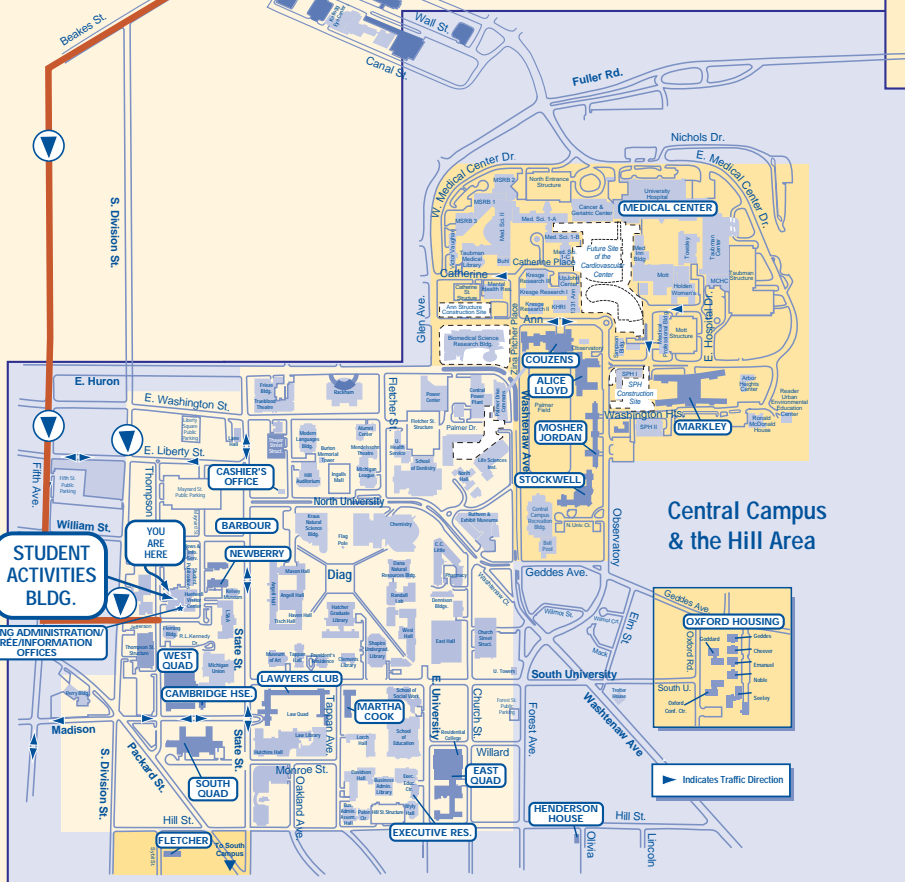

Directions to Student Activities Building from Community Center

From the **Community Center** follow the McIntyre loop around to Beal and then make a quick left turn onto Plymouth Road. Follow Plymouth past the Plymouth/Broadway intersection, drive across the Broadway Bridge and turn left on Fifth Ave. Turn left on Jefferson. The **Student Activities Building** is at the corner of Jefferson and Thompson. There is metered parking on Thompson, Jefferson and Maynard adjacent to the building. The entire trip from the Community Center should take approximately 20 minutes.

Family Housing & Single Graduate Housing
University of Michigan