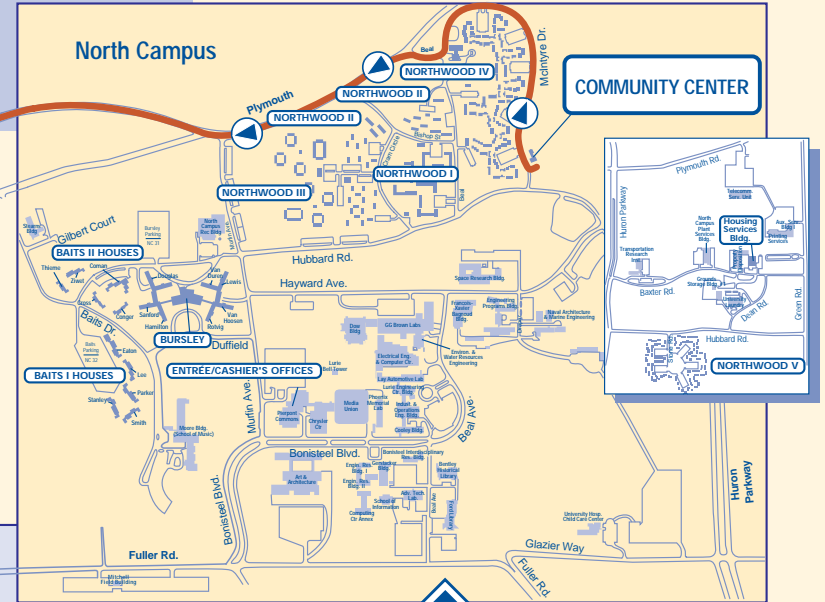

Directions to Student Activities Building from Community Center

From the **Community Center** follow the McIntyre loop around to Beal and then make a quick left turn onto Plymouth Road. Follow Plymouth past the Plymouth/Broadway intersection, drive across the Broadway Bridge and turn left on Fifth Ave. Turn left on Jefferson. The **Student Activities Building** is at the corner of Jefferson and Thompson. There is metered parking on Thompson, Jefferson and Maynard adjacent to the building. The entire trip from the Community Center should take approximately 20 minutes.

Family Housing & Single Graduate Housing
University of Michigan